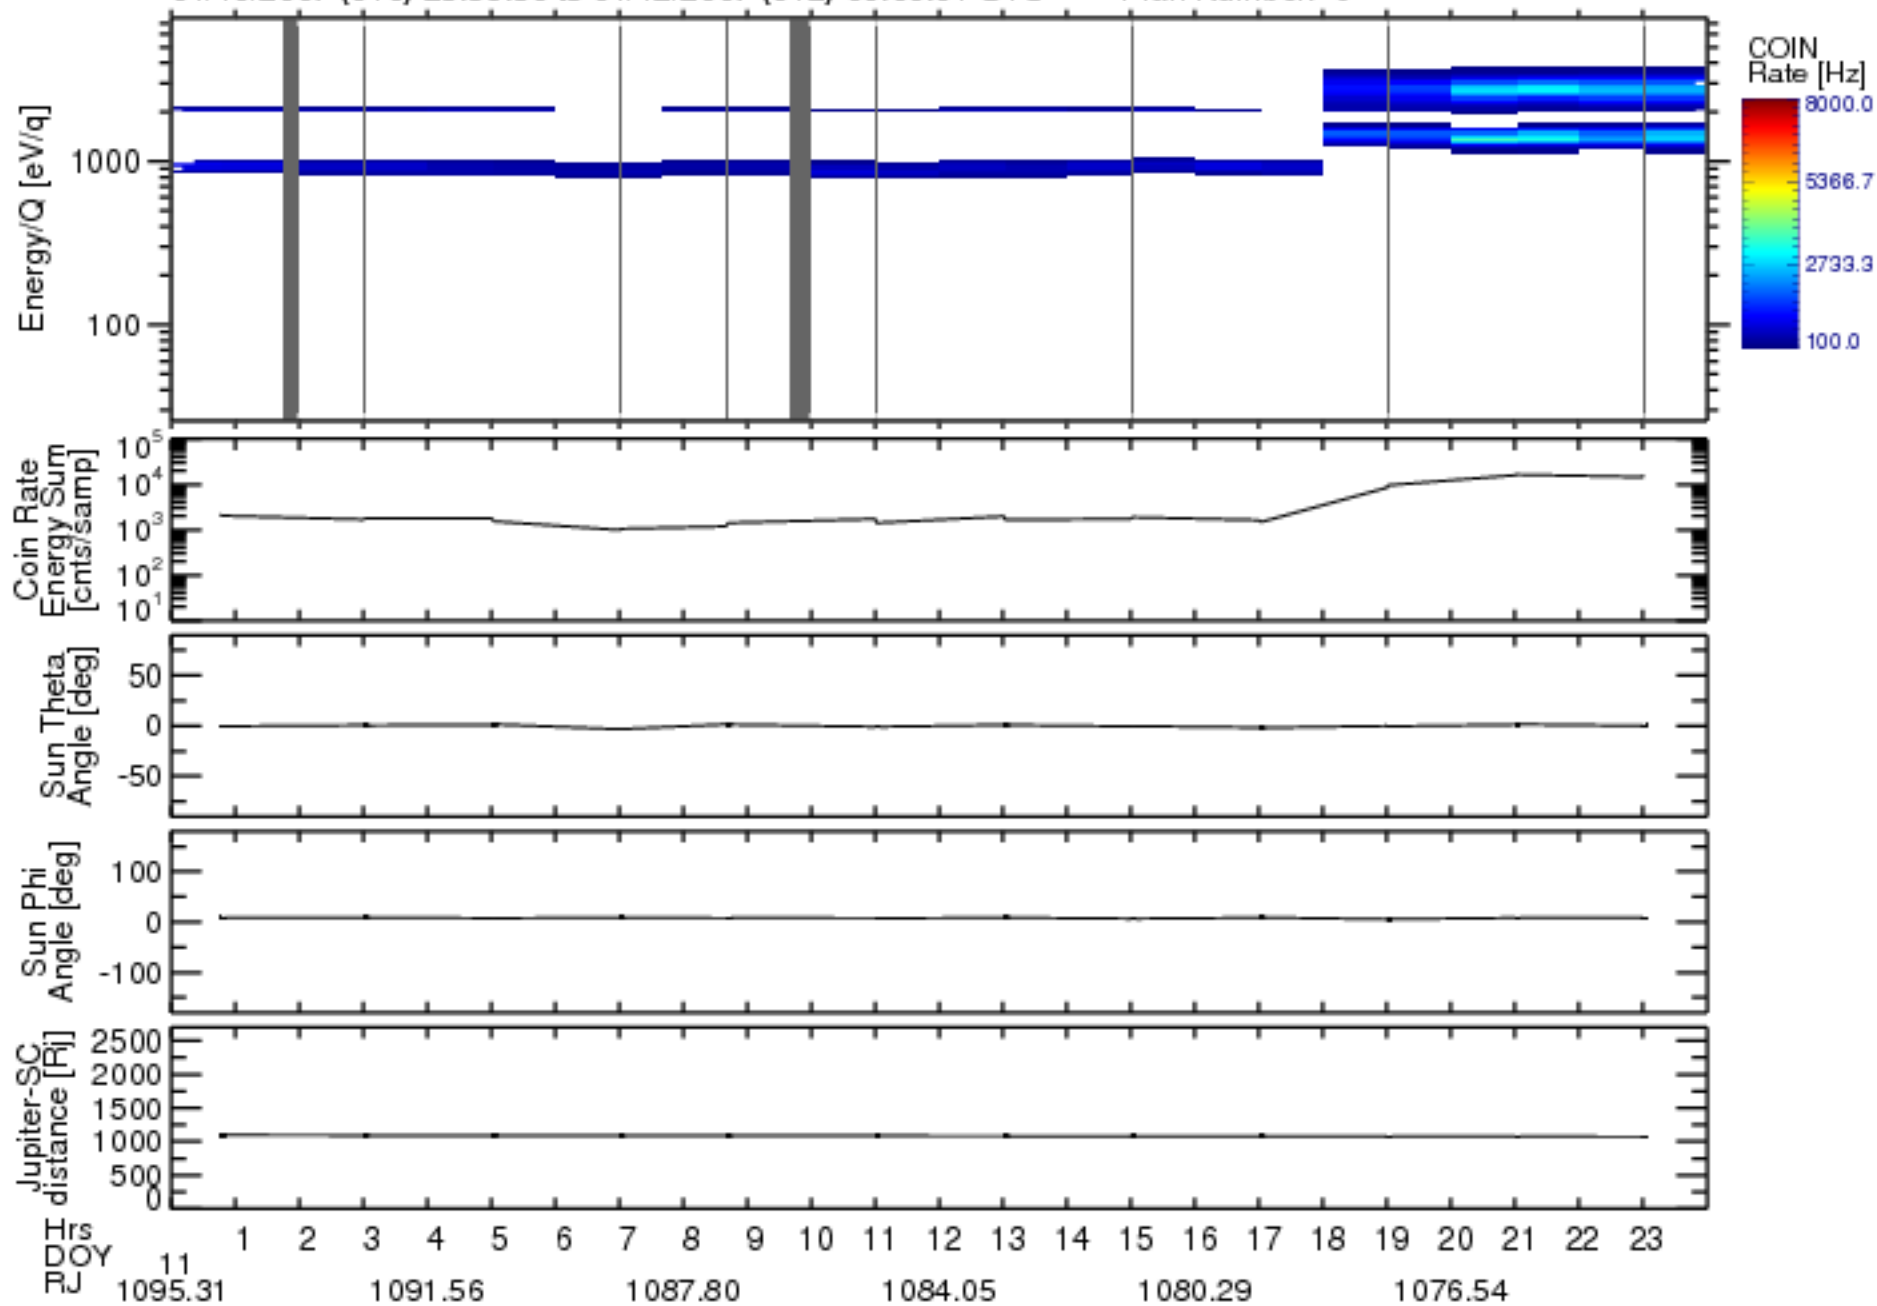

Solar Wind Around Pluto (SWAP) Data From New Horizons

01/10/2007 (010) 23:59:30 to 01/12/2007 (012) 00:00:01 UTC Plan Number: 0

Software Version: 2.3

Plot Created: Mon Jul 7 10:54:33 2008

Files: swa\_0030473792\_0x584\_scL\_1.flt to swa\_0031279936\_0x584\_scL\_1.flt

Files Created: 2008-06-26T16:07:19 to 2008-06-26T16:11:52