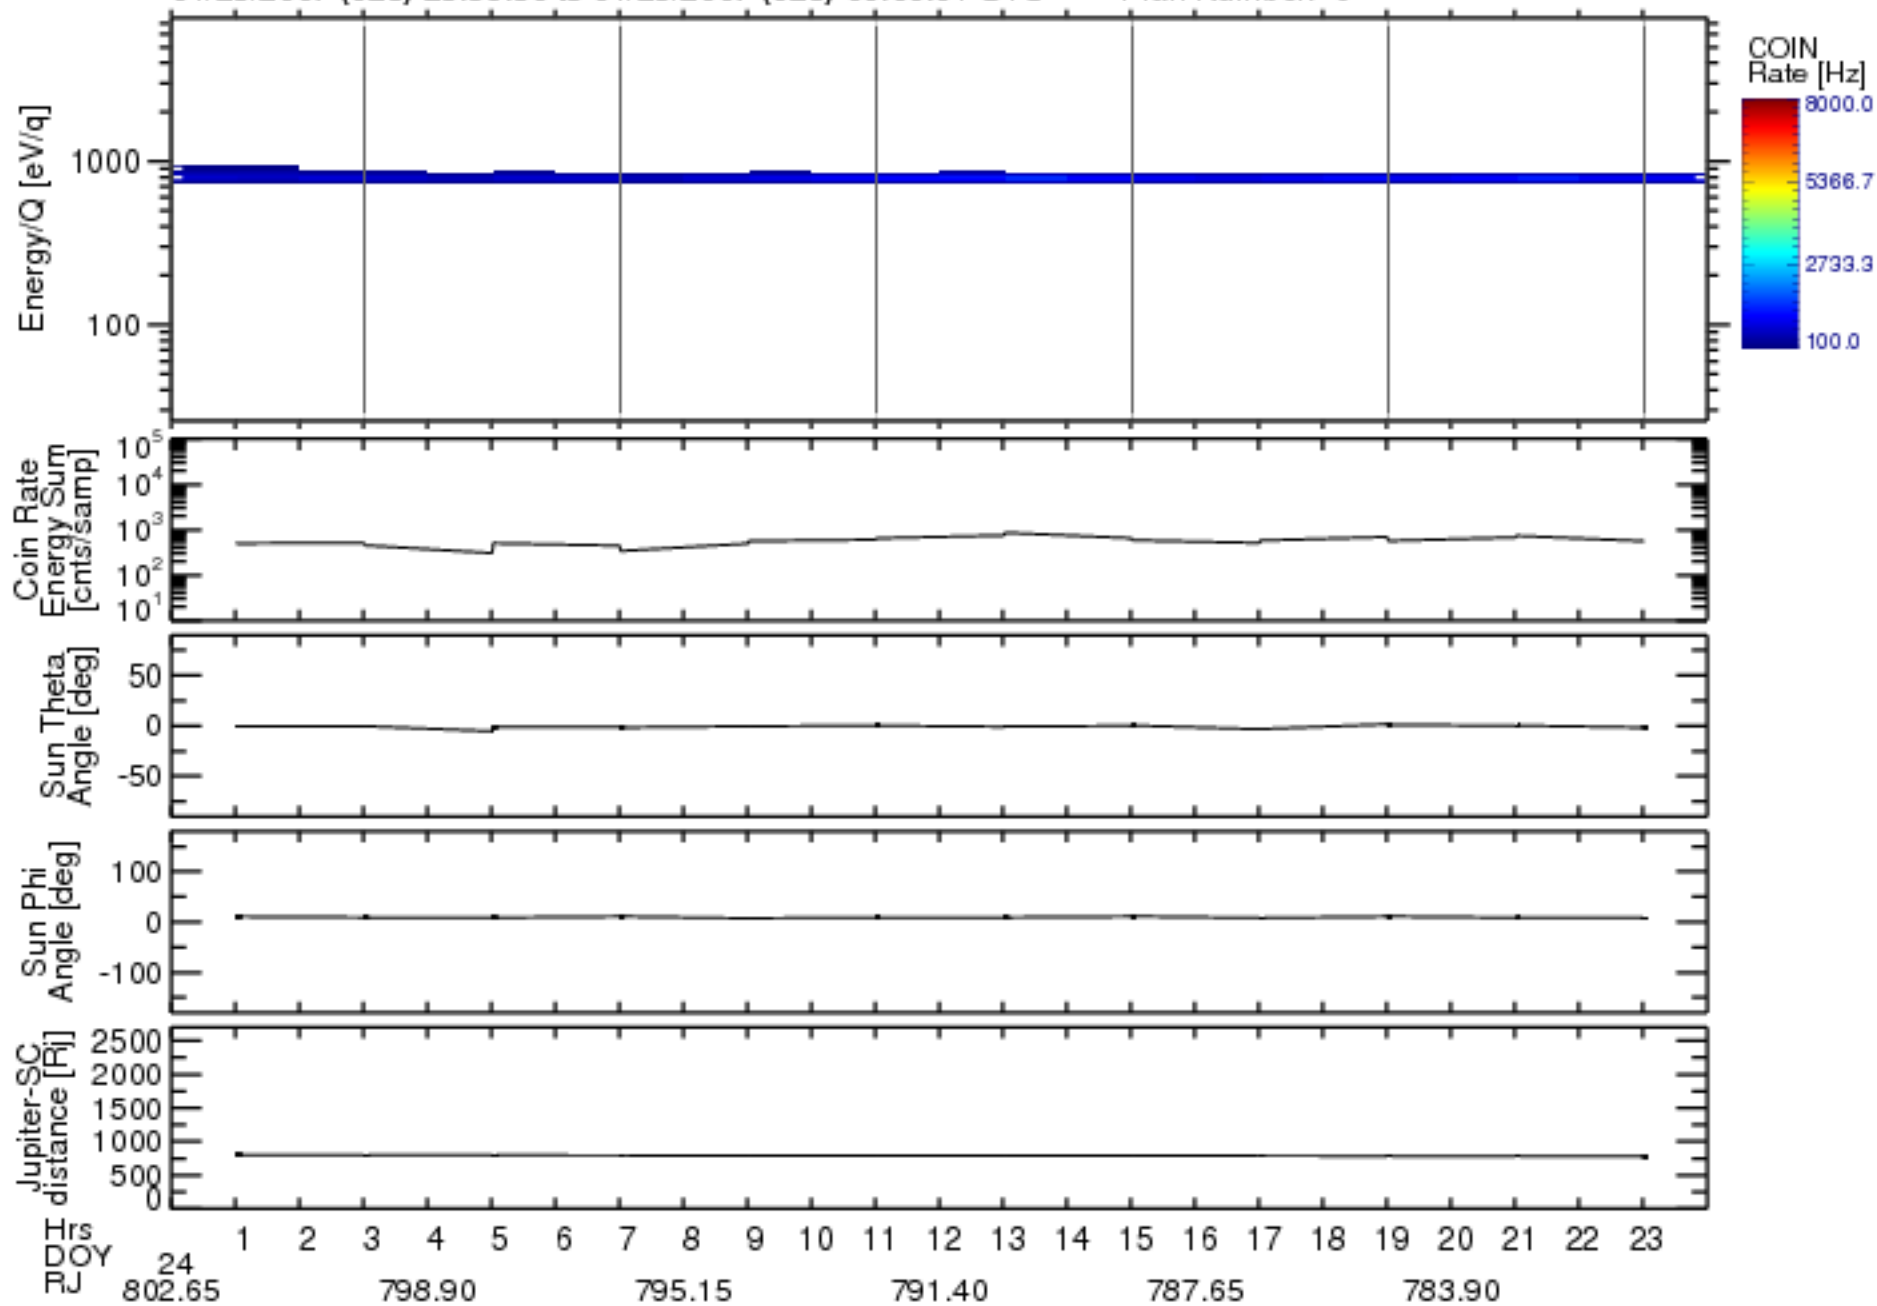

Solar Wind Around Pluto (SWAP) Data From New Horizons

01/23/2007 (023) 23:59:30 to 01/25/2007 (025) 00:00:01 UTC Plan Number: 0

Software Version: 2.3

Plot Created: Mon Jul 7 10:55:04 2008

Files: swa_0031279936_0x584_scL1.ftt to swa_0032143936_0x584_scL1.ftt