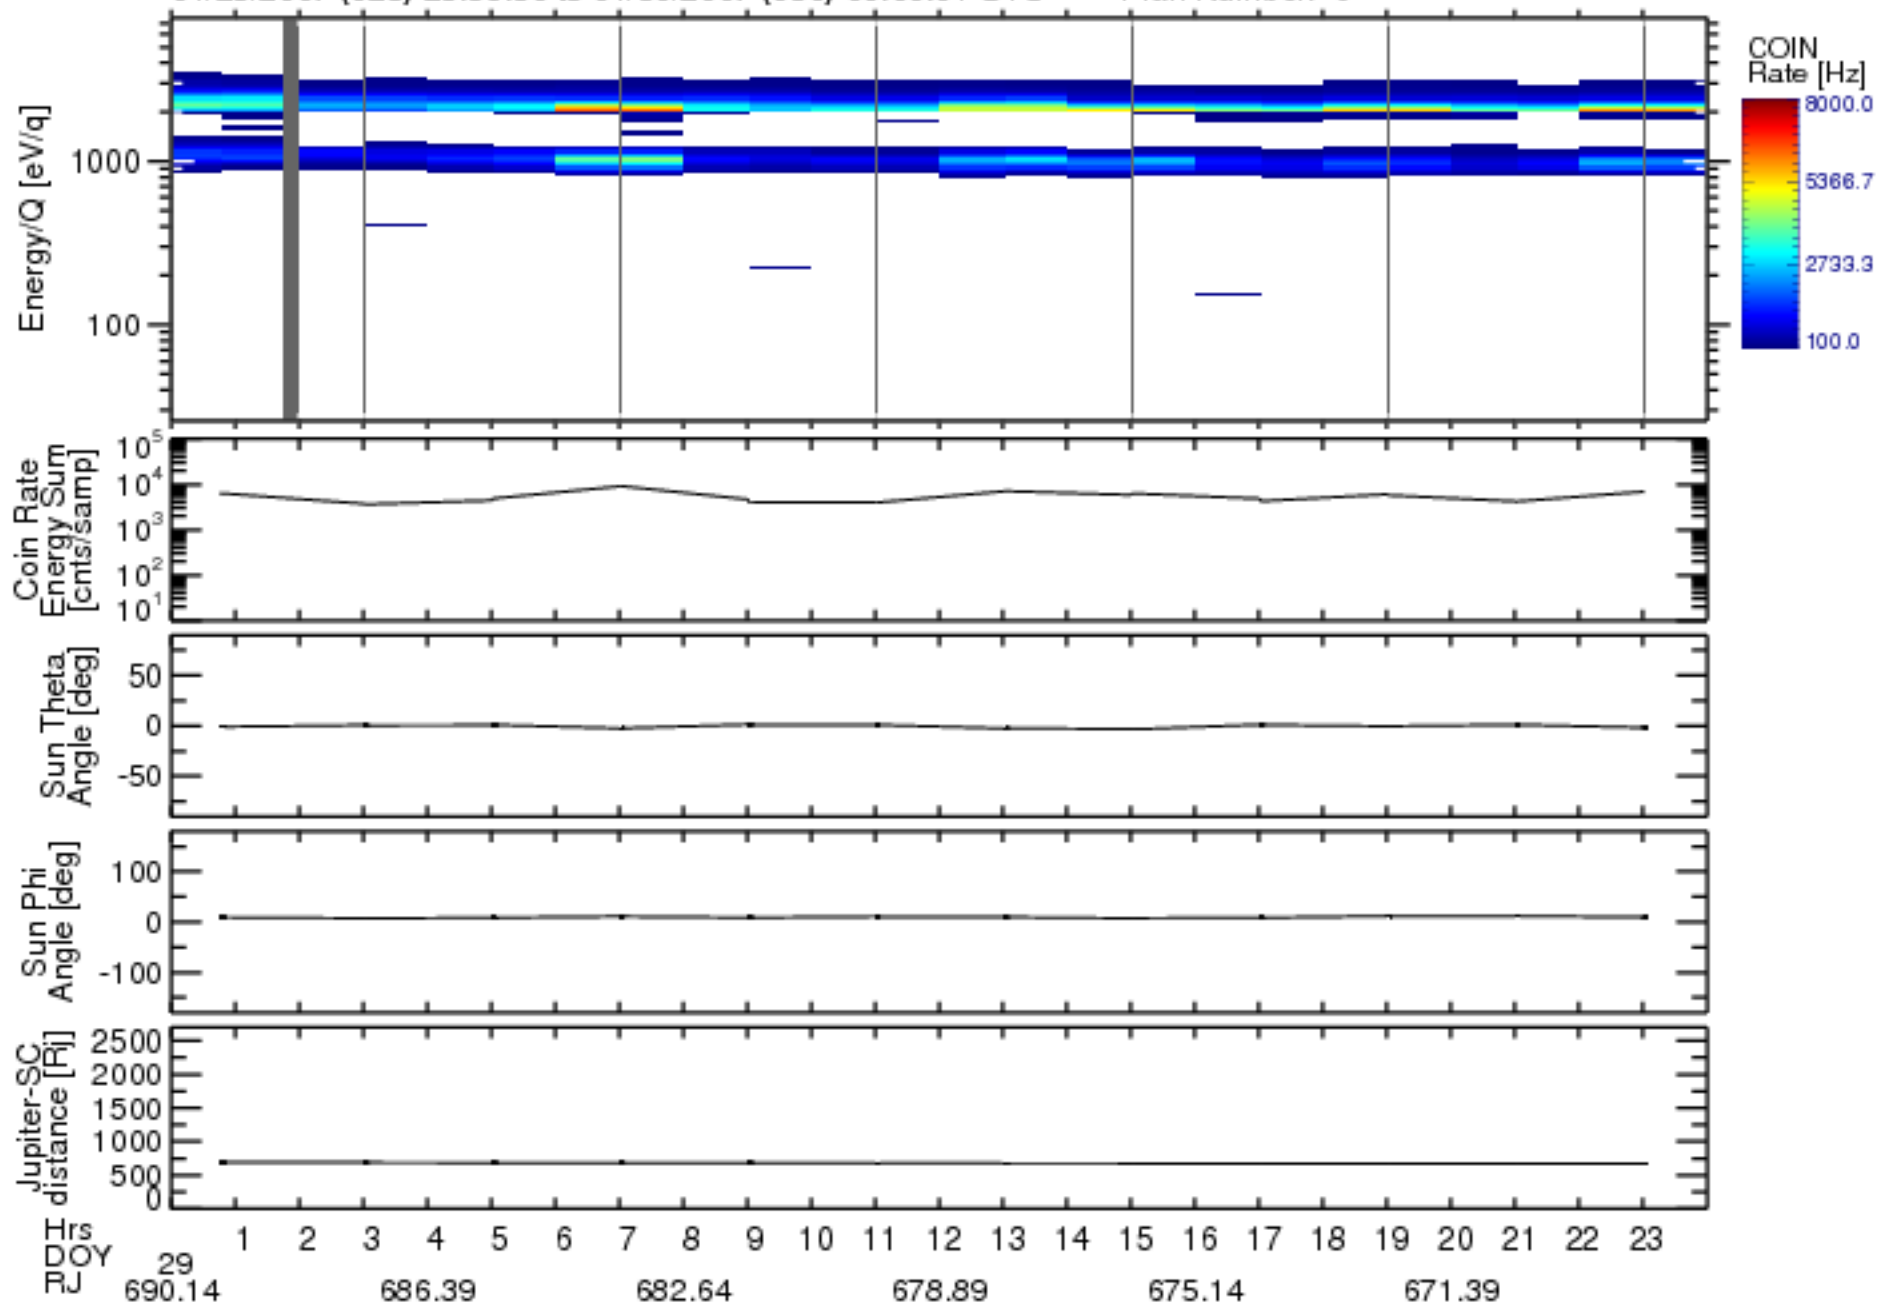

Solar Wind Around Pluto (SWAP) Data From New Horizons

01/28/2007 (028) 23:59:30 to 01/30/2007 (030) 00:00:01 UTC Plan Number: 0

Software Version: 2.3

Plot Created: Mon Jul 7 10:55:27 2008

Files: swa_0032143936_0x584_scL1.ftt to swa_0033007936_0x584_scL1.ftt

Files Created: 2008-06-26T16:17:16 to 2008-06-26T16:22:32