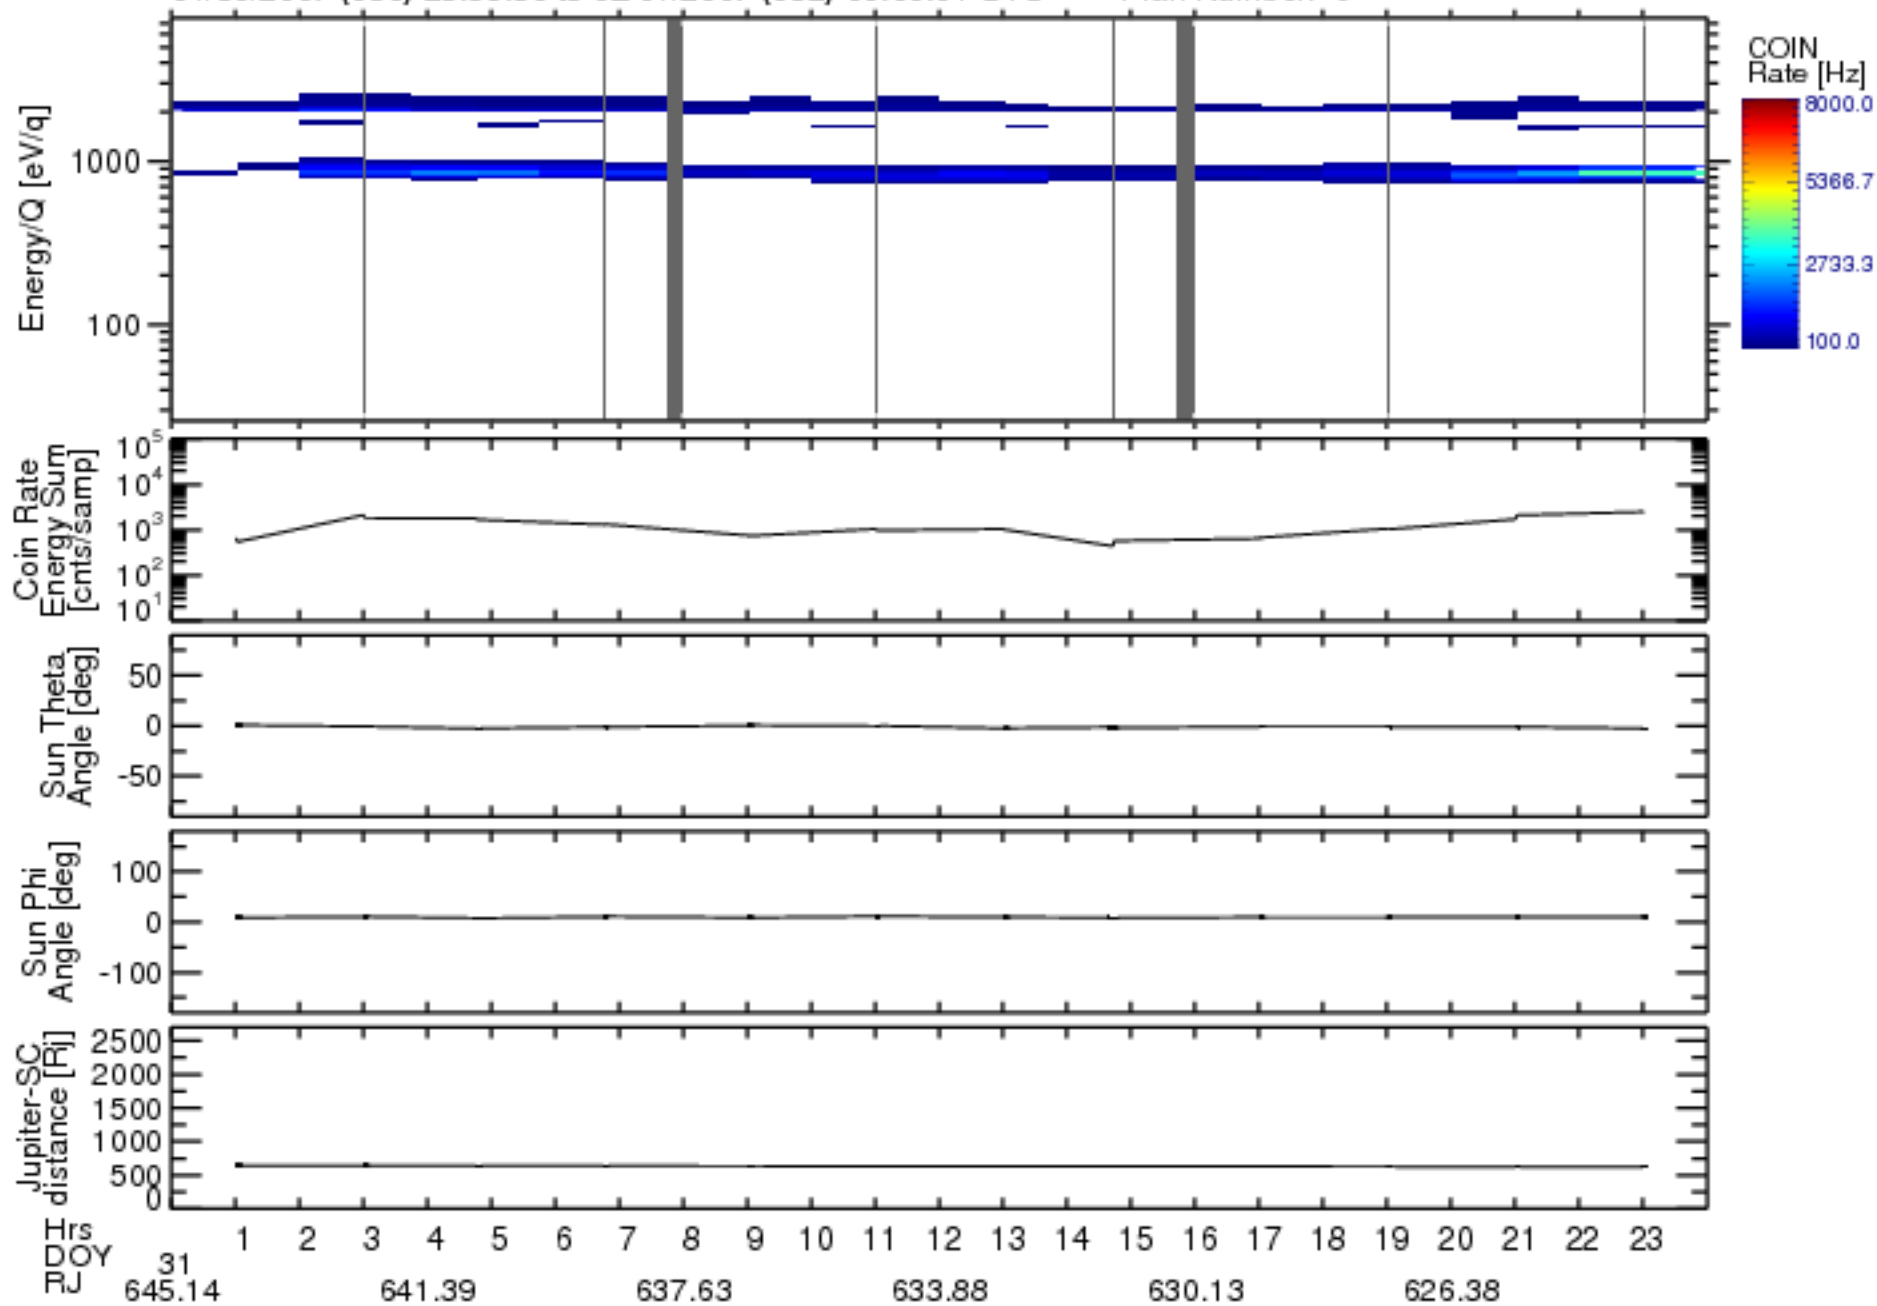

Solar Wind Around Pluto (SWAP) Data From New Horizons

01/30/2007 (030) 23:59:30 to 02/01/2007 (032) 00:00:01 UTC Plan Number: 0

Software Version: 2.3

Plot Created: Mon Jul 7 10:55:29 2008

Files: swa_0032143936_0x584_scL1.ftt to swa_0033007936_0x584_scL1.ftt