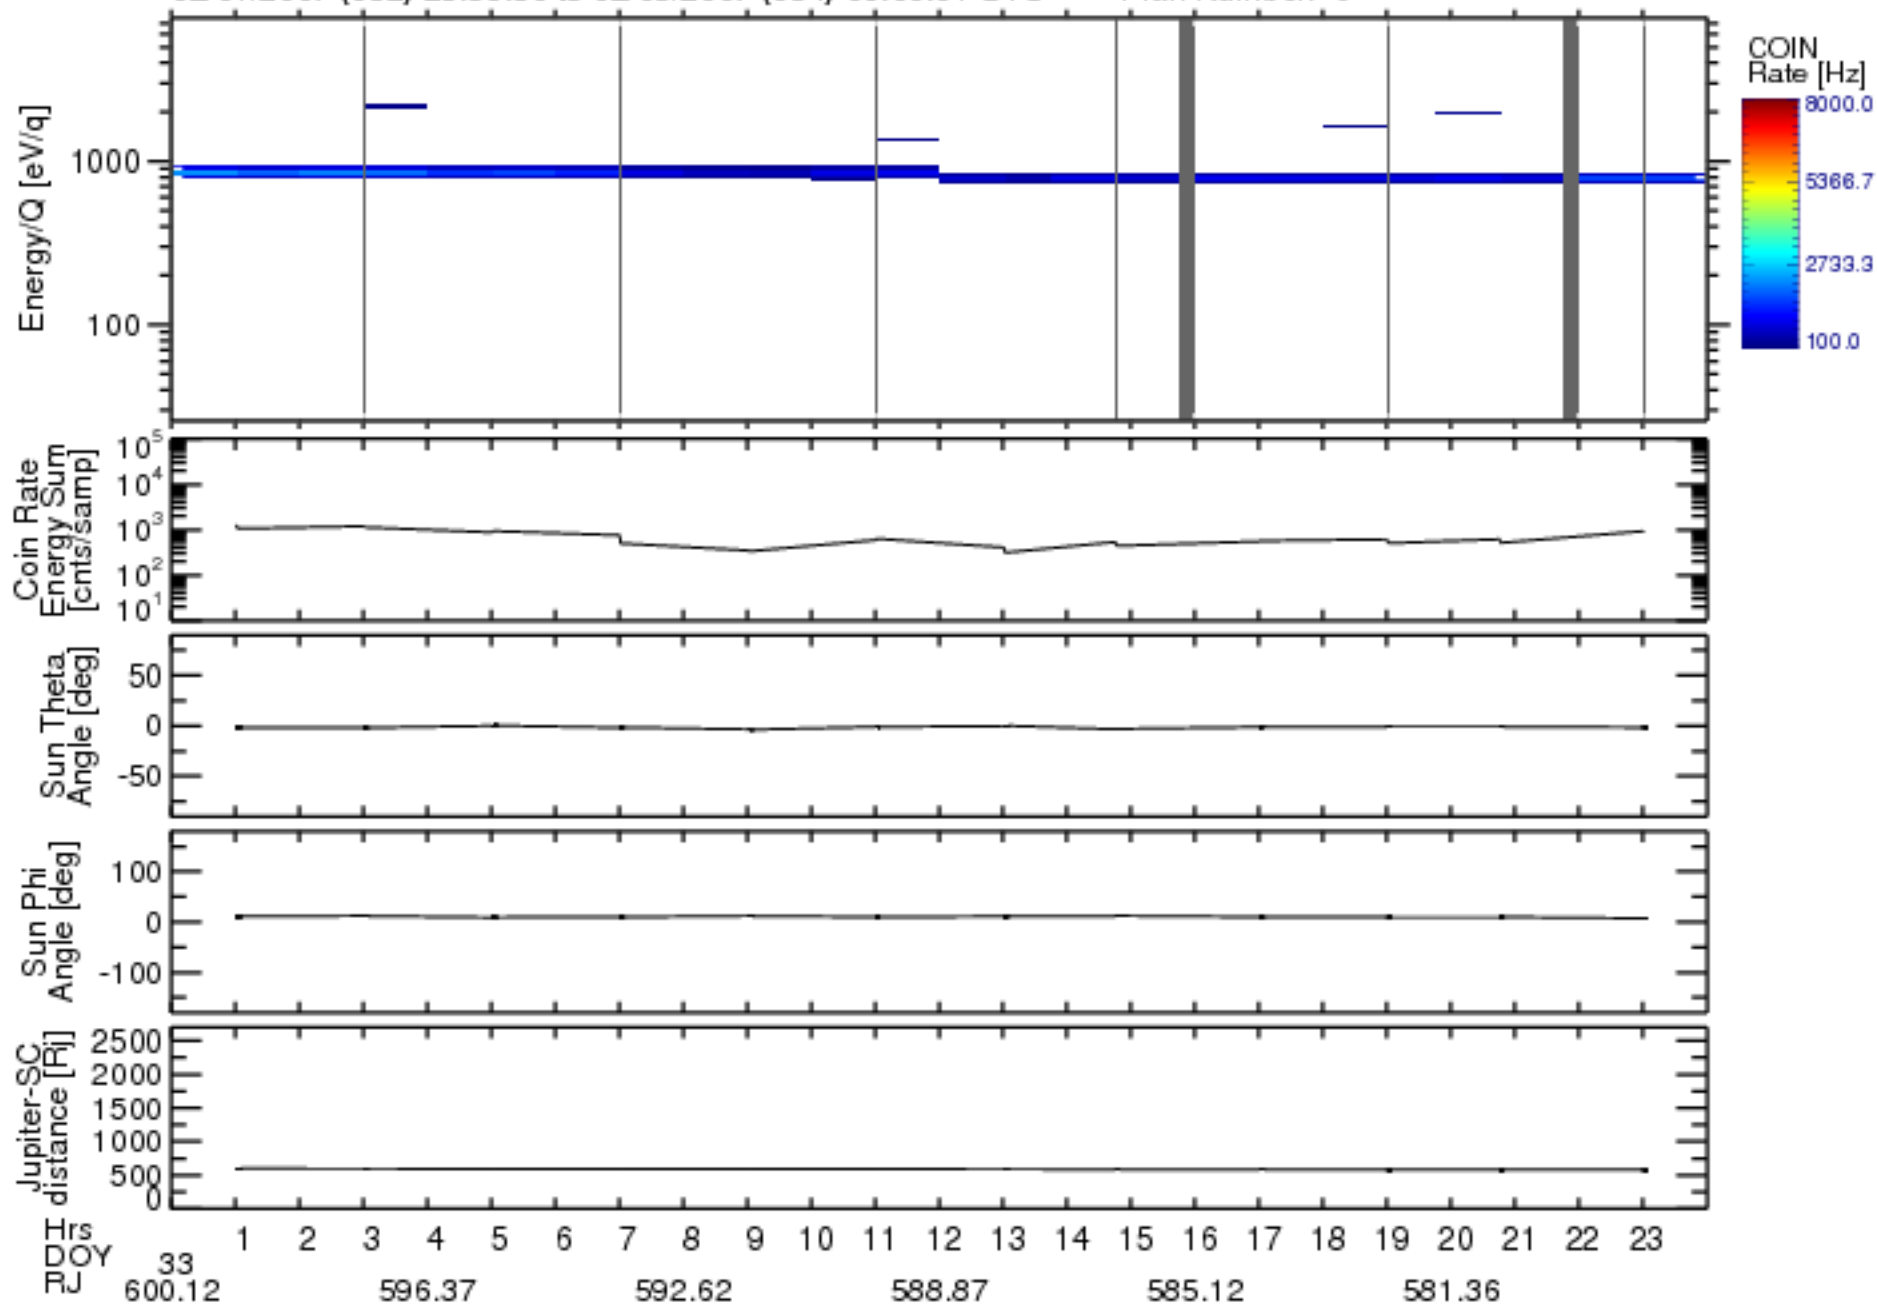

Solar Wind Around Pluto (SWAP) Data From New Horizons

02/01/2007 (032) 23:59:30 to 02/03/2007 (034) 00:00:01 UTC Plan Number: 0

Software Version: 2.3

Plot Created: Mon Jul 7 10:55:32 2008

Files: swa\_0032143936\_0x584\_scL1.ftt to swa\_0033007936\_0x584\_scL1.ftt