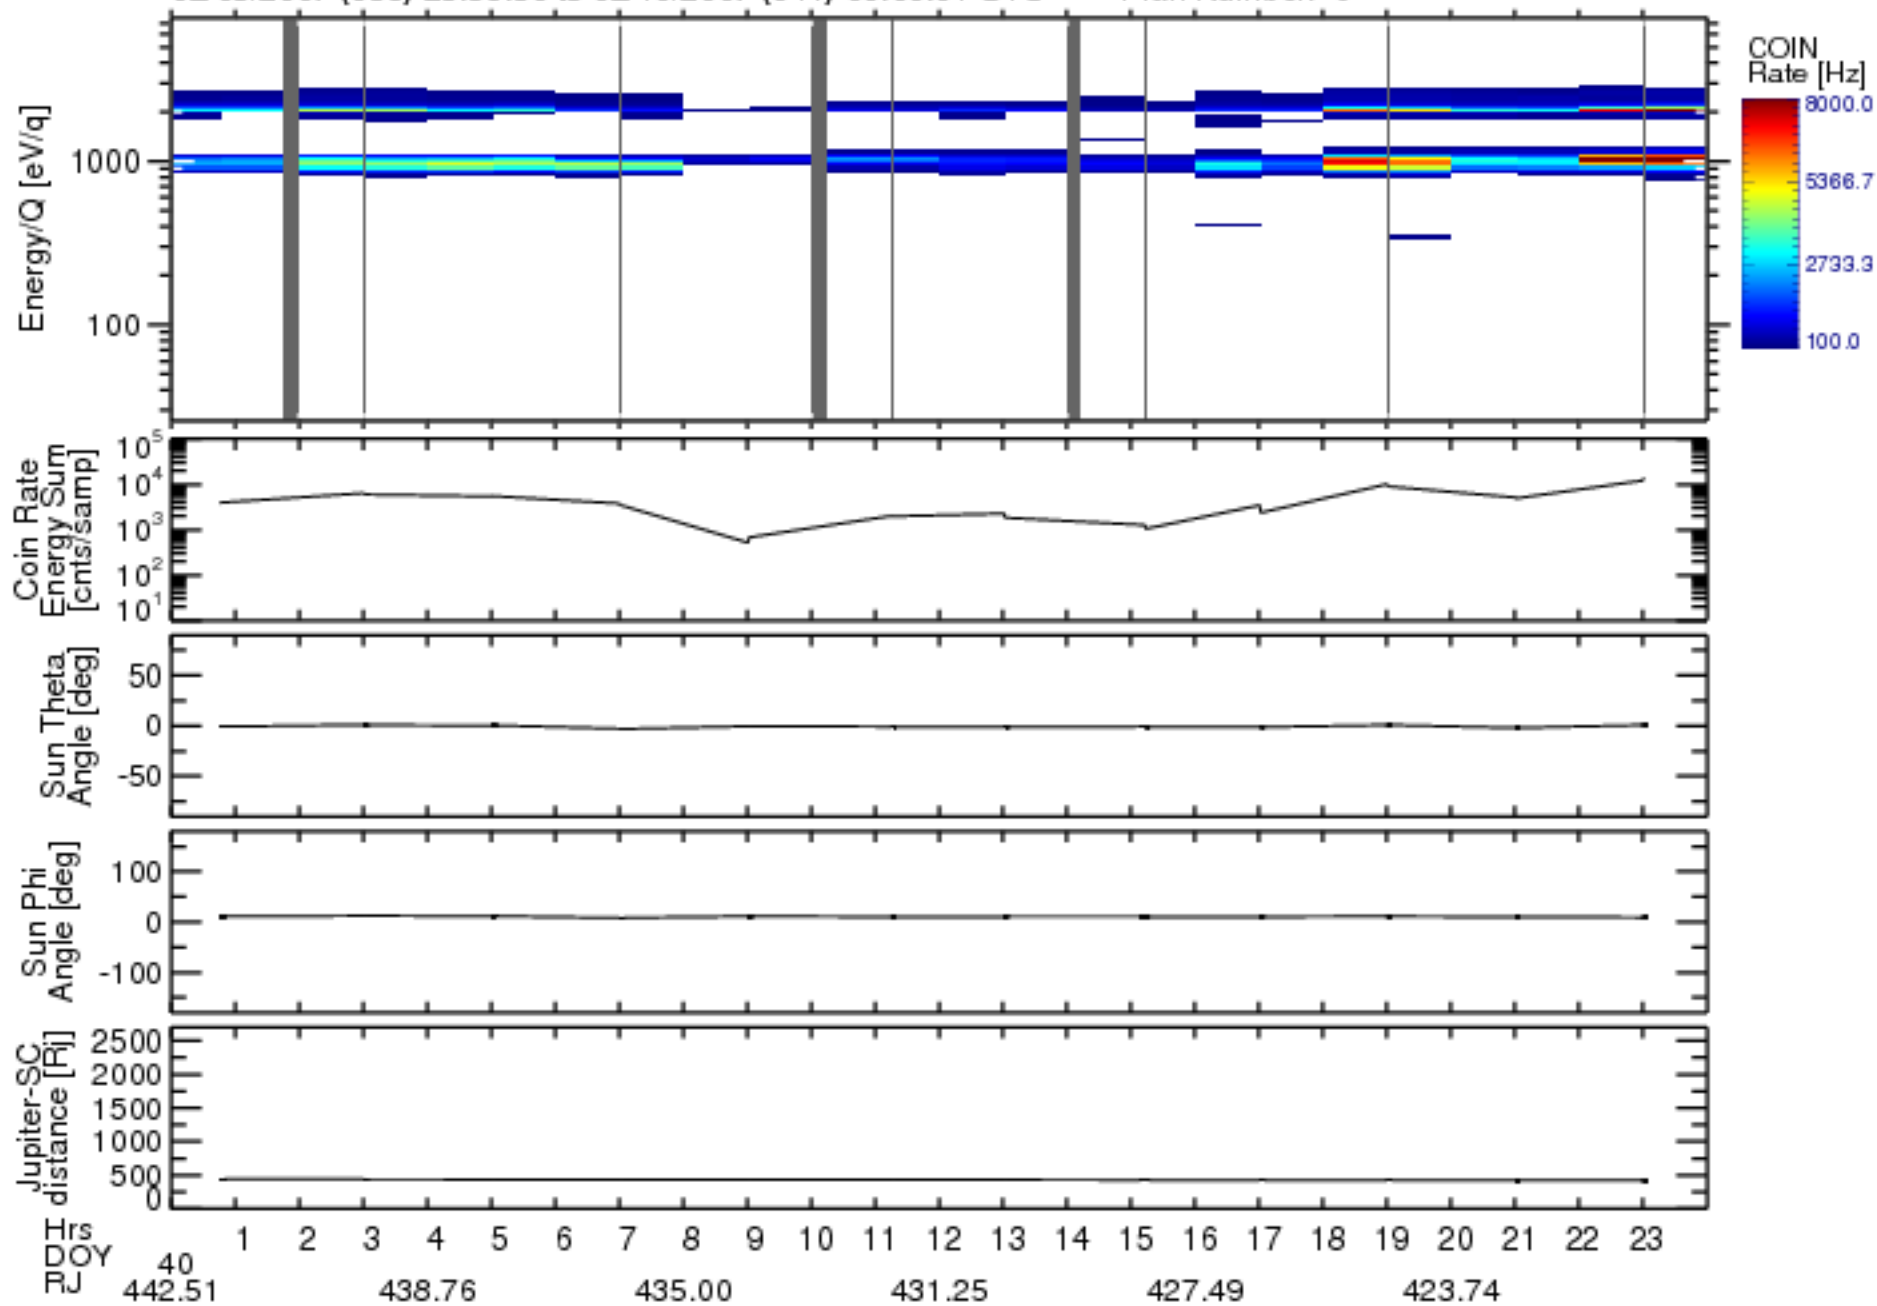

Solar Wind Around Pluto (SWAP) Data From New Horizons

02/08/2007 (039) 23:59:30 to 02/10/2007 (041) 00:00:01 UTC Plan Number: 0

Software Version: 2.3

Plot Created: Mon Jul 7 10:55:59 2008

Files: swa\_0033007936\_0x584\_scL1.flt to swa\_0033871936\_0x584\_scL1.flt

Files Created: 2008-06-26T16:22:32 to 2008-06-26T16:27:45