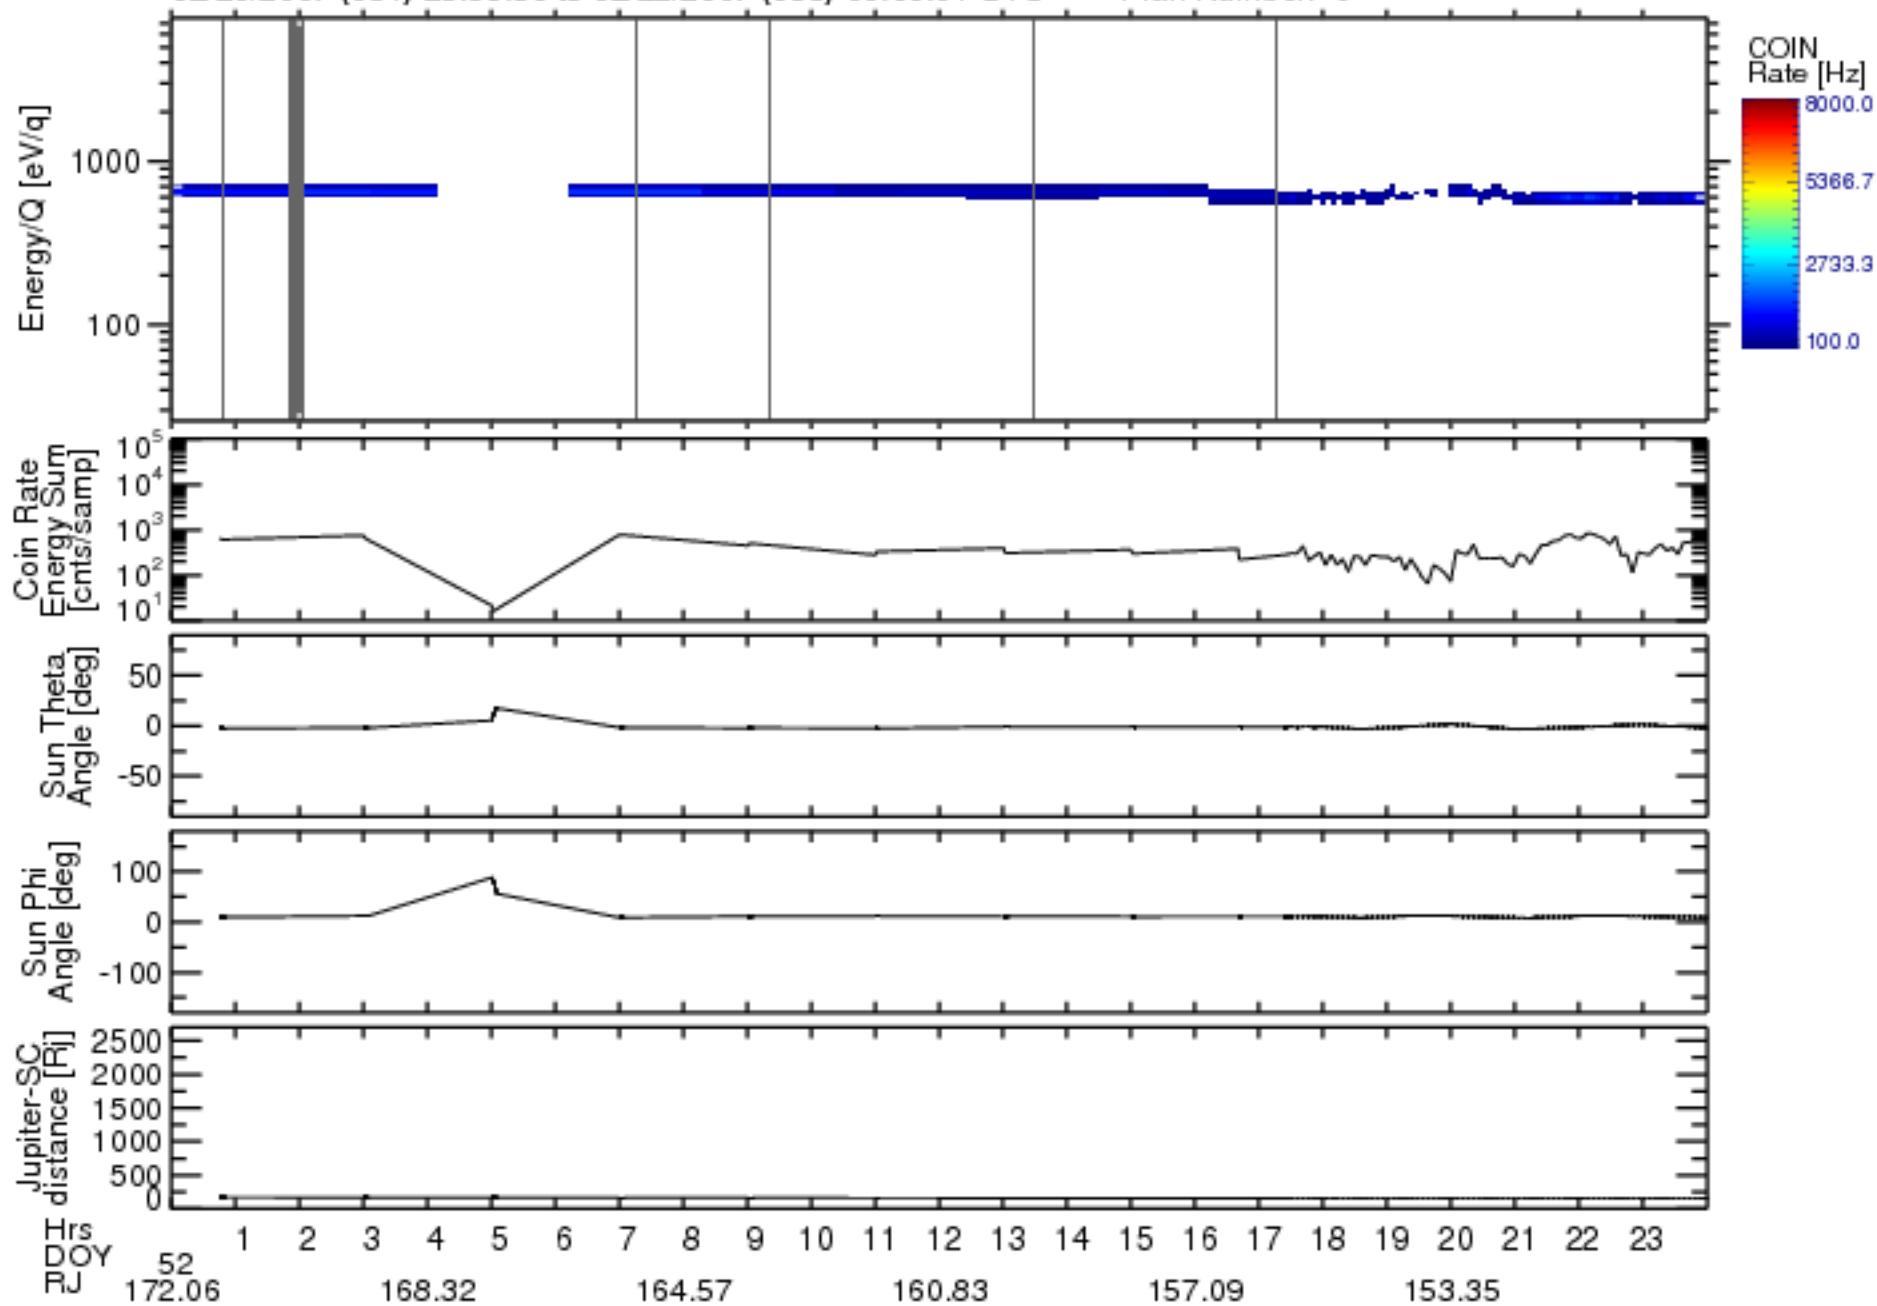

Solar Wind Around Pluto (SWAP) Data From New Horizons

02/20/2007 (051) 23:59:30 to 02/22/2007 (053) 00:00:01 UTC Plan Number: 0

Software Version: 2.3

Plot Created: Mon Jul 7 10:57:12 2008

Files: swa_0033871936_0x584_scL1.ftt to swa_0034732800_0x584_scL1.ftt