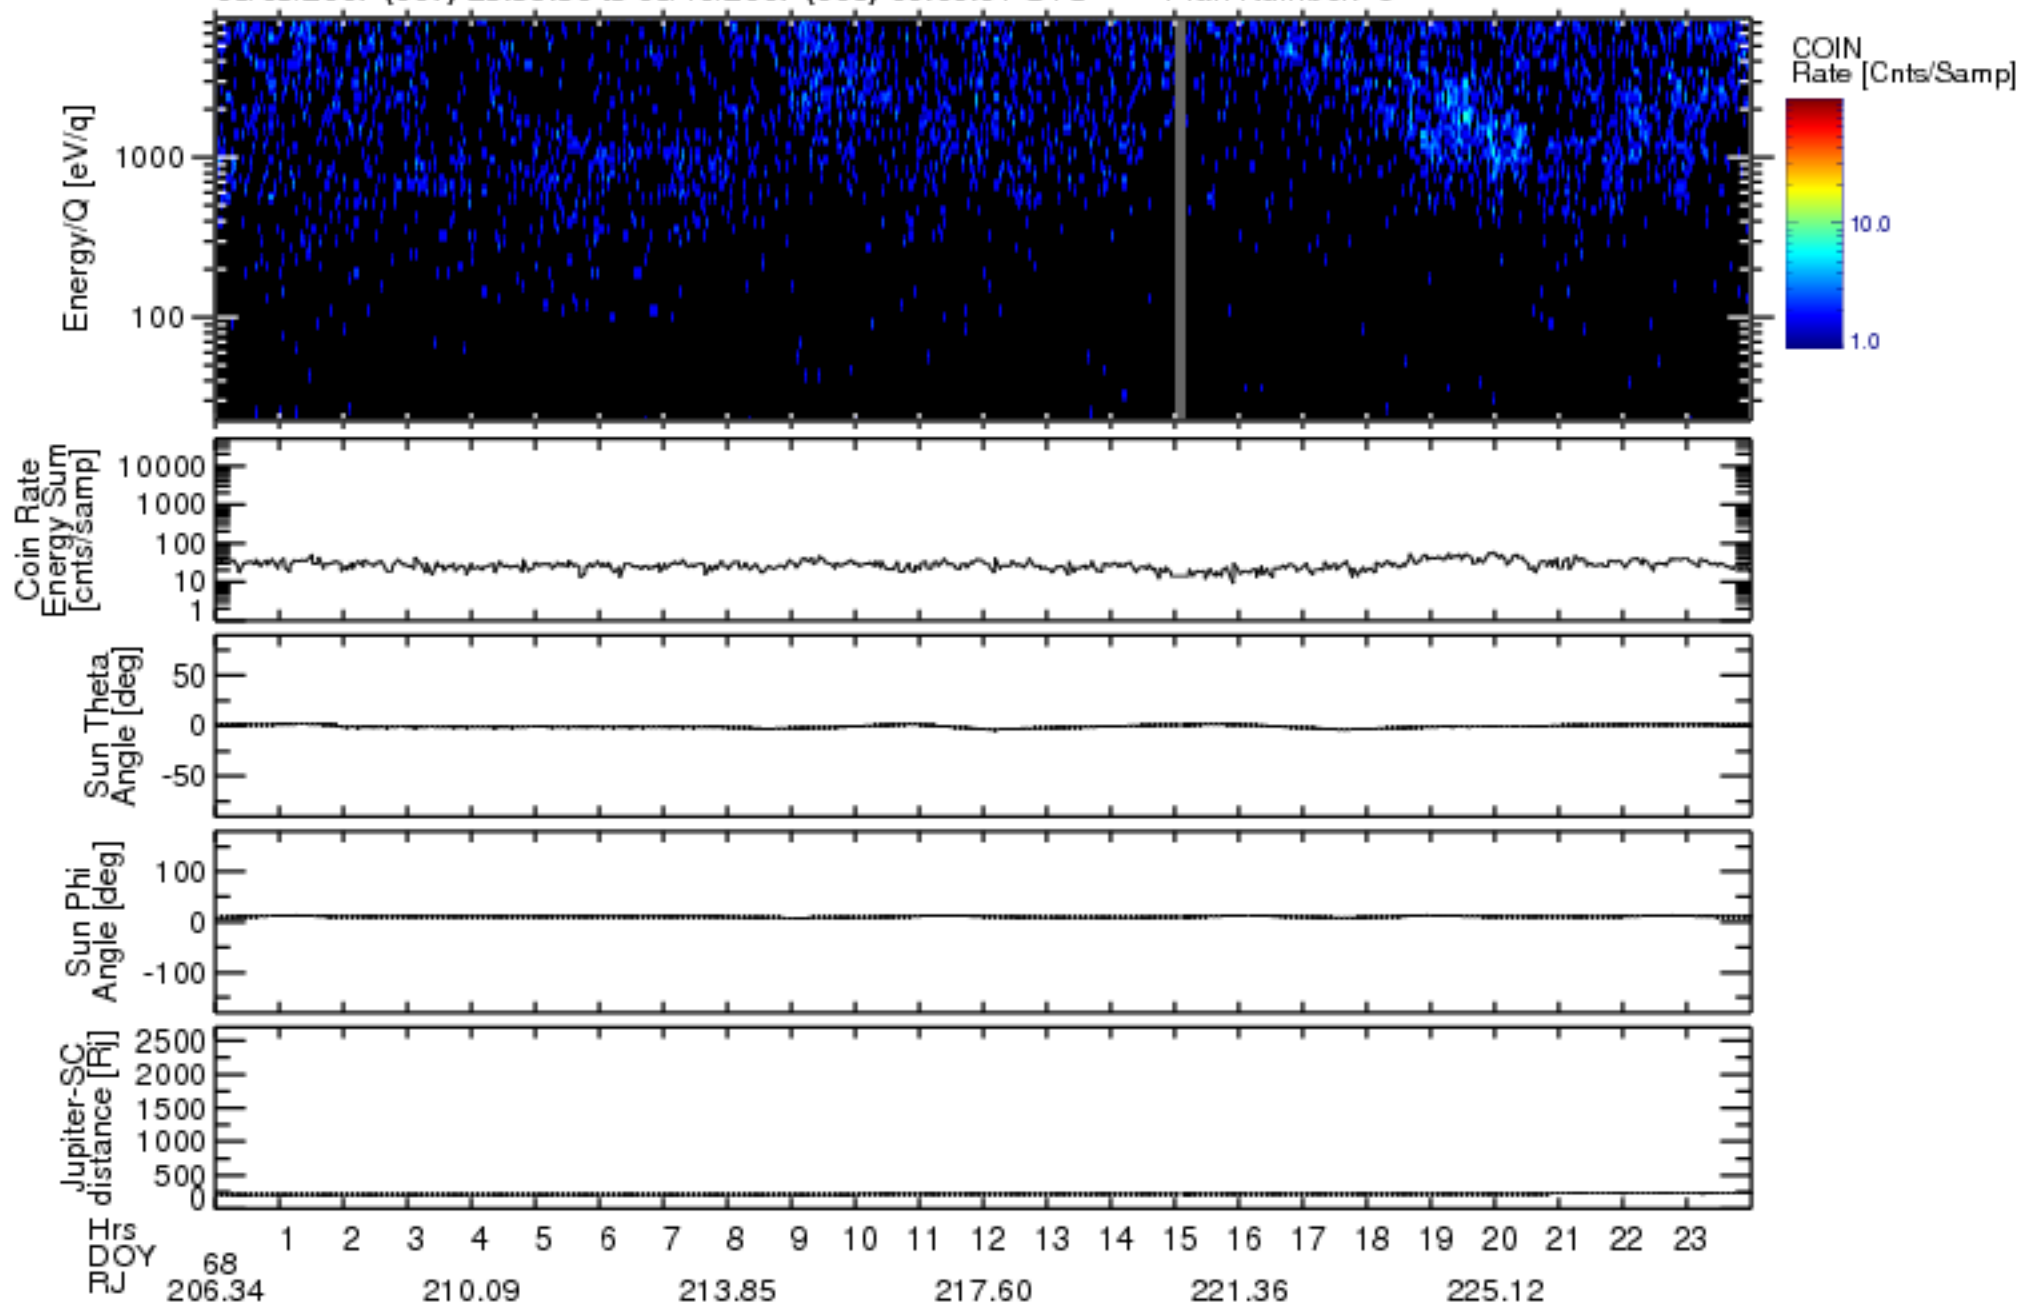

Solar Wind Around Pluto (SWAP) Data From New Horizons

03/08/2007 (067) 23:59:30 to 03/10/2007 (069) 00:00:01 UTC Plan Number: 5

Software Version: 2.3

Plot Created: Mon Jul 7 11:03:03 2008

Files: swa\_0035510400\_0x584\_scL1.flt to swa\_0036522048\_0x584\_scL1.flt