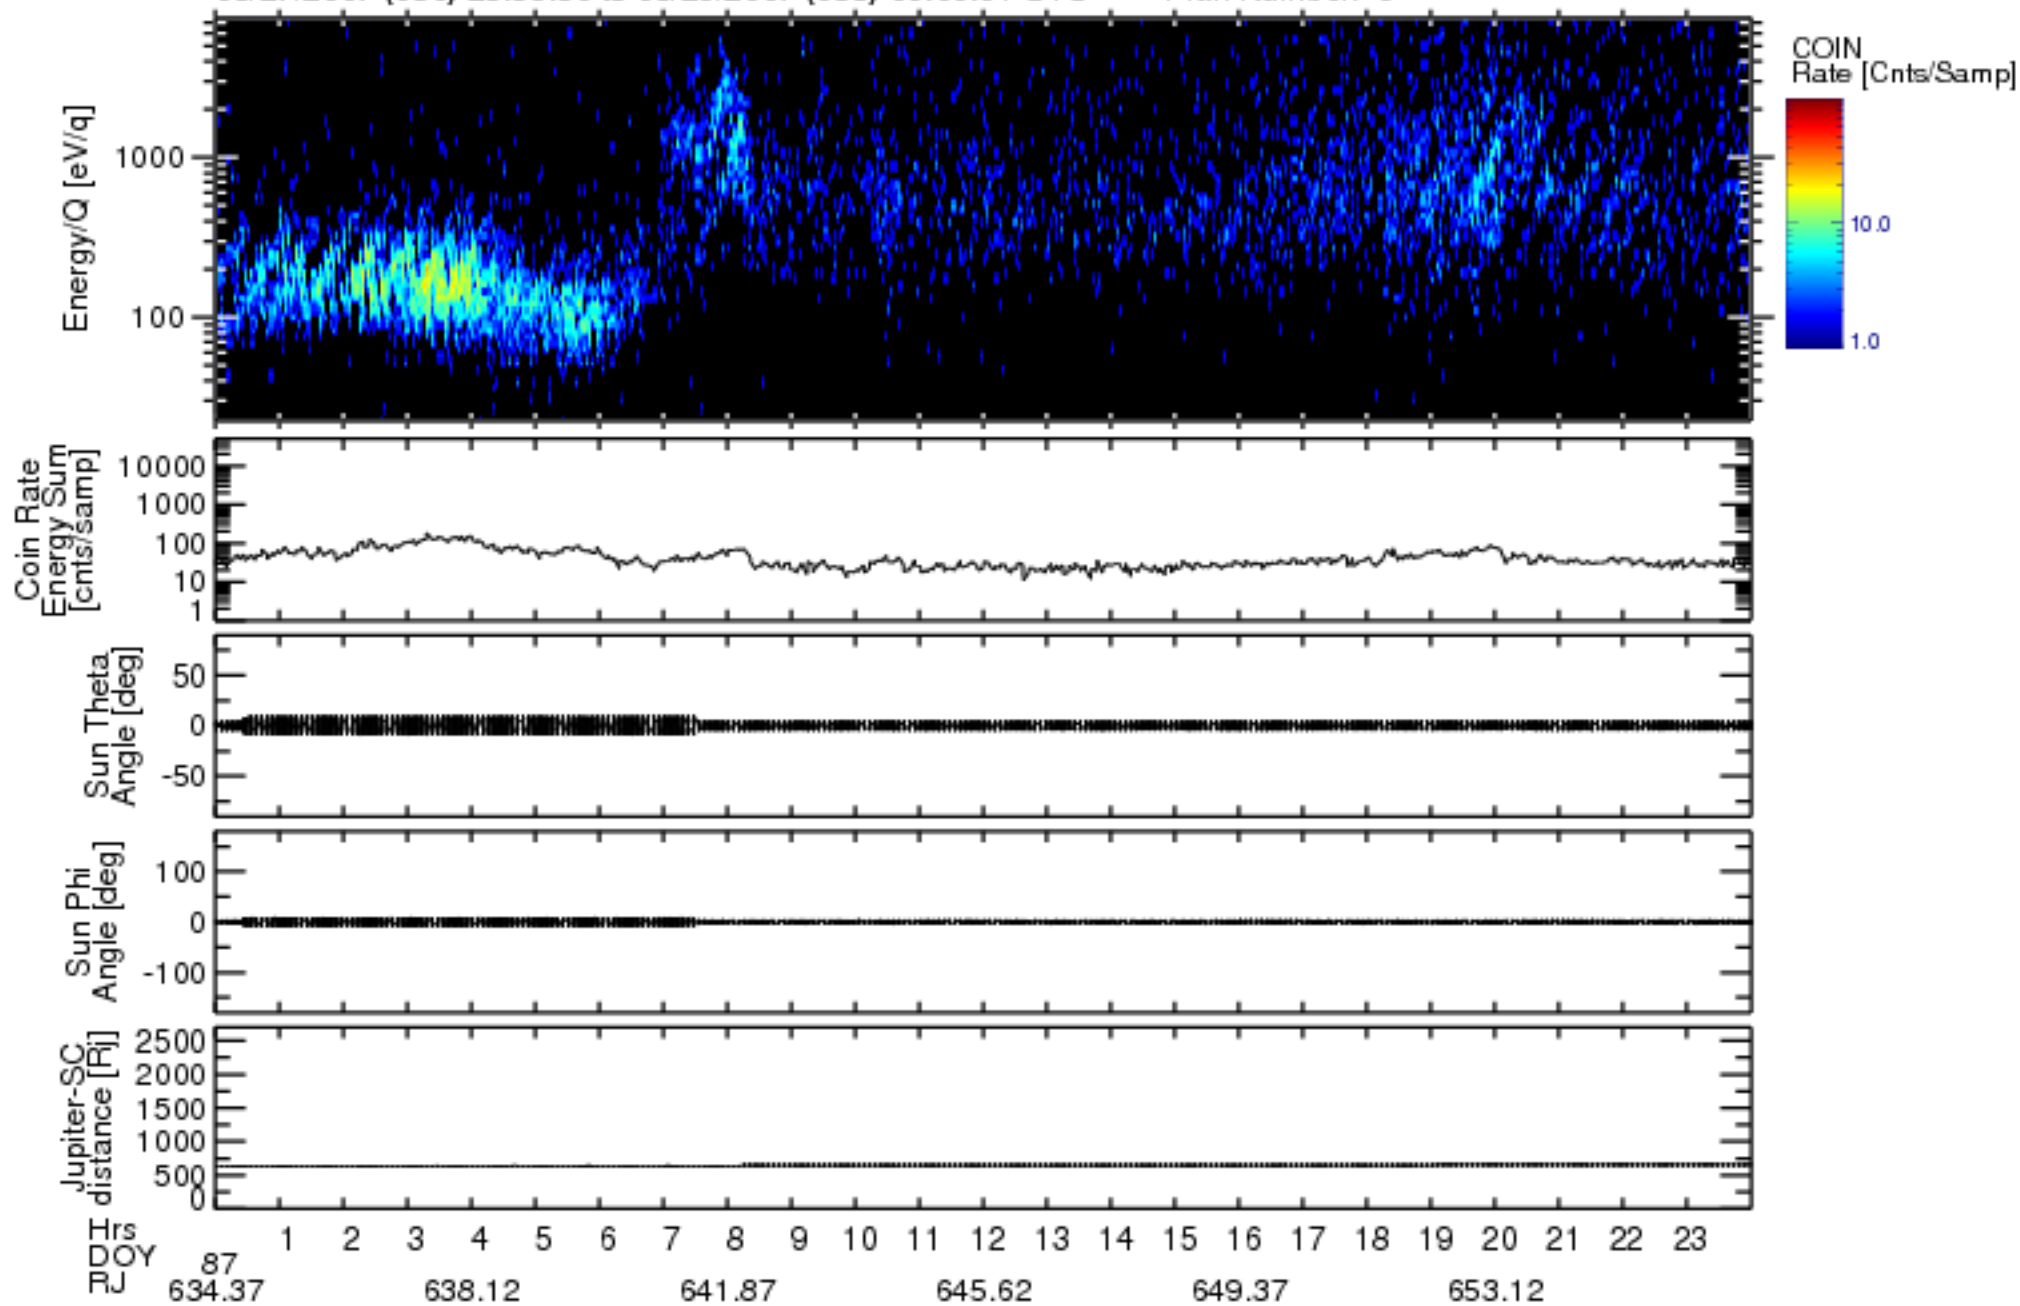

Solar Wind Around Pluto (SWAP) Data From New Horizons

03/27/2007 (086) 23:59:30 to 03/29/2007 (088) 00:00:01 UTC Plan Number: 5

Software Version: 2.3

Plot Created: Mon Jul 7 11:07:04 2008

Files: swa_0037152000_0x584_scL1.flt to swa_0038102400_0x584_scL1.flt