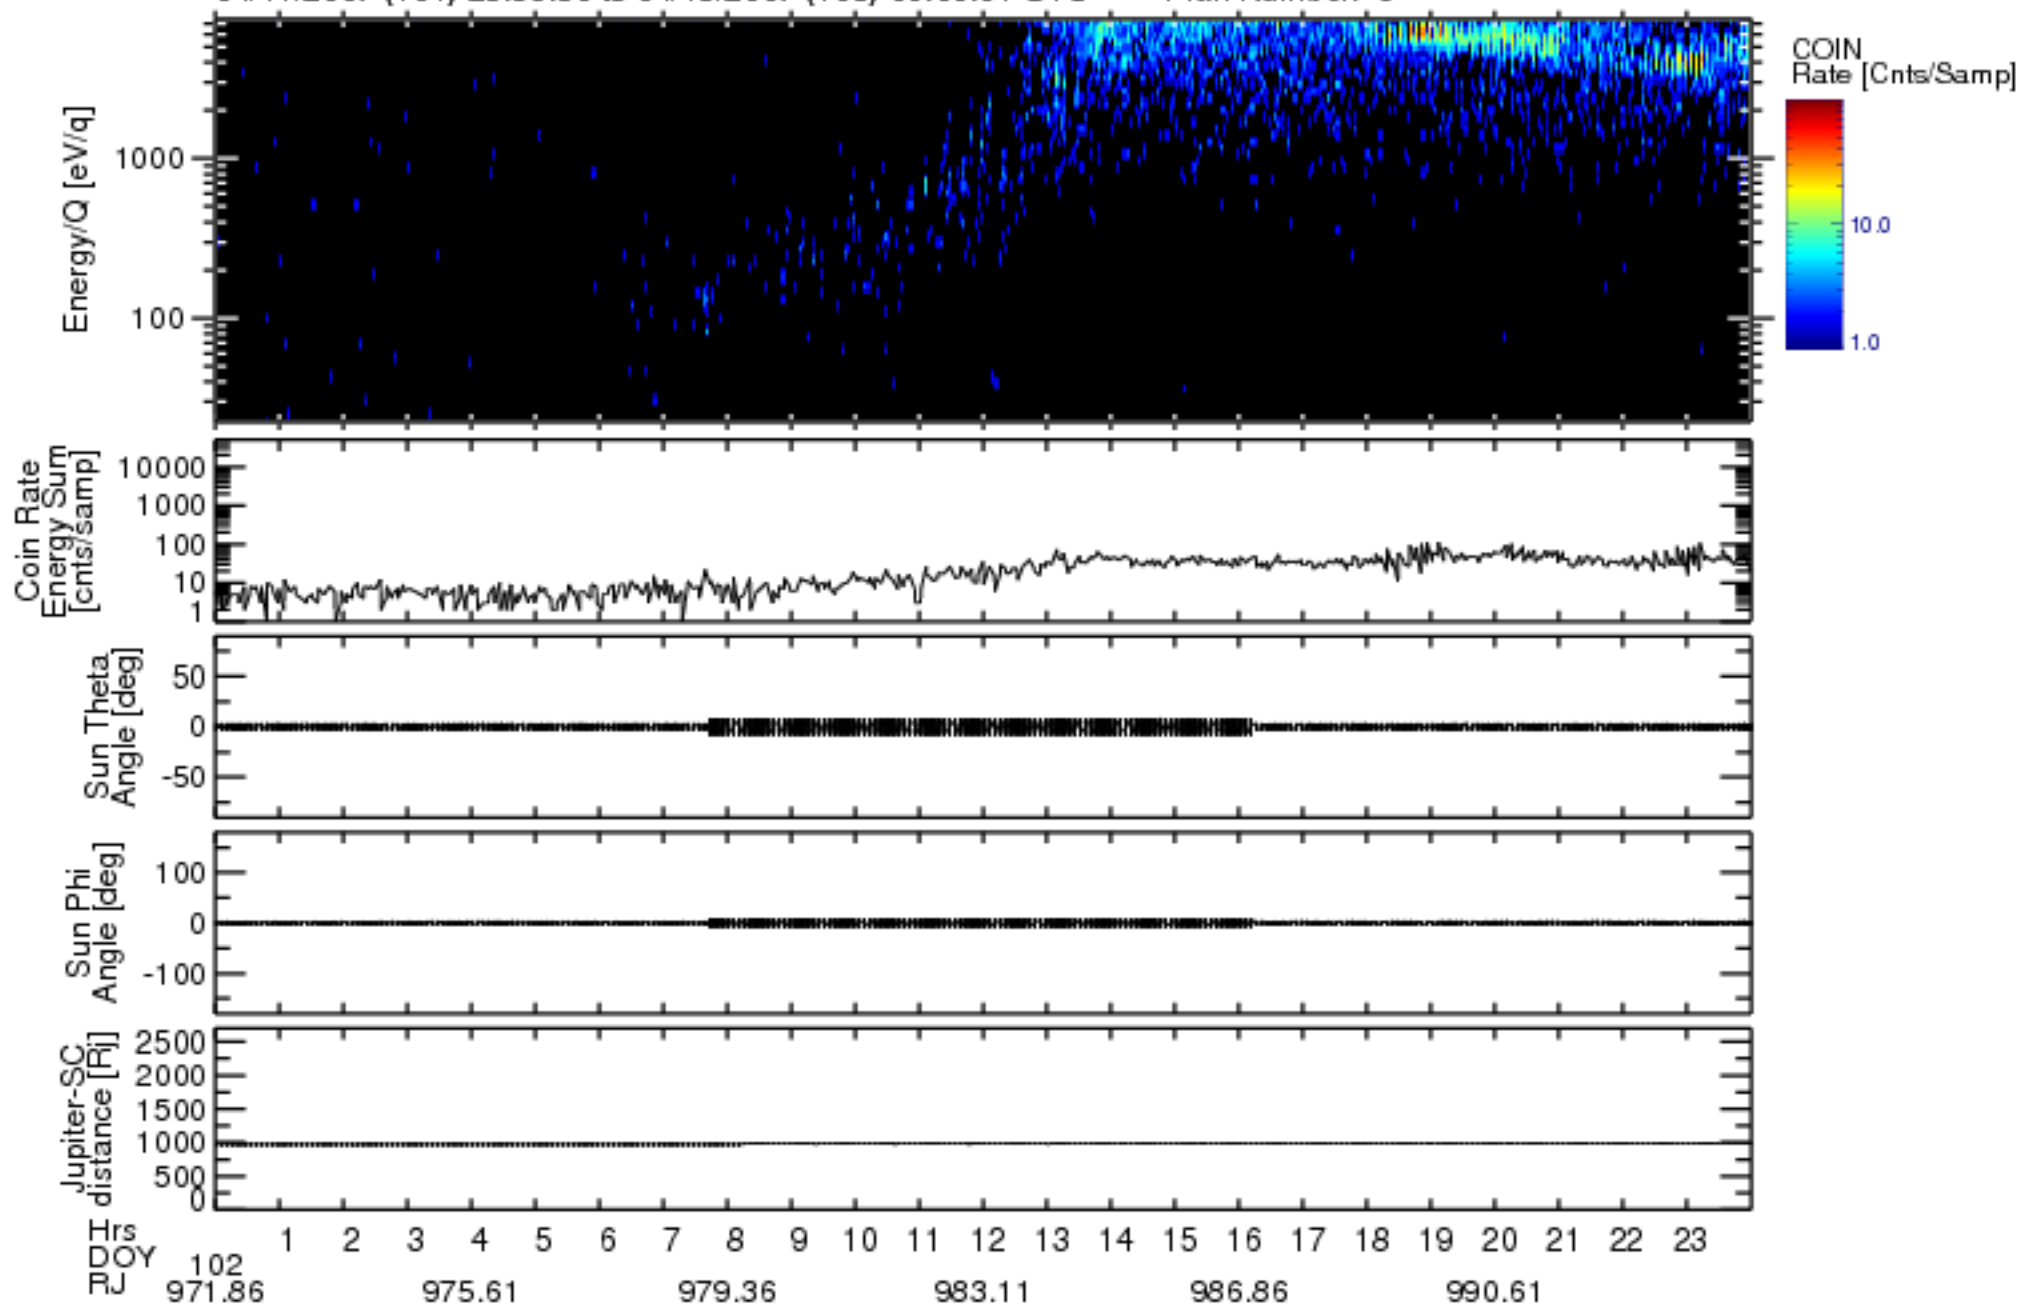

Solar Wind Around Pluto (SWAP) Data From New Horizons

04/11/2007 (101) 23:59:30 to 04/13/2007 (103) 00:00:01 UTC Plan Number: 5

Software Version: 2.3

Plot Created: Mon Jul 7 11:10:15 2008

Files: swa_0038016000_0x584_scL1.ftt to swa_0038966400_0x584_scL1.ftt