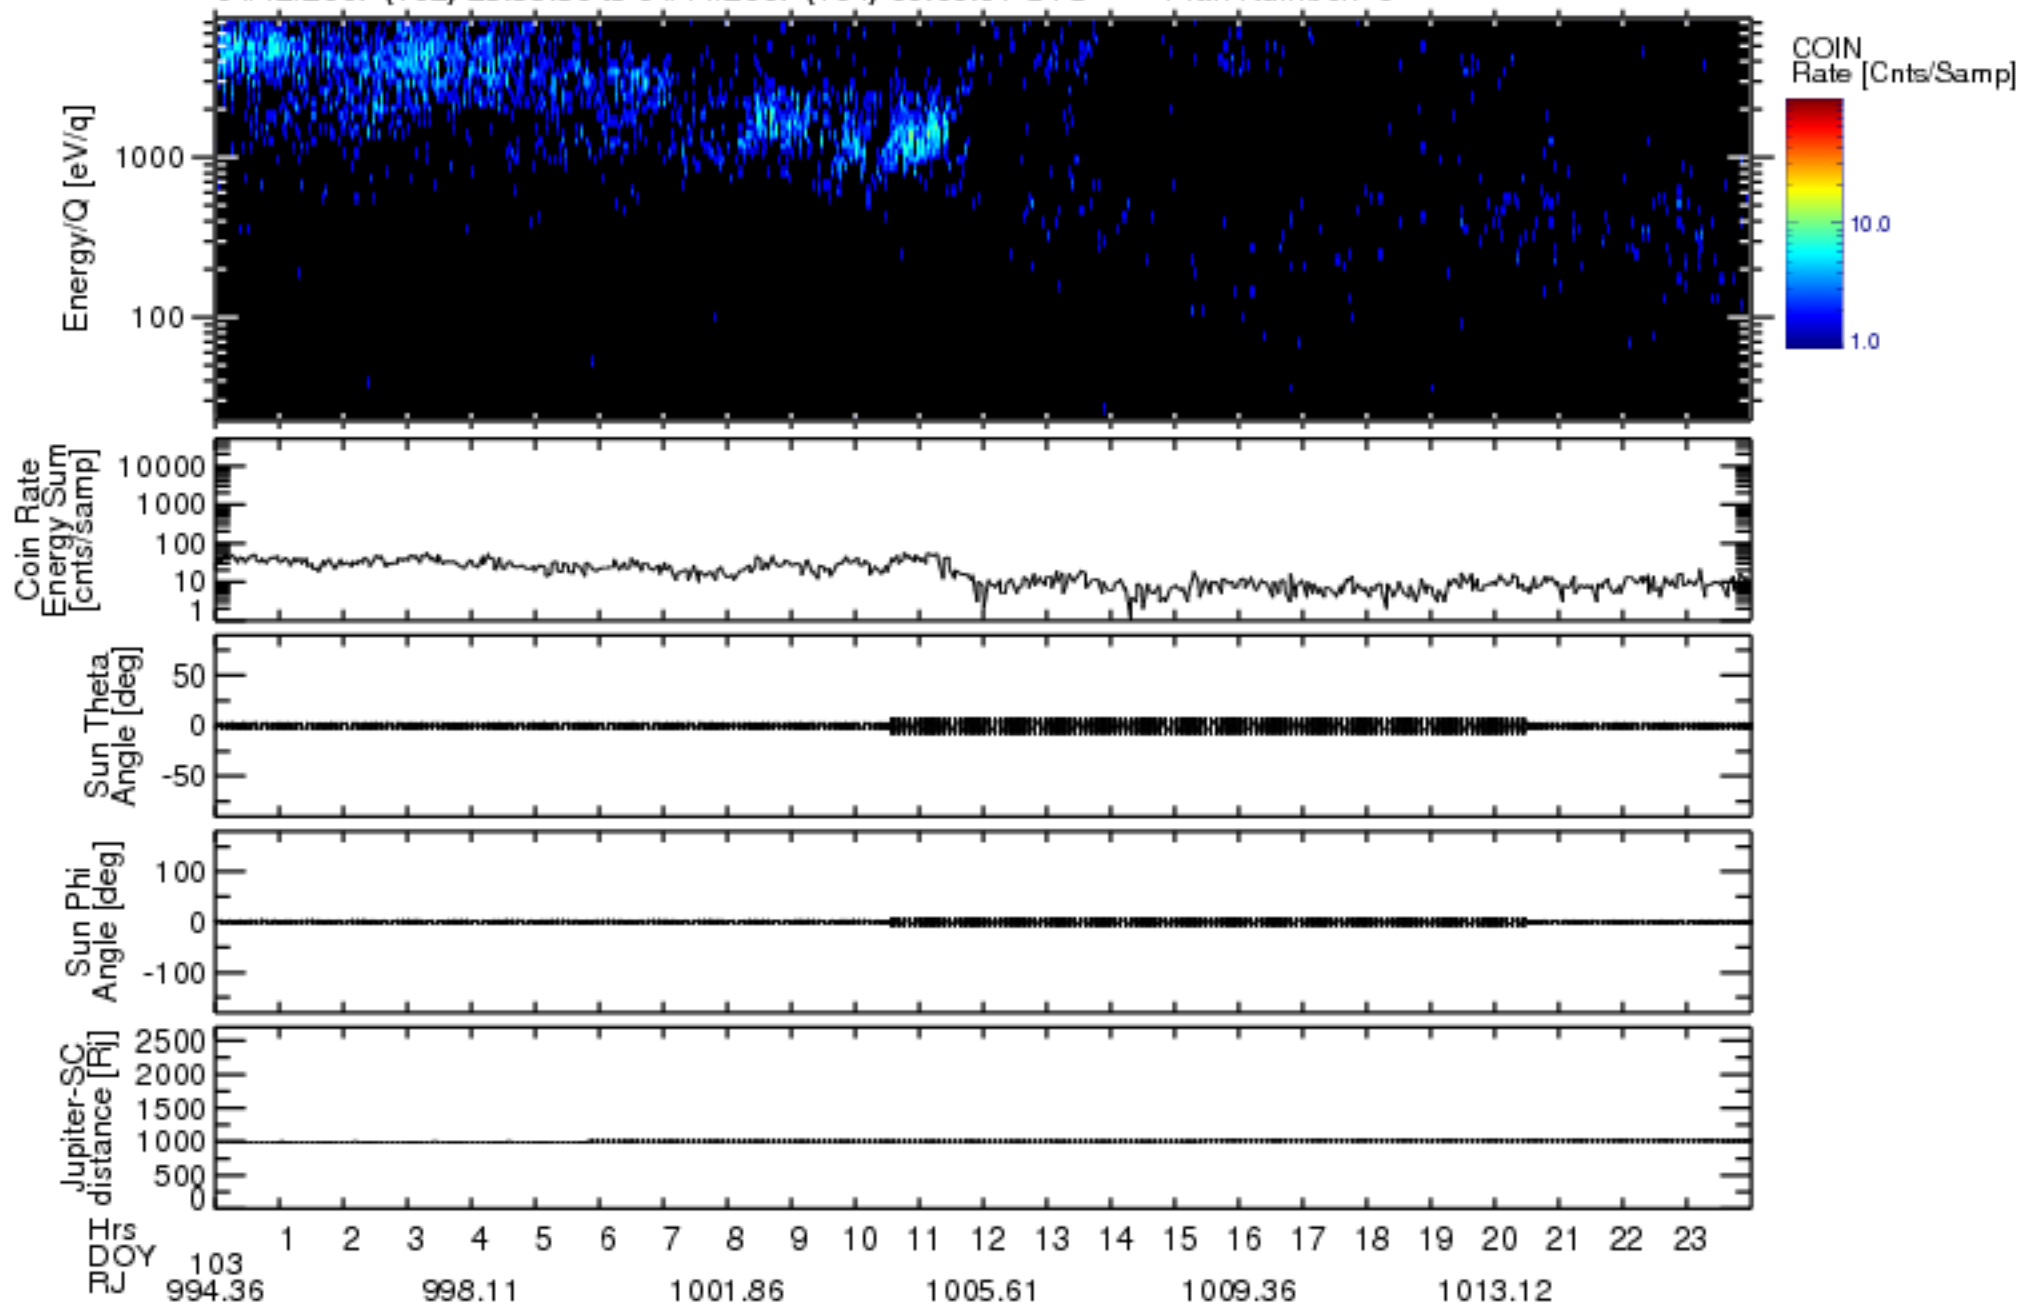

Solar Wind Around Pluto (SWAP) Data From New Horizons

04/12/2007 (102) 23:59:30 to 04/14/2007 (104) 00:00:01 UTC Plan Number: 5

Software Version: 2.3

Plot Created: Mon Jul 7 11:10:22 2008

Files: swa_0038016000_0x584_scL1.ftt to swa_0038966400_0x584_scL1.ftt