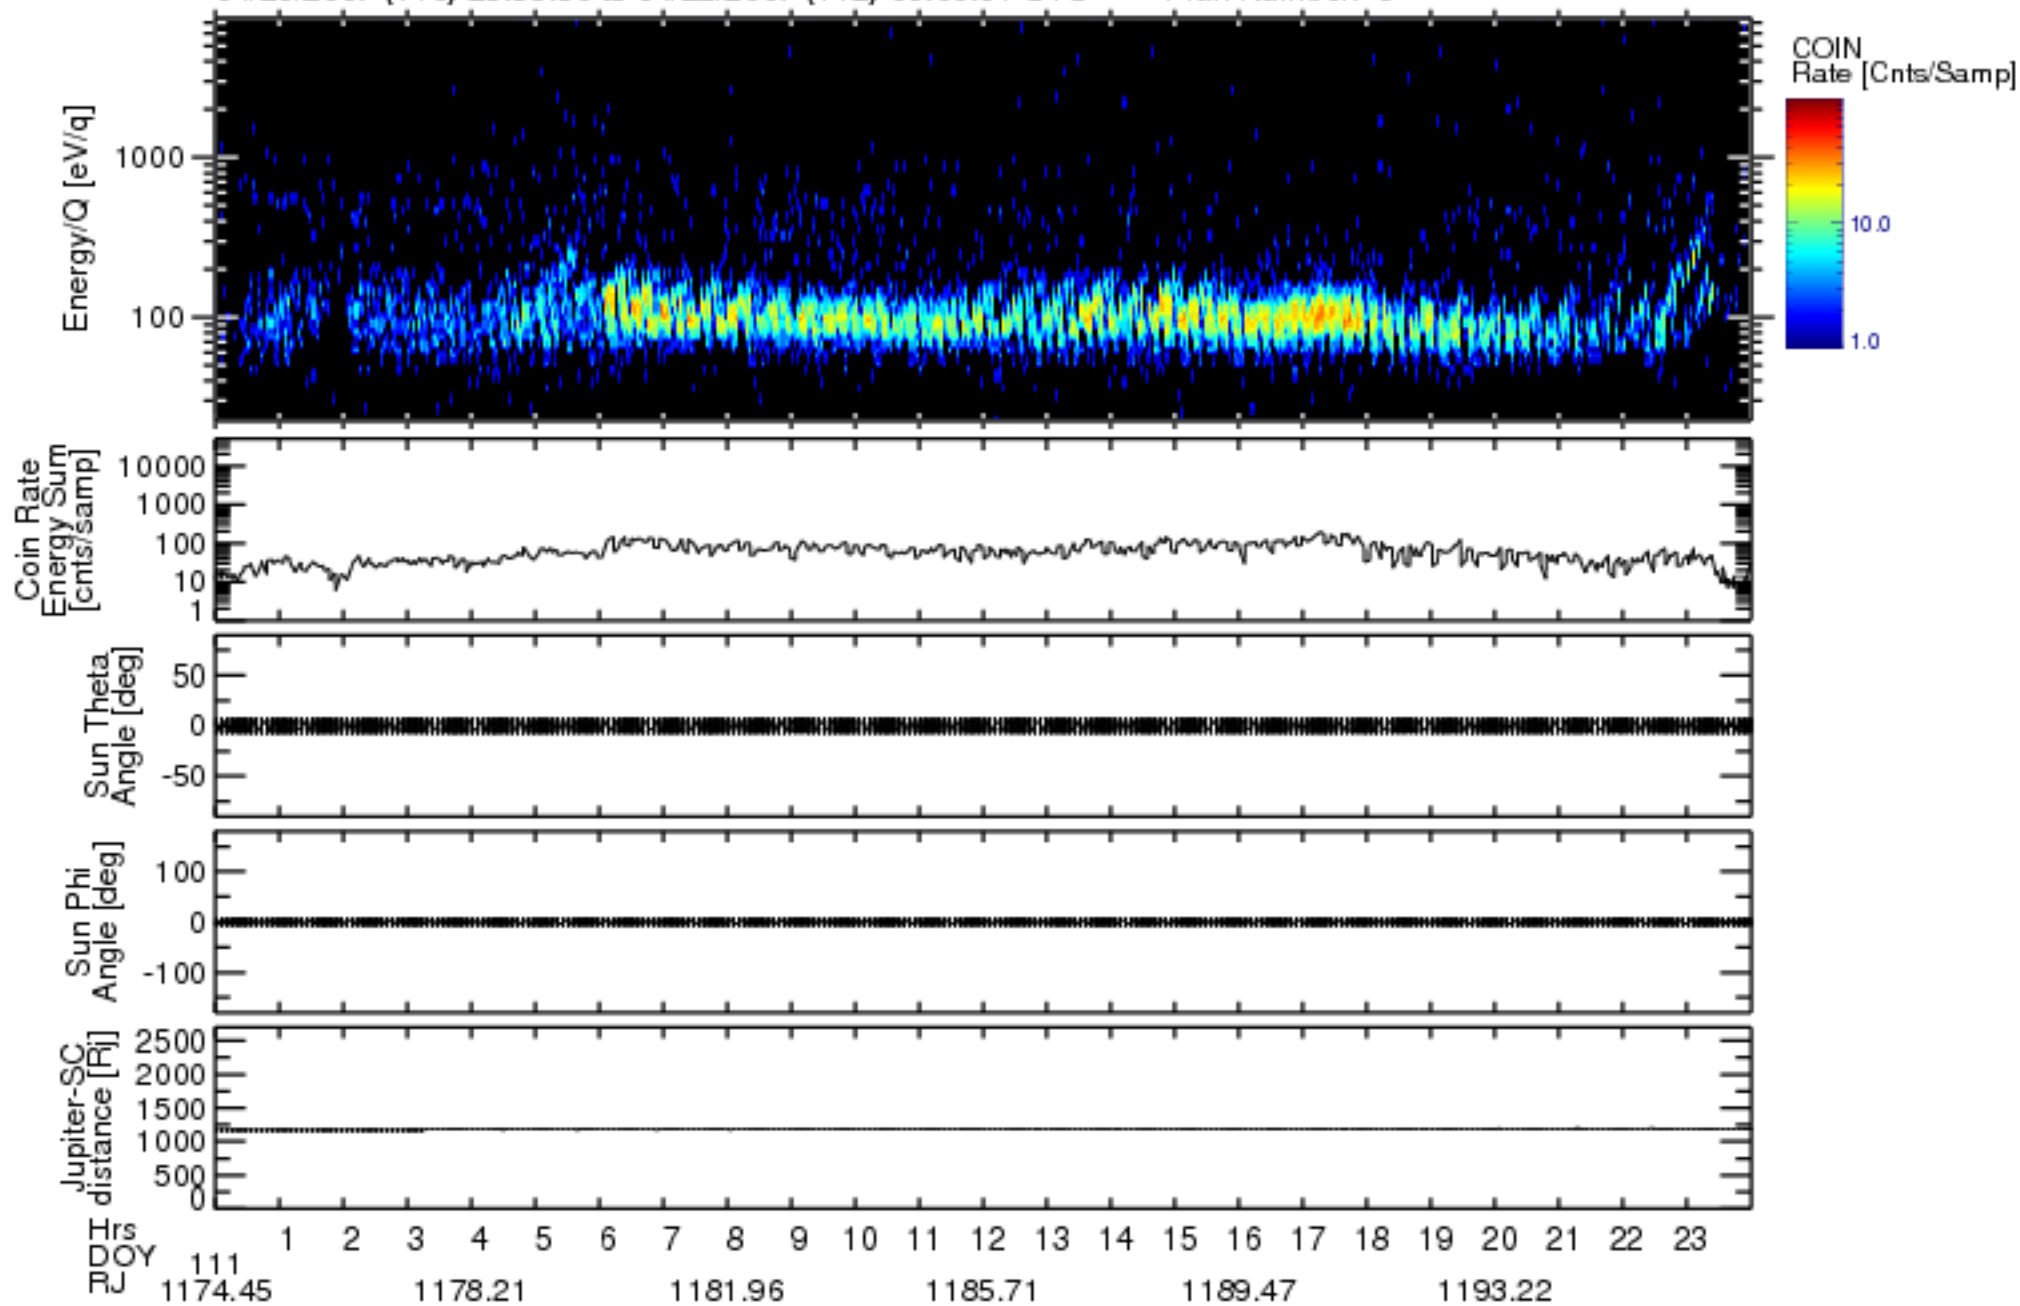

Solar Wind Around Pluto (SWAP) Data From New Horizons

04/20/2007 (110) 23:59:30 to 04/22/2007 (112) 00:00:01 UTC Plan Number: 5

Software Version: 2.3

Plot Created: Mon Jul 7 11:12:41 2008

Files: swa_0038966400_0x584_scL1.ftt to swa_0040176000_0x584_scL1.ftt