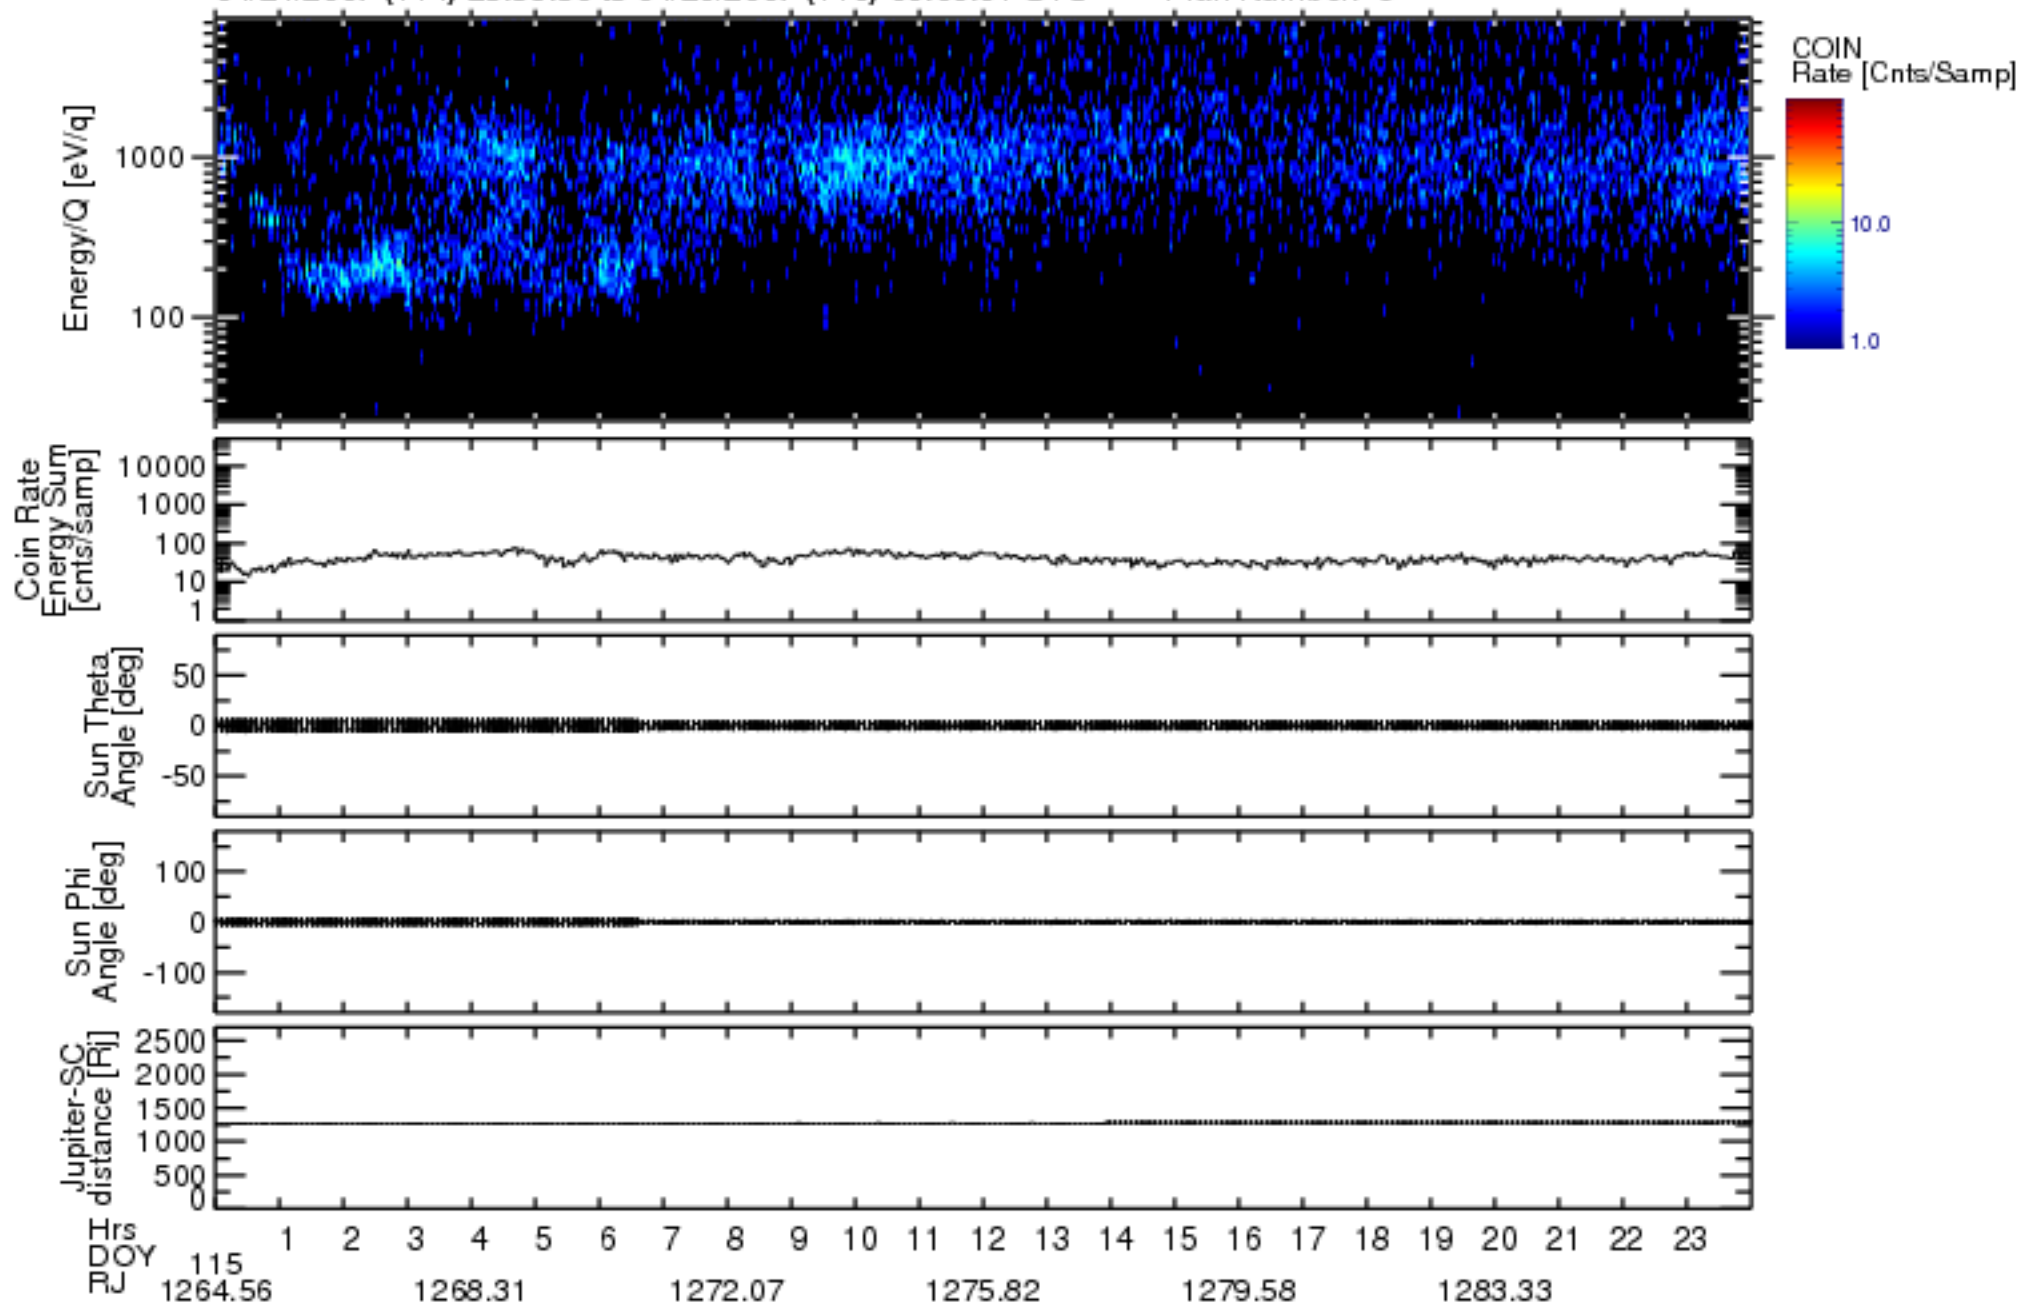

Solar Wind Around Pluto (SWAP) Data From New Horizons

04/24/2007 (114) 23:59:30 to 04/26/2007 (116) 00:00:01 UTC Plan Number: 5

Software Version: 2.3

Plot Created: Mon Jul 7 11:13:10 2008

Files: swa\_0038966400\_0x584\_scL1.ftt to swa\_0040176000\_0x584\_scL1.ftt