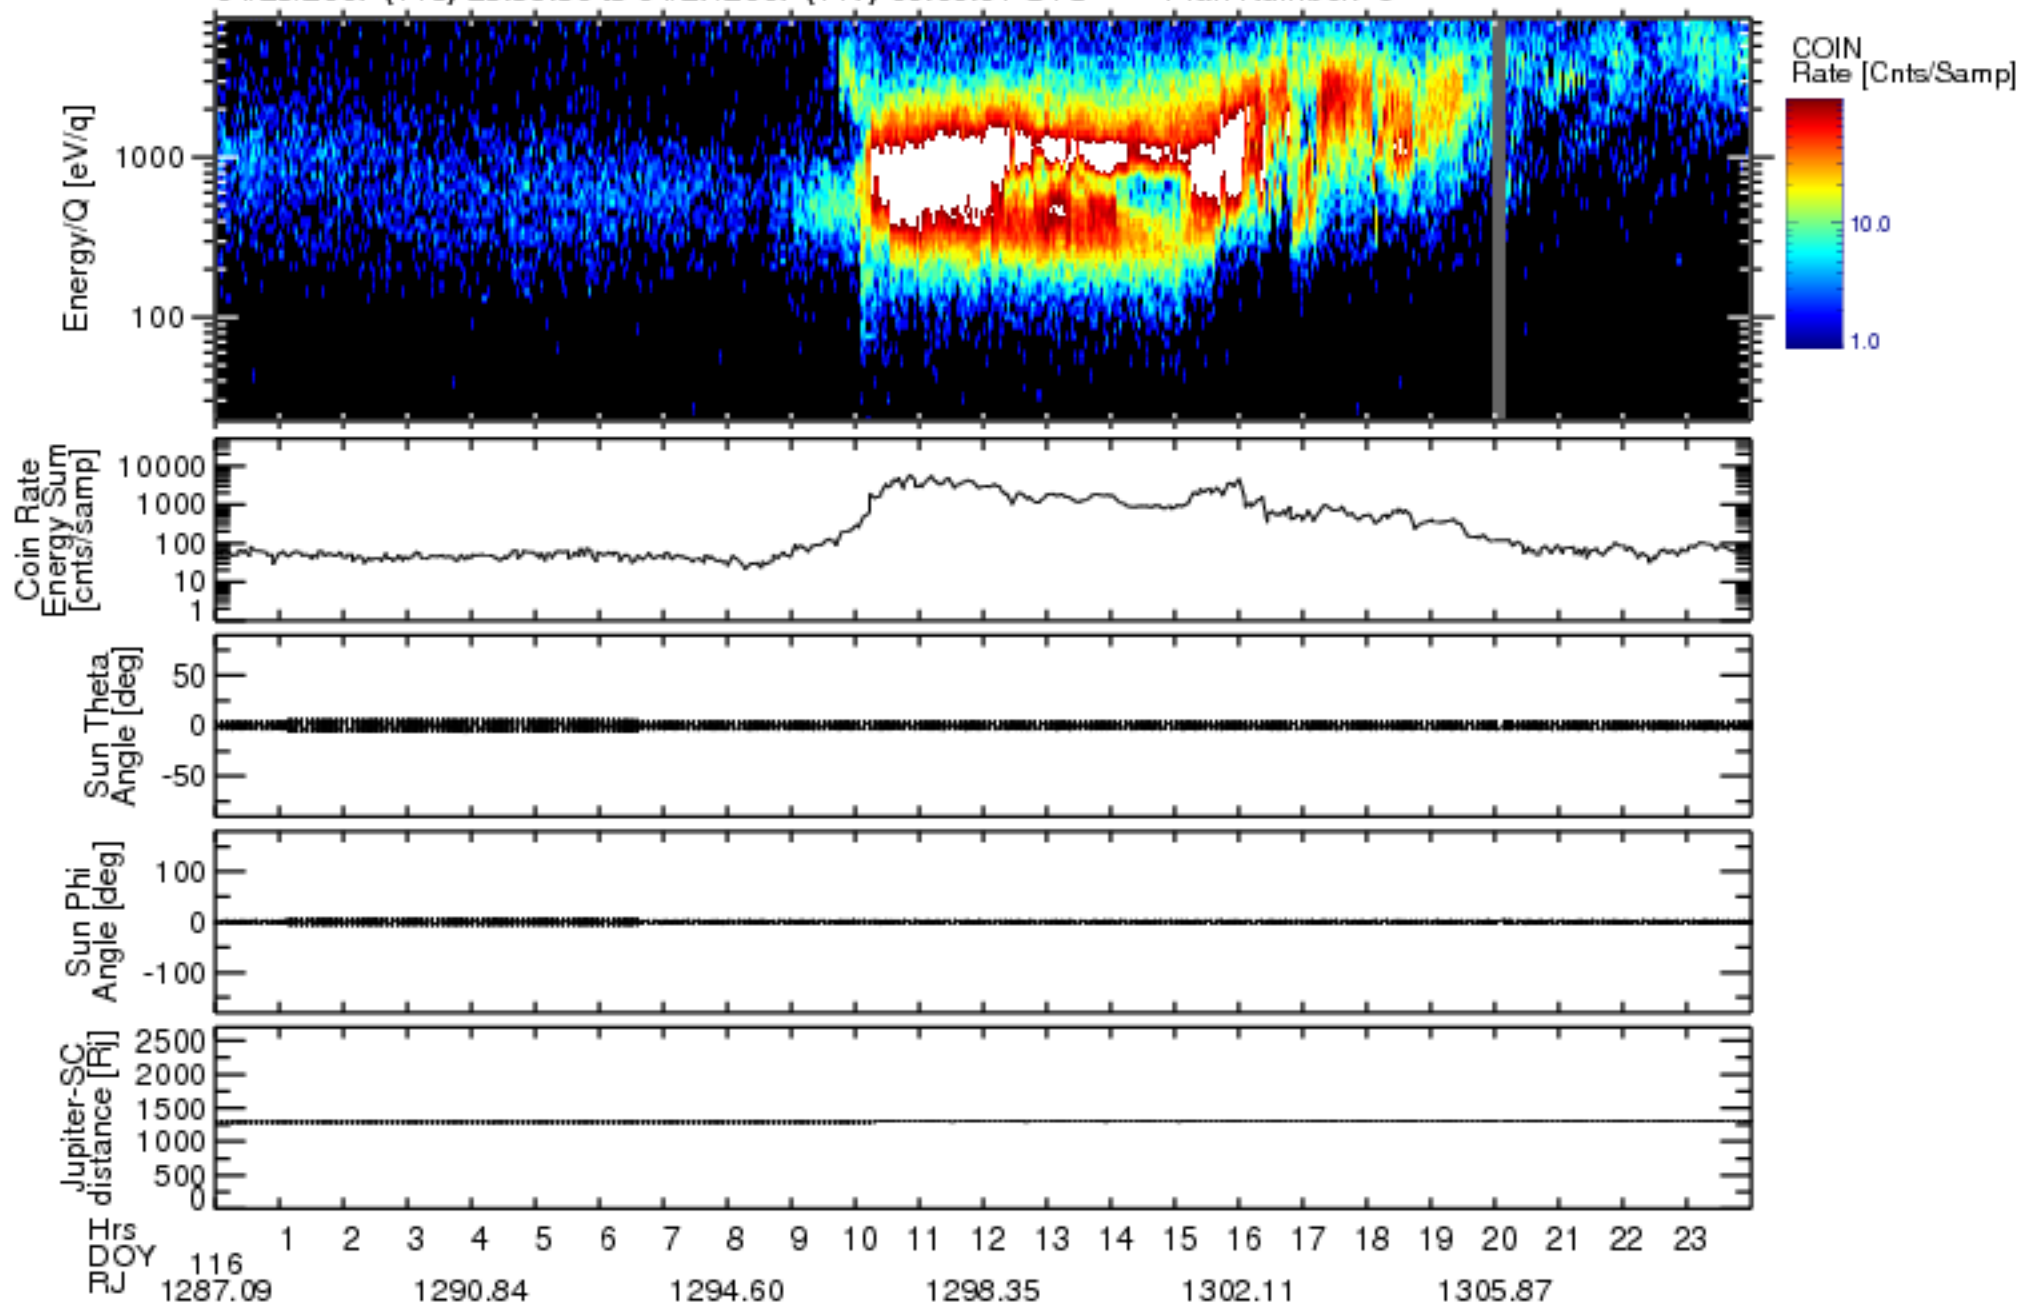

Solar Wind Around Pluto (SWAP) Data From New Horizons

04/25/2007 (115) 23:59:30 to 04/27/2007 (117) 00:00:01 UTC Plan Number: 5

Software Version: 2.3

Plot Created: Mon Jul 7 11:15:32 2008

Files: swa_0039830400_0x584_scL1.flt to swa_0040694400_0x584_scL1.flt