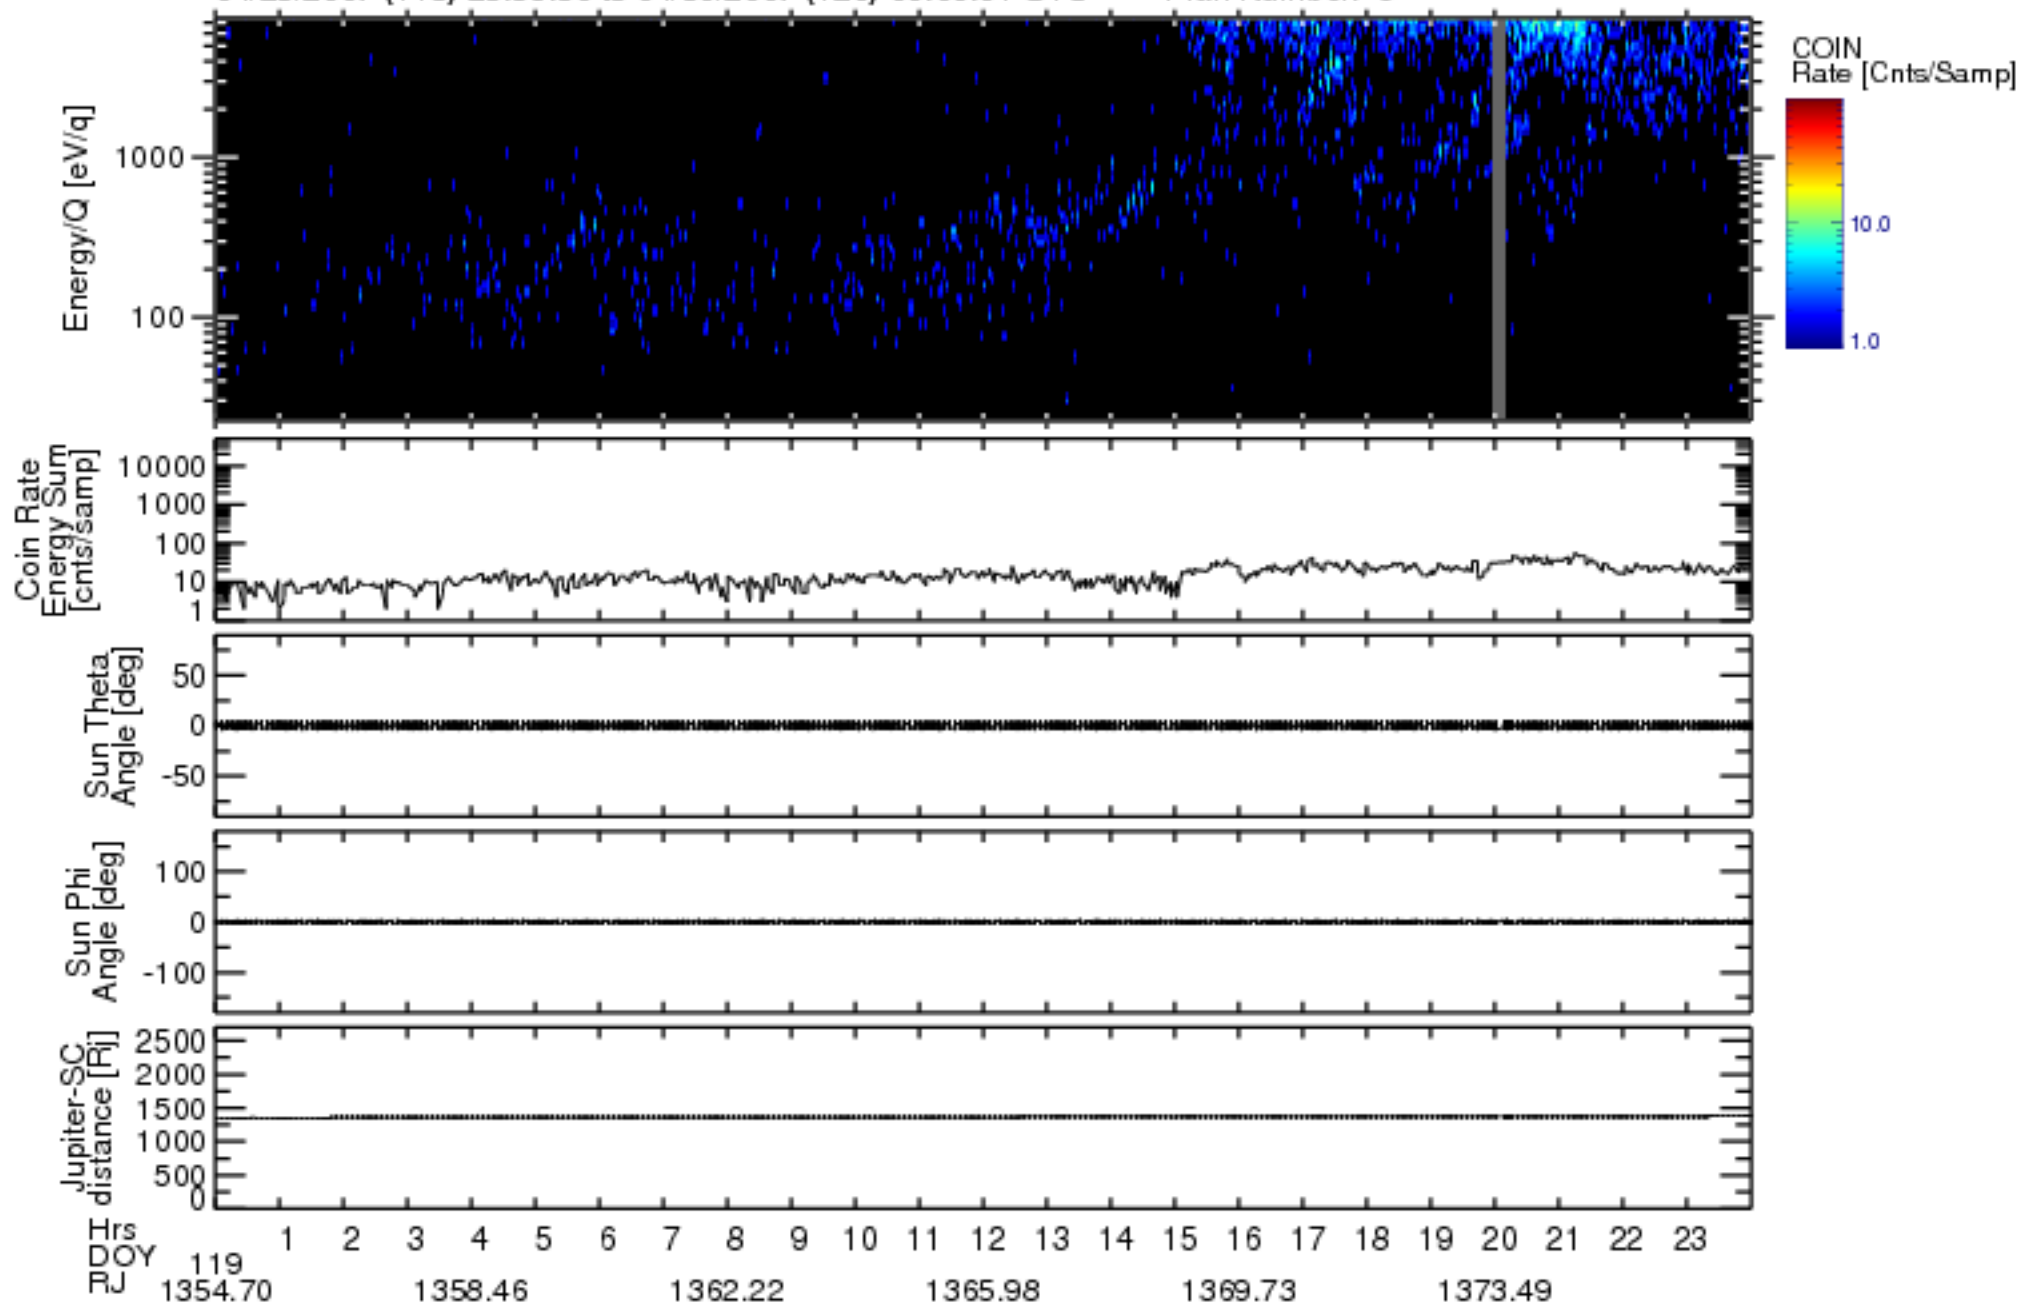

Solar Wind Around Pluto (SWAP) Data From New Horizons

04/28/2007 (118) 23:59:30 to 04/30/2007 (120) 00:00:01 UTC Plan Number: 5

Software Version: 2.3

Plot Created: Mon Jul 7 11:15:55 2008

Files: swa\_0039830400\_0x584\_scL1.flt to swa\_0040694400\_0x584\_scL1.flt