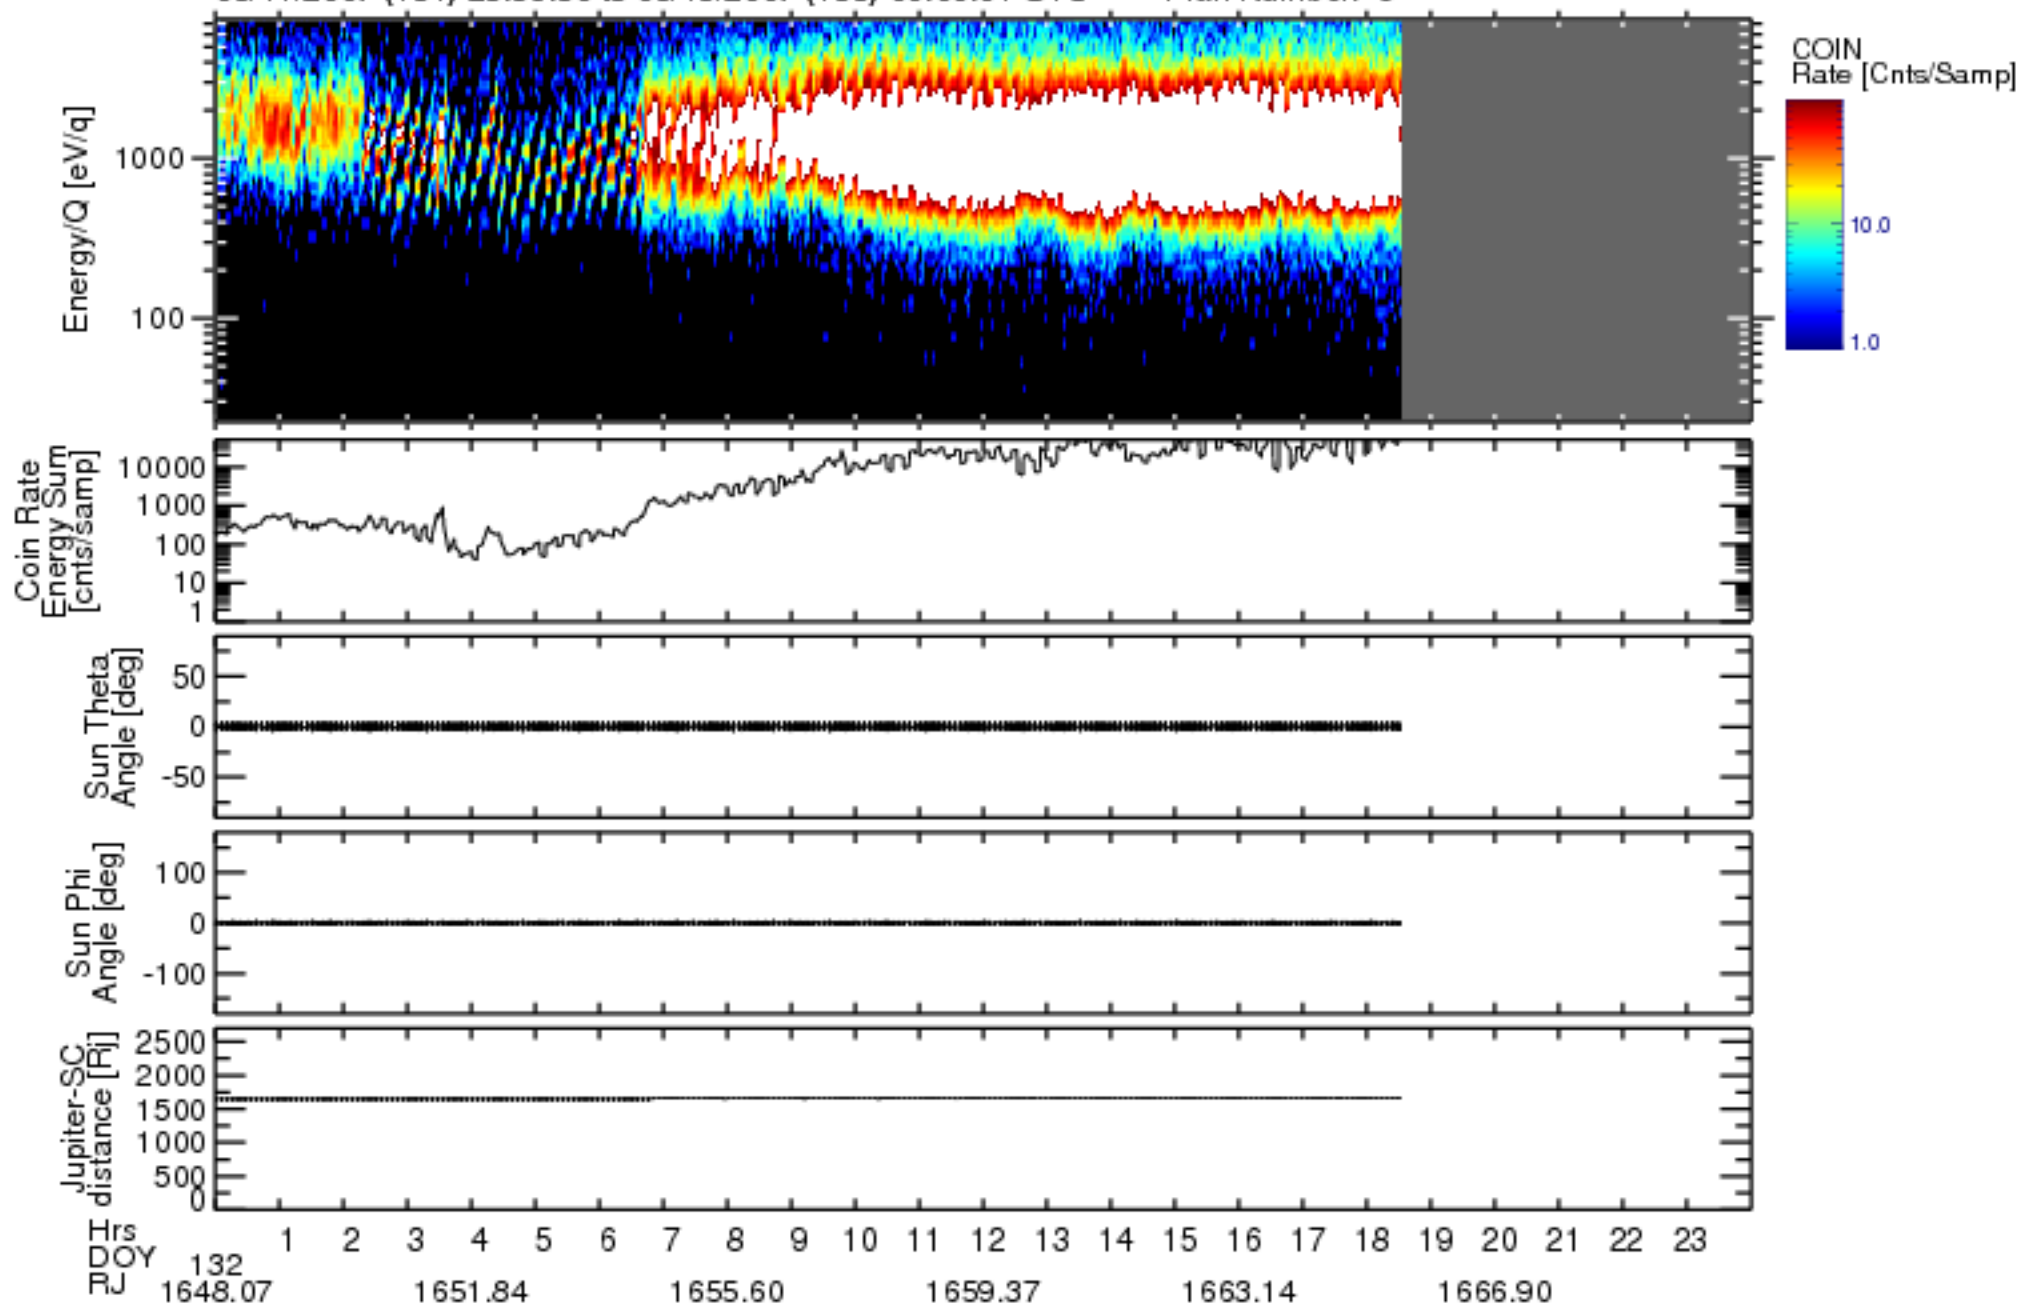

Solar Wind Around Pluto (SWAP) Data From New Horizons

05/11/2007 (131) 23:59:30 to 05/13/2007 (133) 00:00:01 UTC Plan Number: 5

Software Version: 2.3

Plot Created: Mon Jul 7 11:19:29 2008

Files: swa_0040694400_0x584_scL1.ftt to swa_0041644800_0x584_scL1.ftt

Files Created: 2008-06-26T19:14:22 to 2008-06-26T19:37:30