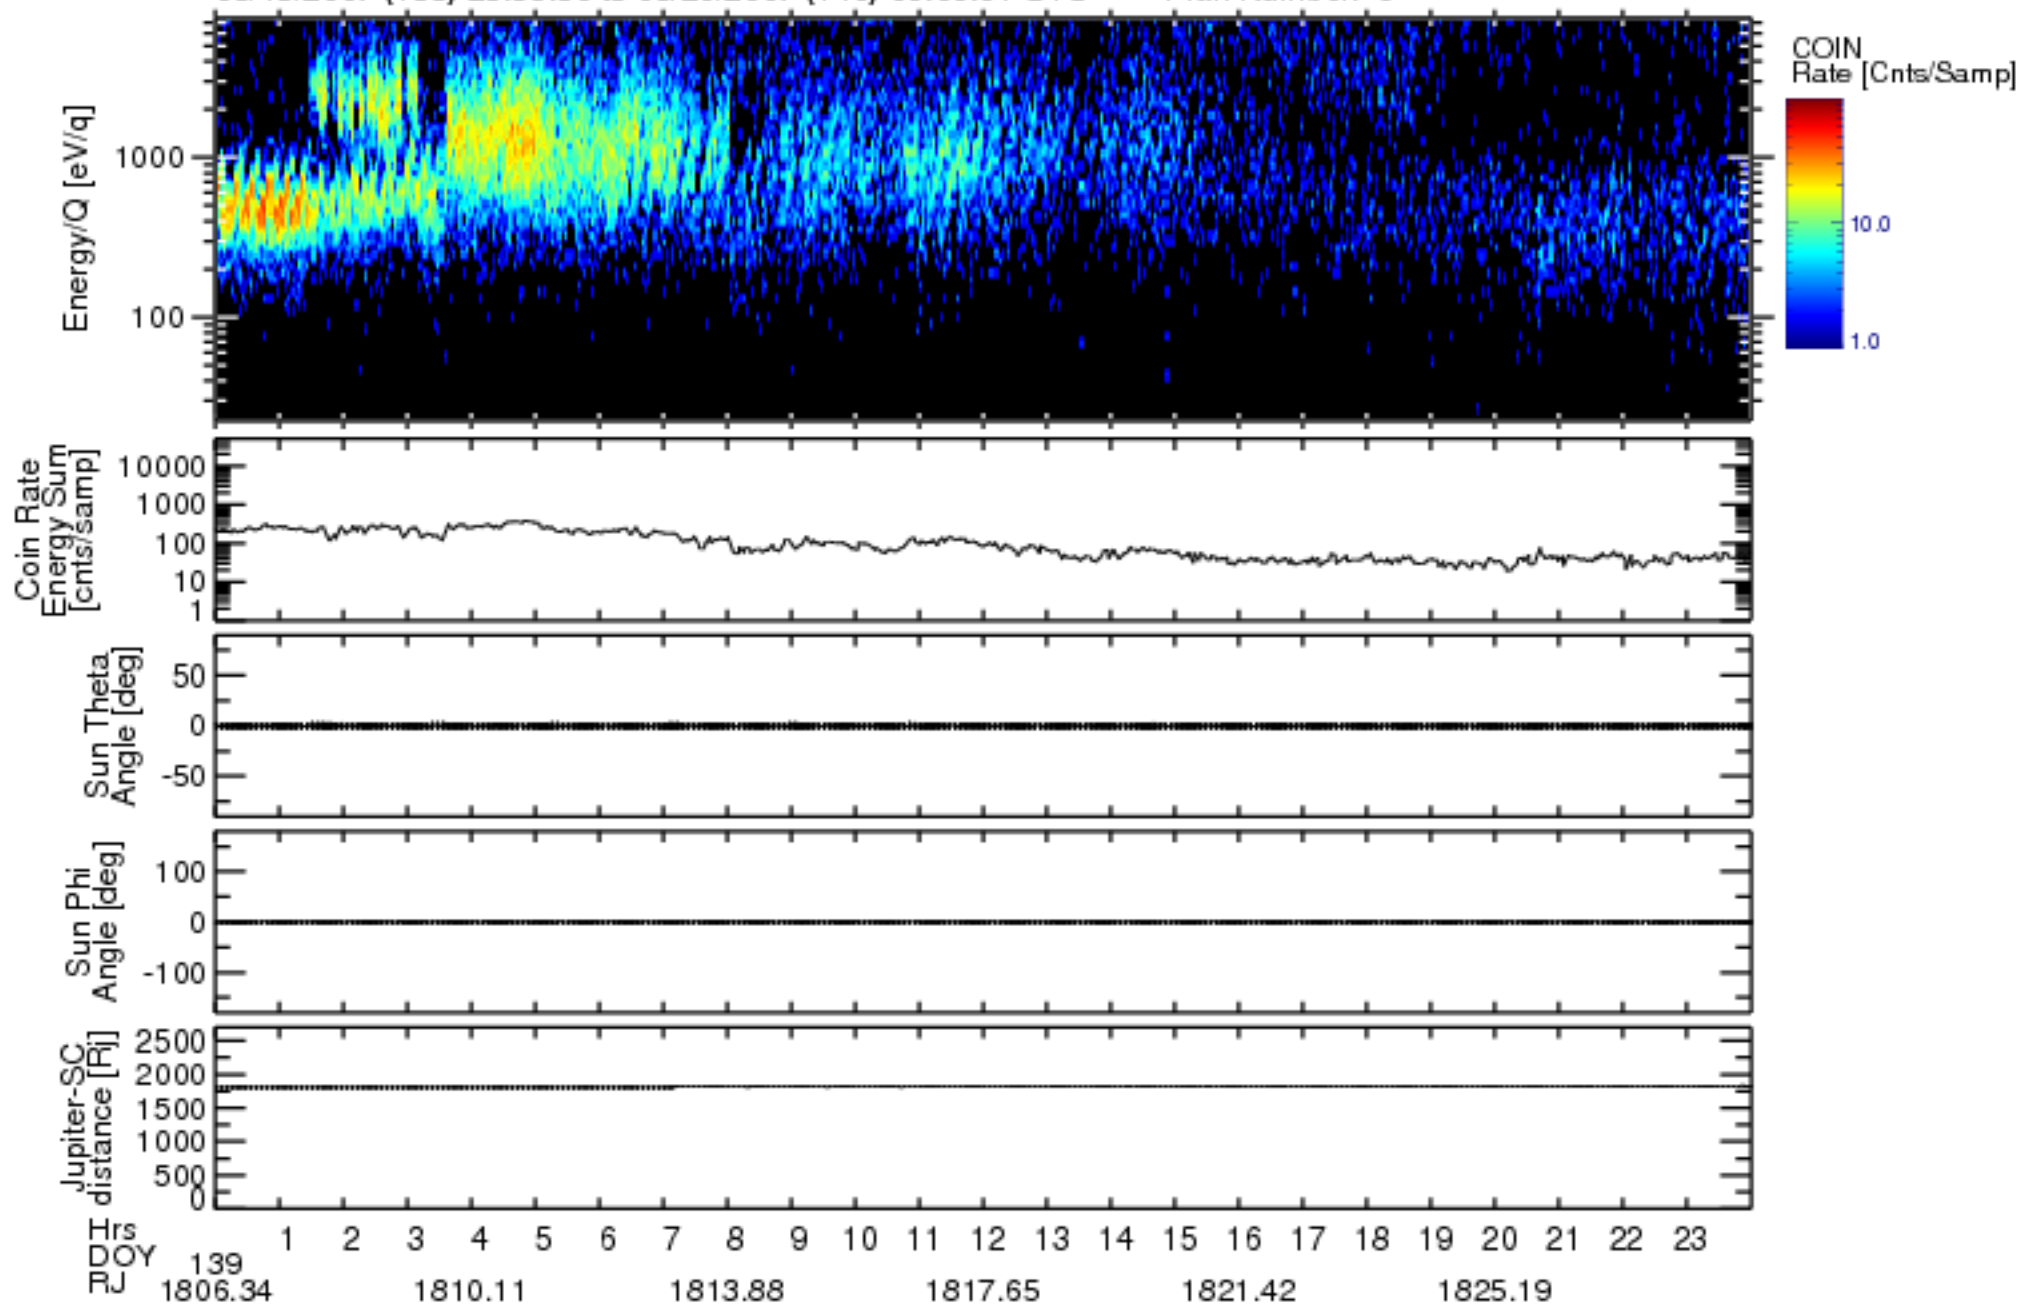

Solar Wind Around Pluto (SWAP) Data From New Horizons

05/18/2007 (138) 23:59:30 to 05/20/2007 (140) 00:00:01 UTC Plan Number: 5

Software Version: 2.3

Plot Created: Mon Jul 7 11:22:18 2008

Files: swa_0041558400_0x584_scL1.ftt to swa_0042422400_0x584_scL1.ftt

Files Created: 2008-06-26T19:34:58 to 2008-06-26T20:00:40