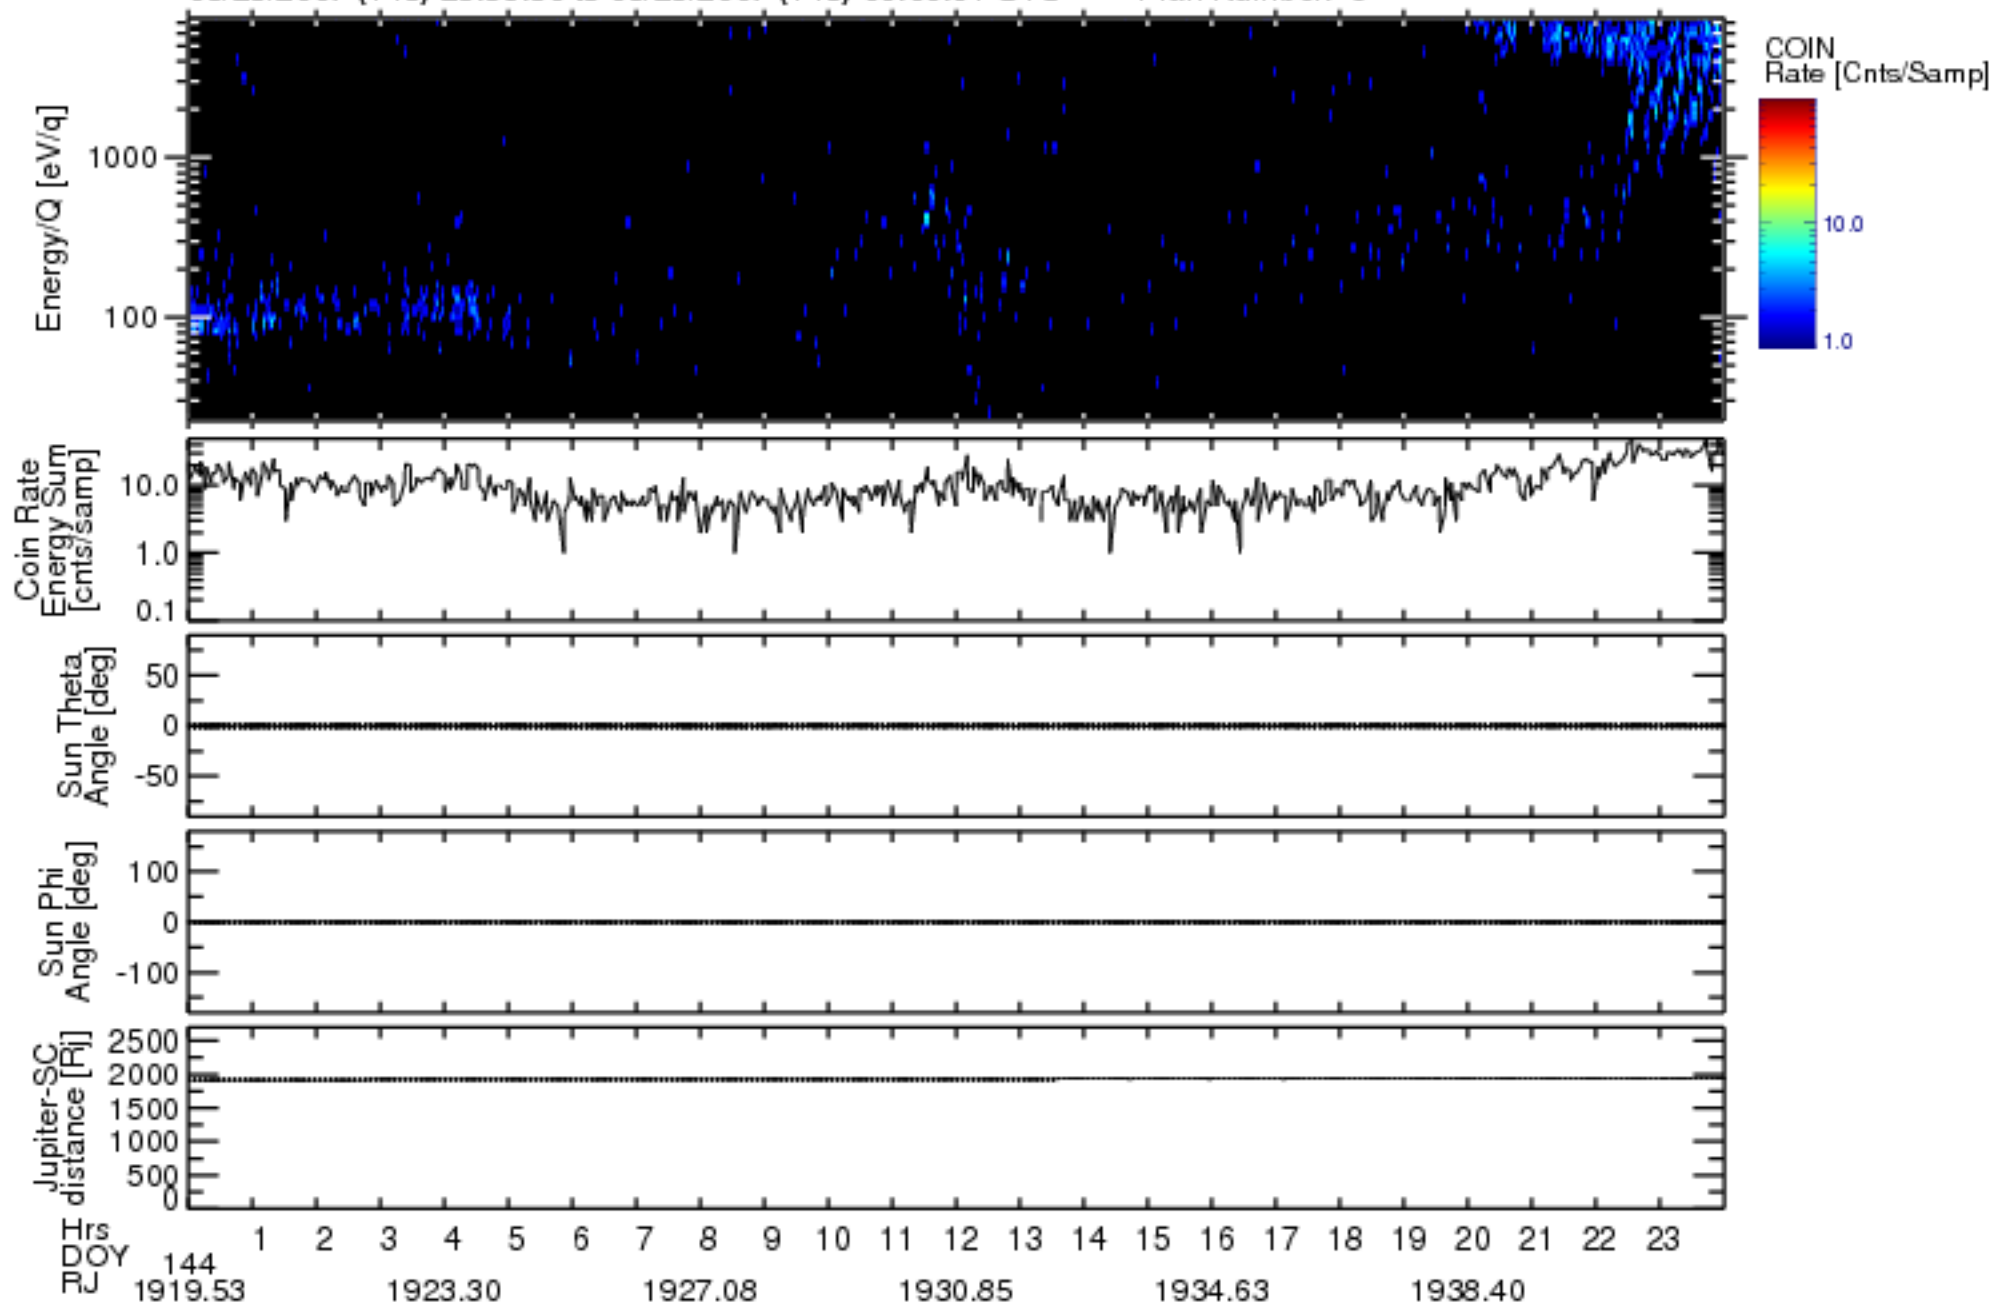

Solar Wind Around Pluto (SWAP) Data From New Horizons

05/23/2007 (143) 23:59:30 to 05/25/2007 (145) 00:00:01 UTC Plan Number: 5

Software Version: 2.3

Plot Created: Mon Jul 7 11:23:17 2008

Files: swa_0041558400_0x584_scL1.flt to swa_0042422400_0x584_scL1.flt

Files Created: 2008-06-26T19:34:58 to 2008-06-26T20:00:40