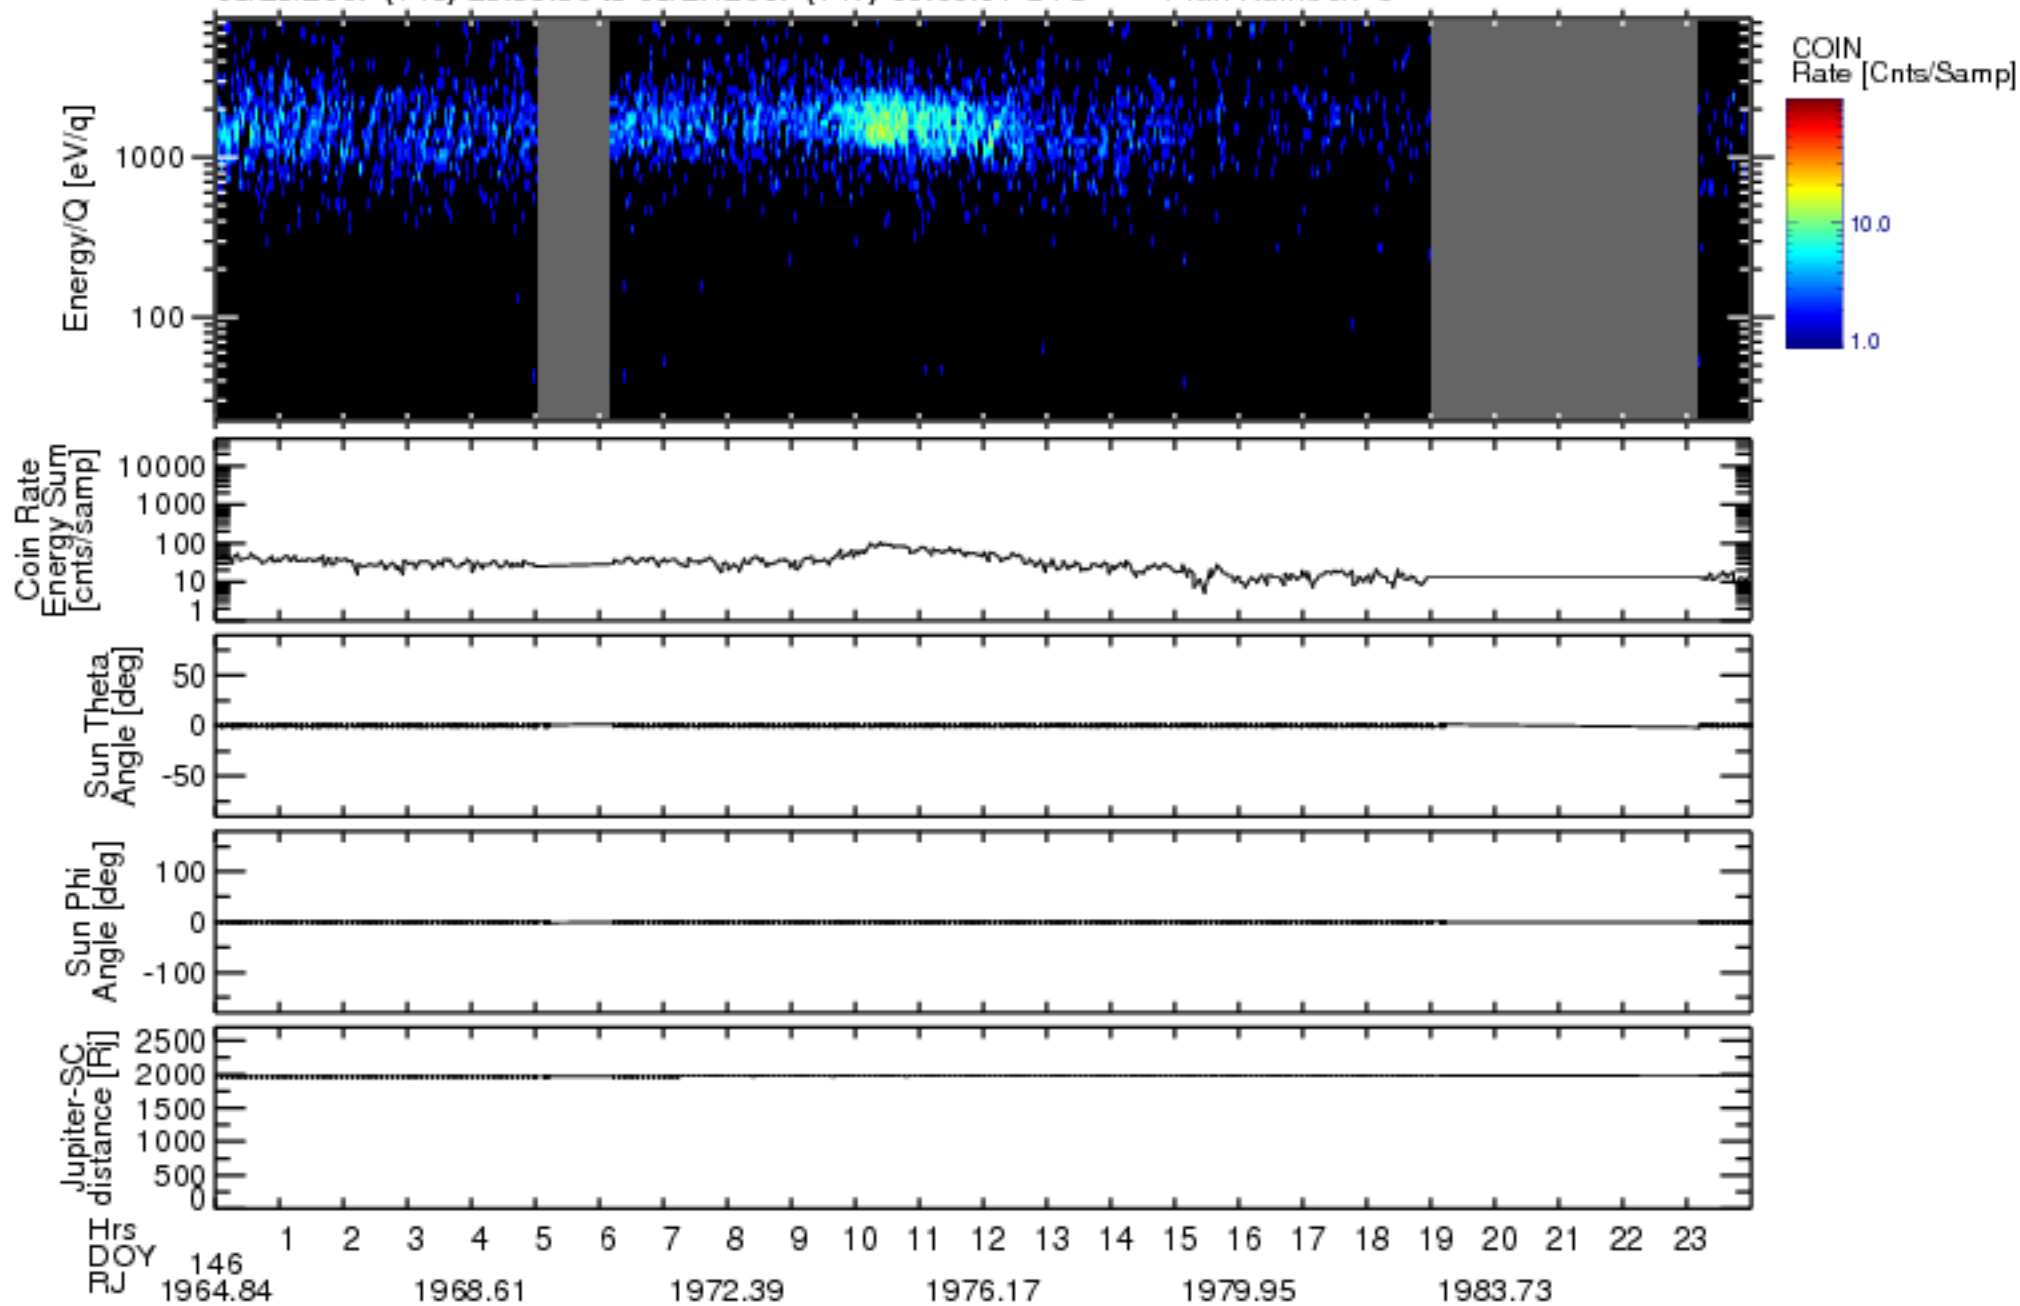

Solar Wind Around Pluto (SWAP) Data From New Horizons

05/25/2007 (145) 23:59:30 to 05/27/2007 (147) 00:00:01 UTC Plan Number: 5

Software Version: 2.3

Plot Created: Mon Jul 7 12:36:24 2008

Files: swa_0042422400_0x584_scL1.ftt to swa_0043286400_0x584_scL1.ftt