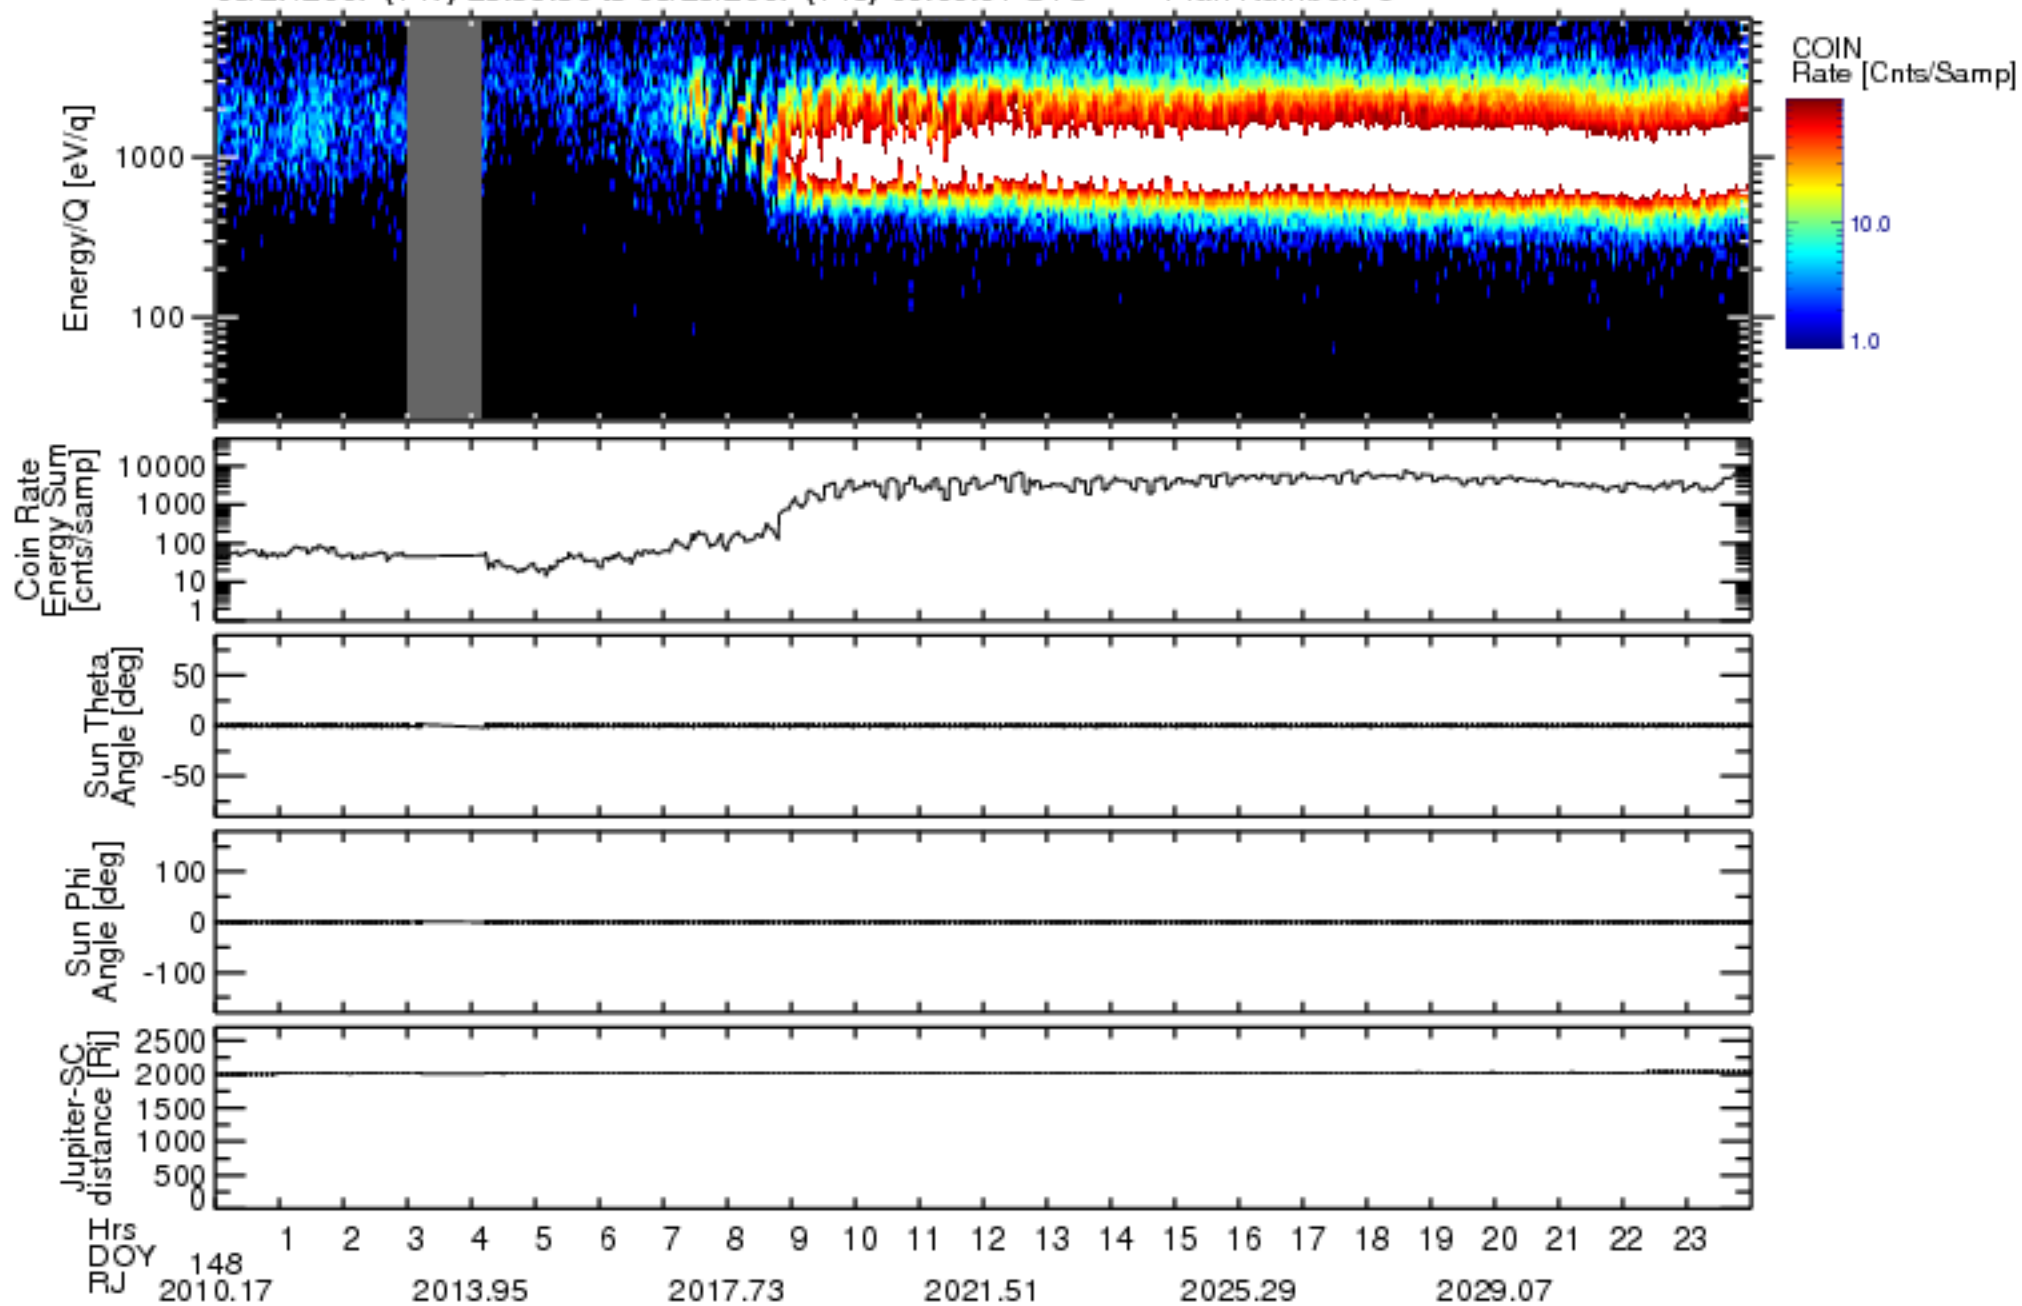

Solar Wind Around Pluto (SWAP) Data From New Horizons

05/27/2007 (147) 23:59:30 to 05/29/2007 (149) 00:00:01 UTC Plan Number: 5

Software Version: 2.3

Plot Created: Mon Jul 7 12:36:55 2008

Files: swa\_0042422400\_0x584\_scL1.ftt to swa\_0043286400\_0x584\_scL1.ftt

Files Created: 2008-06-26T20:00:40 to 2008-06-26T20:27:12