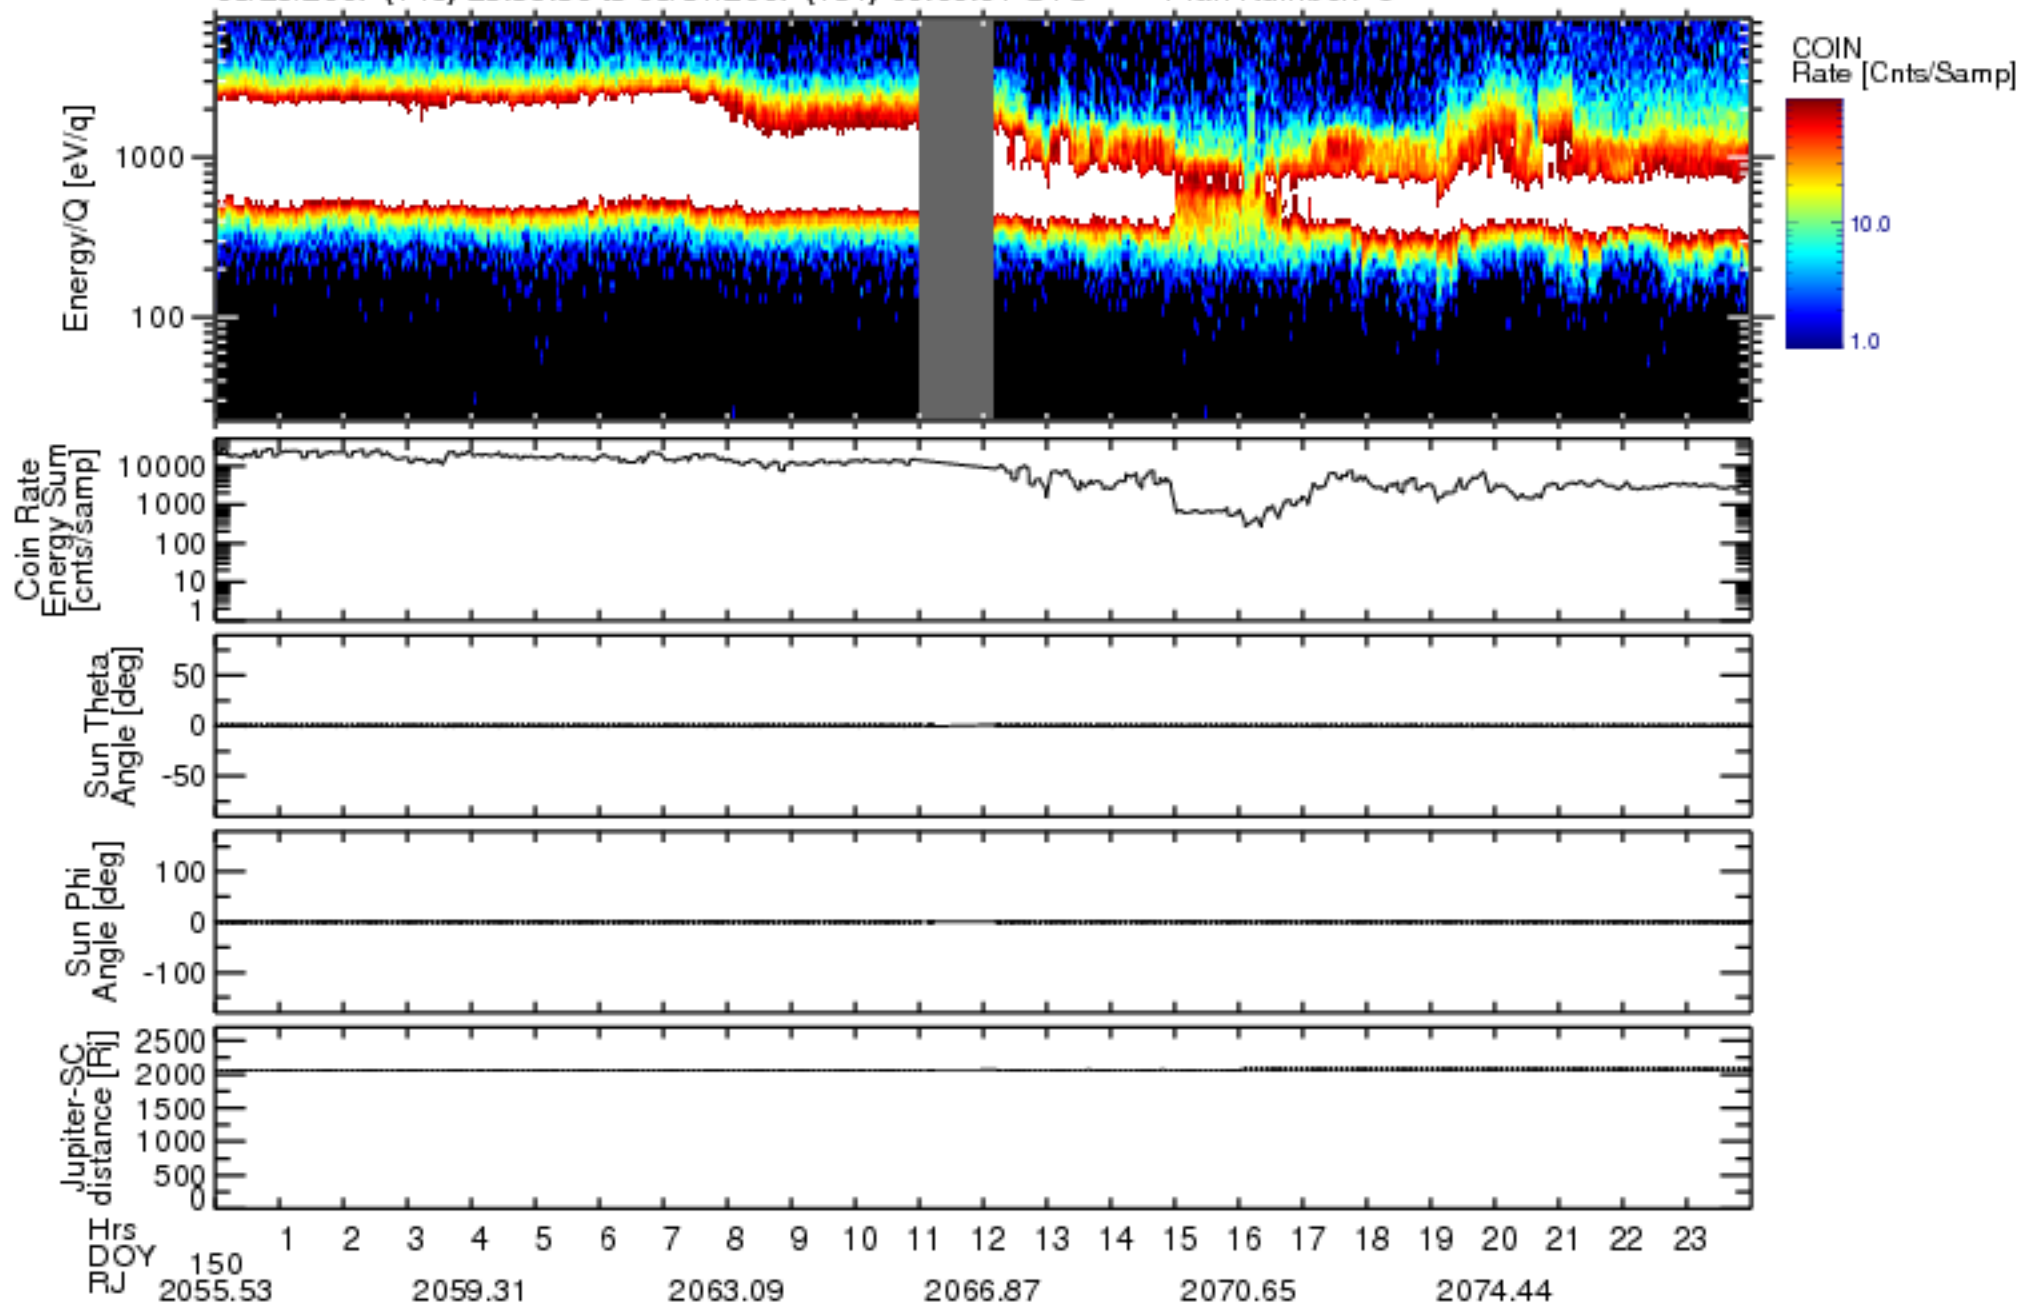

Solar Wind Around Pluto (SWAP) Data From New Horizons

05/29/2007 (149) 23:59:30 to 05/31/2007 (151) 00:00:01 UTC Plan Number: 5

Software Version: 2.3

Plot Created: Mon Jul 7 12:37:27 2008

Files: swa\_0042422400\_0x584\_scL1.ftt to swa\_0043286400\_0x584\_scL1.ftt

Files Created: 2008-06-26T20:00:40 to 2008-06-26T20:27:12