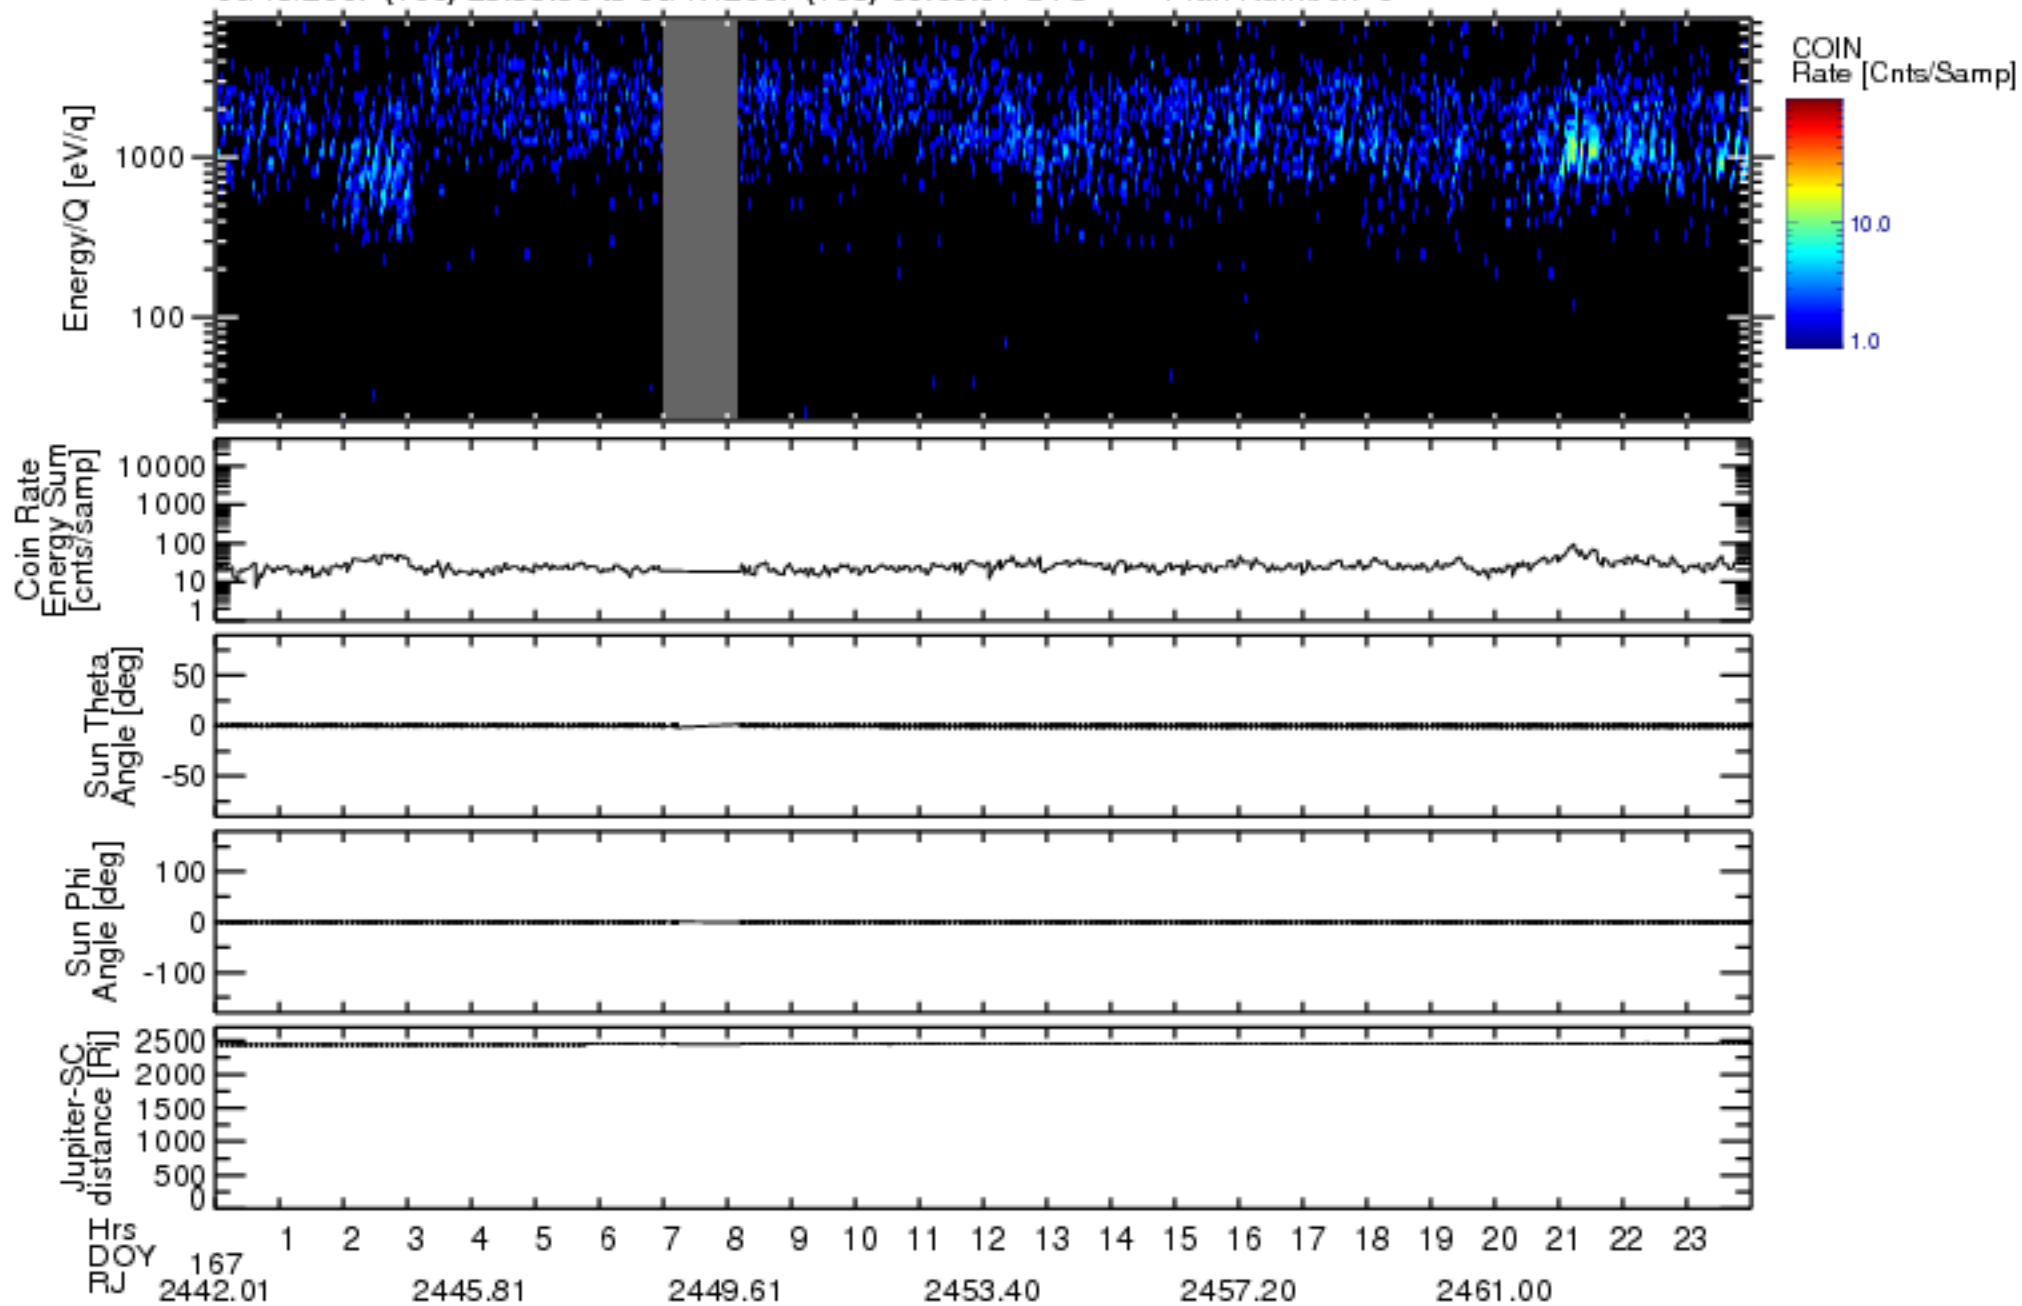

Solar Wind Around Pluto (SWAP) Data From New Horizons

06/15/2007 (166) 23:59:30 to 06/17/2007 (168) 00:00:01 UTC Plan Number: 5

Software Version: 2.3

Plot Created: Mon Jul 7 11:32:29 2008

Files: swa_0044150400_0x584_scL1.flt to swa_0044668800_0x584_scL1.flt

Files Created: 2008-06-26T20:48:24 to 2008-06-26T21:00:02