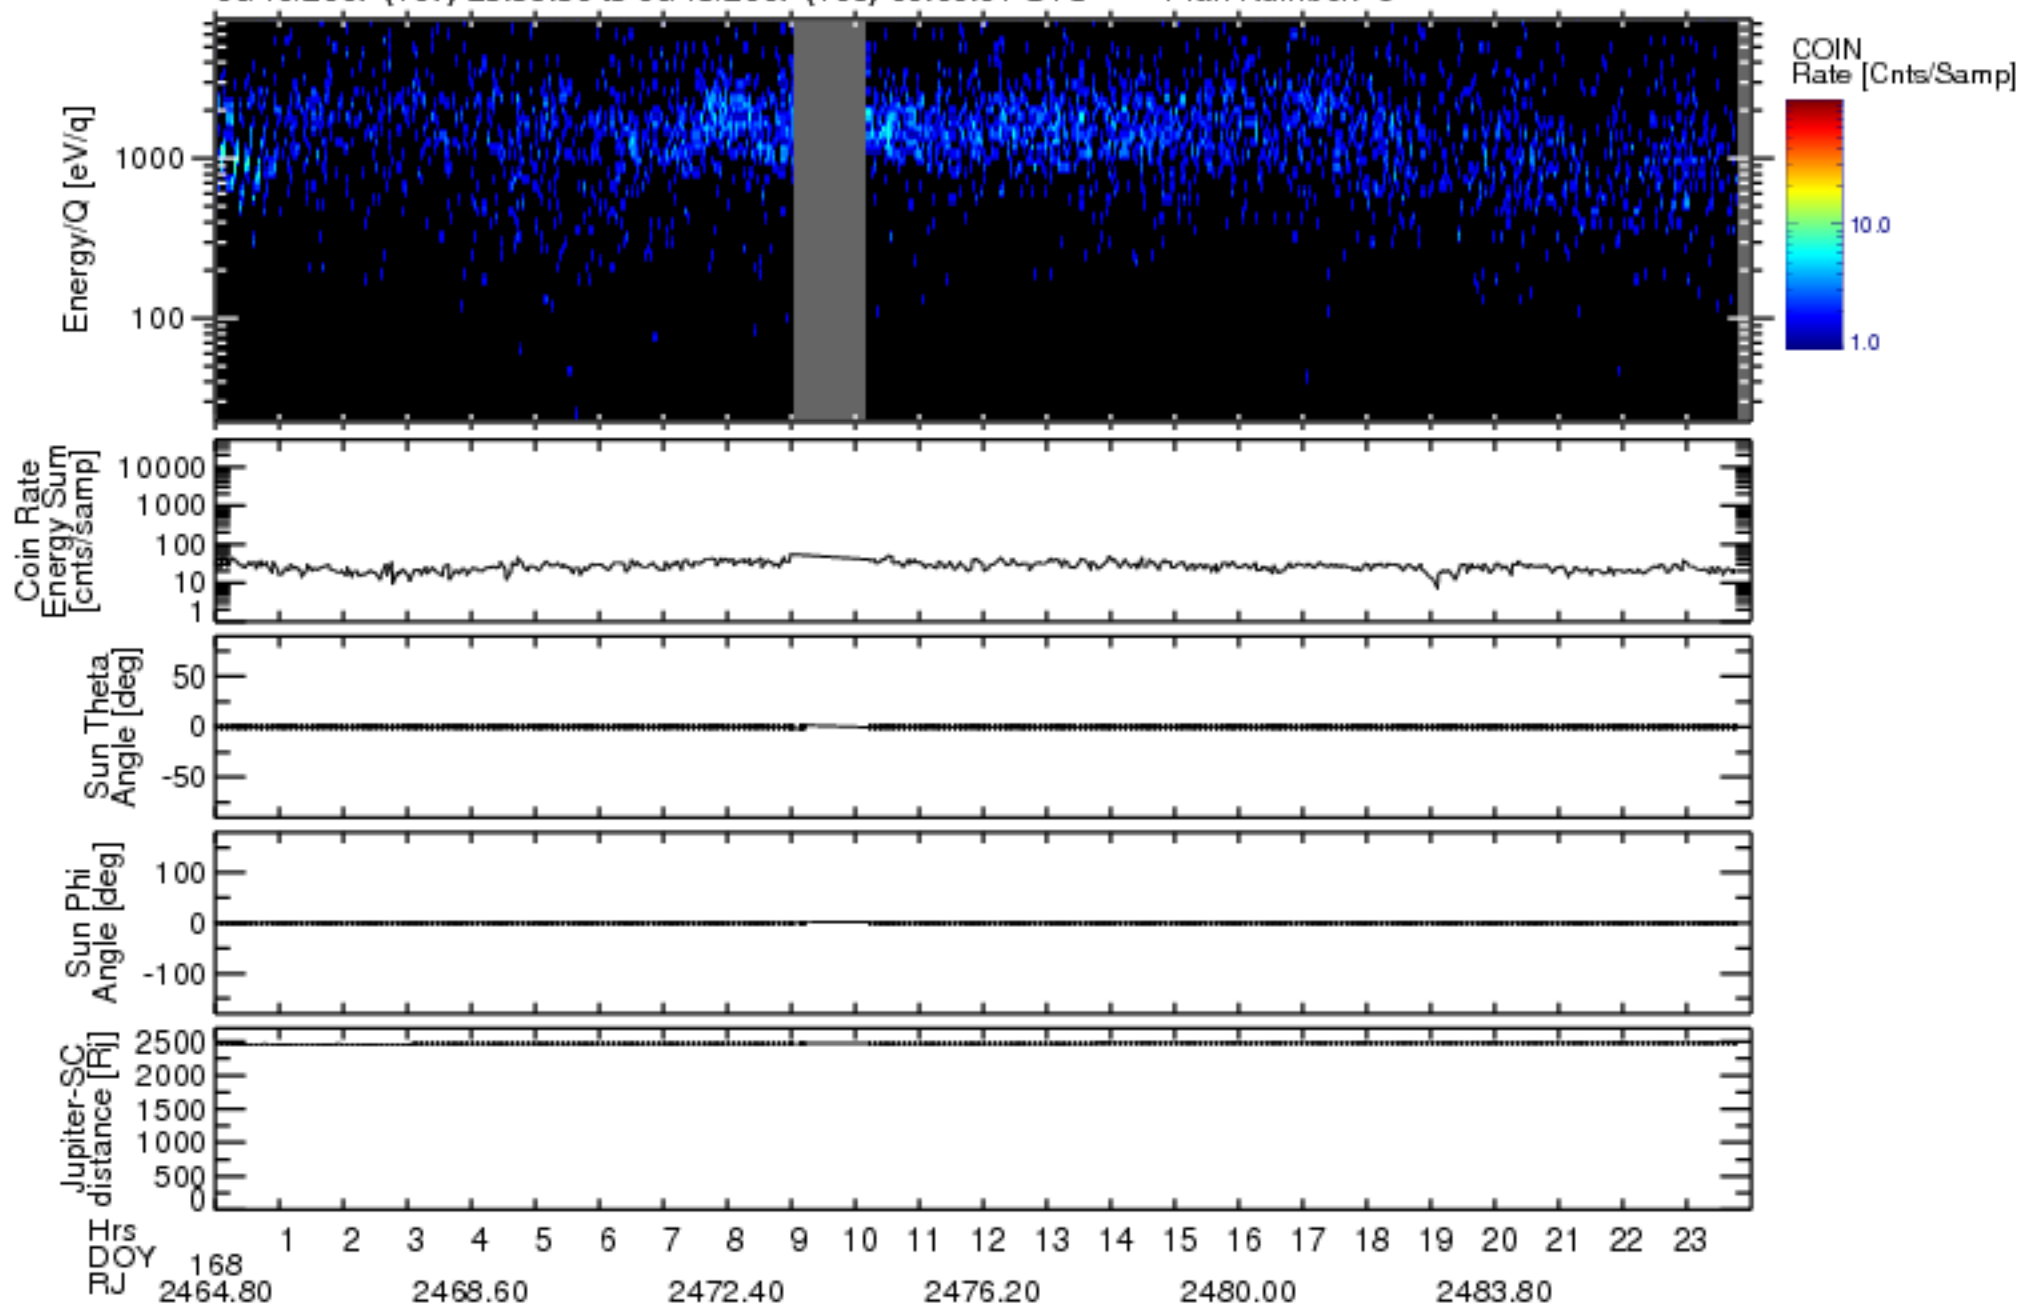

Solar Wind Around Pluto (SWAP) Data From New Horizons

06/16/2007 (167) 23:59:30 to 06/18/2007 (169) 00:00:01 UTC Plan Number: 5

Software Version: 2.3

Plot Created: Mon Jul 7 11:32:36 2008

Files: swa_0044150400_0x584_scL1.flt to swa_0044668800_0x584_scL1.flt

Files Created: 2008-06-26T20:48:24 to 2008-06-26T21:00:02