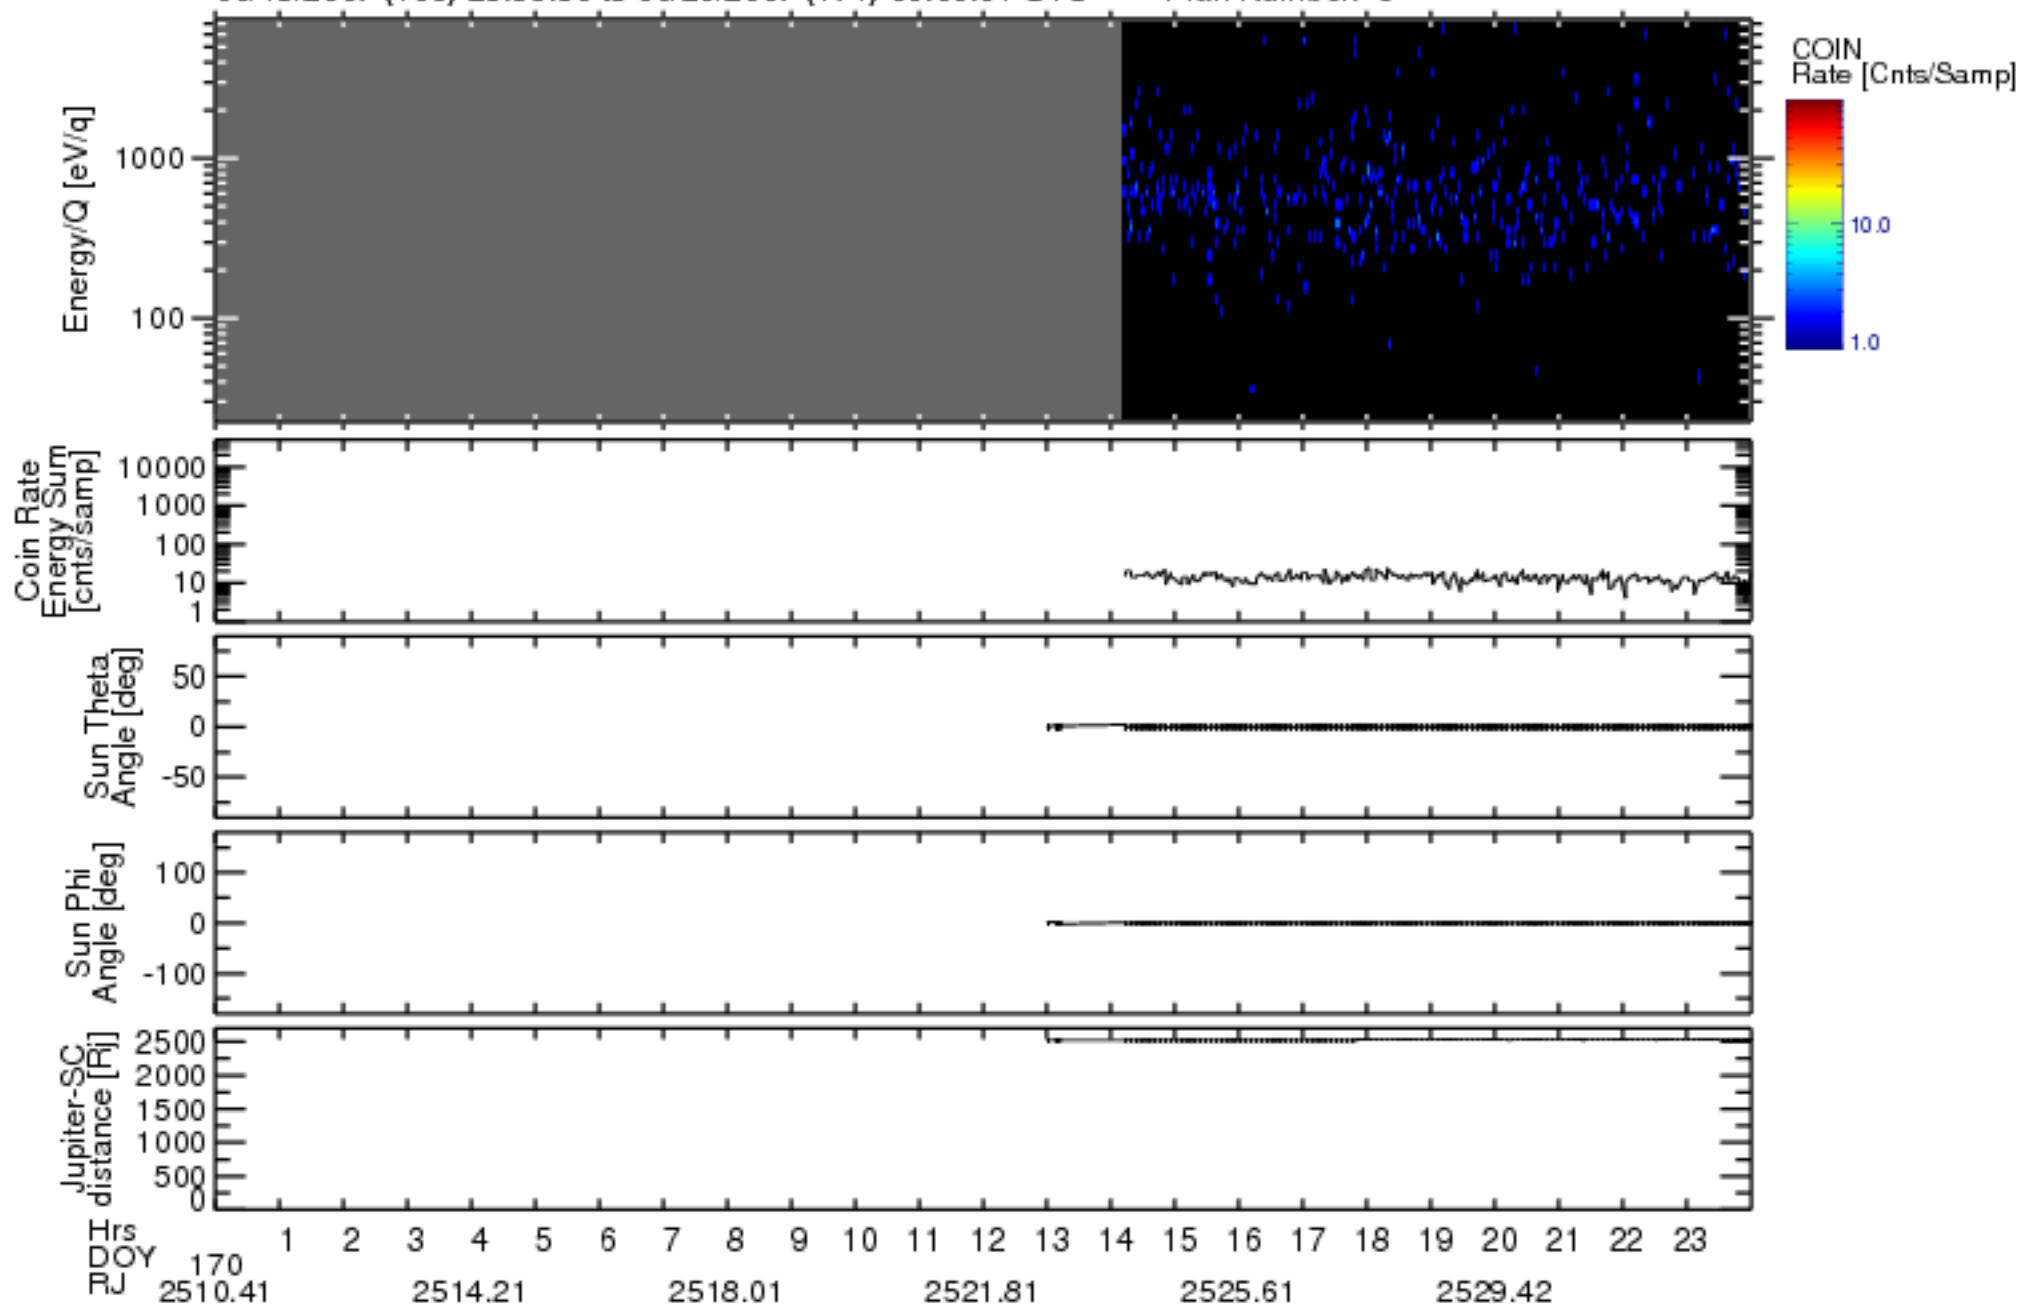

Solar Wind Around Pluto (SWAP) Data From New Horizons

06/18/2007 (169) 23:59:30 to 06/20/2007 (171) 00:00:01 UTC

Plan Number: 5

Software Version: 2.3

Plot Created: Mon Jul 7 11:32:44 2008

Files: swa_0044150400_0x584_scL1.ftt to swa_0044668800_0x584_scL1.ftt

Files Created: 2008-06-26T20:48:24 to 2008-06-26T21:00:02