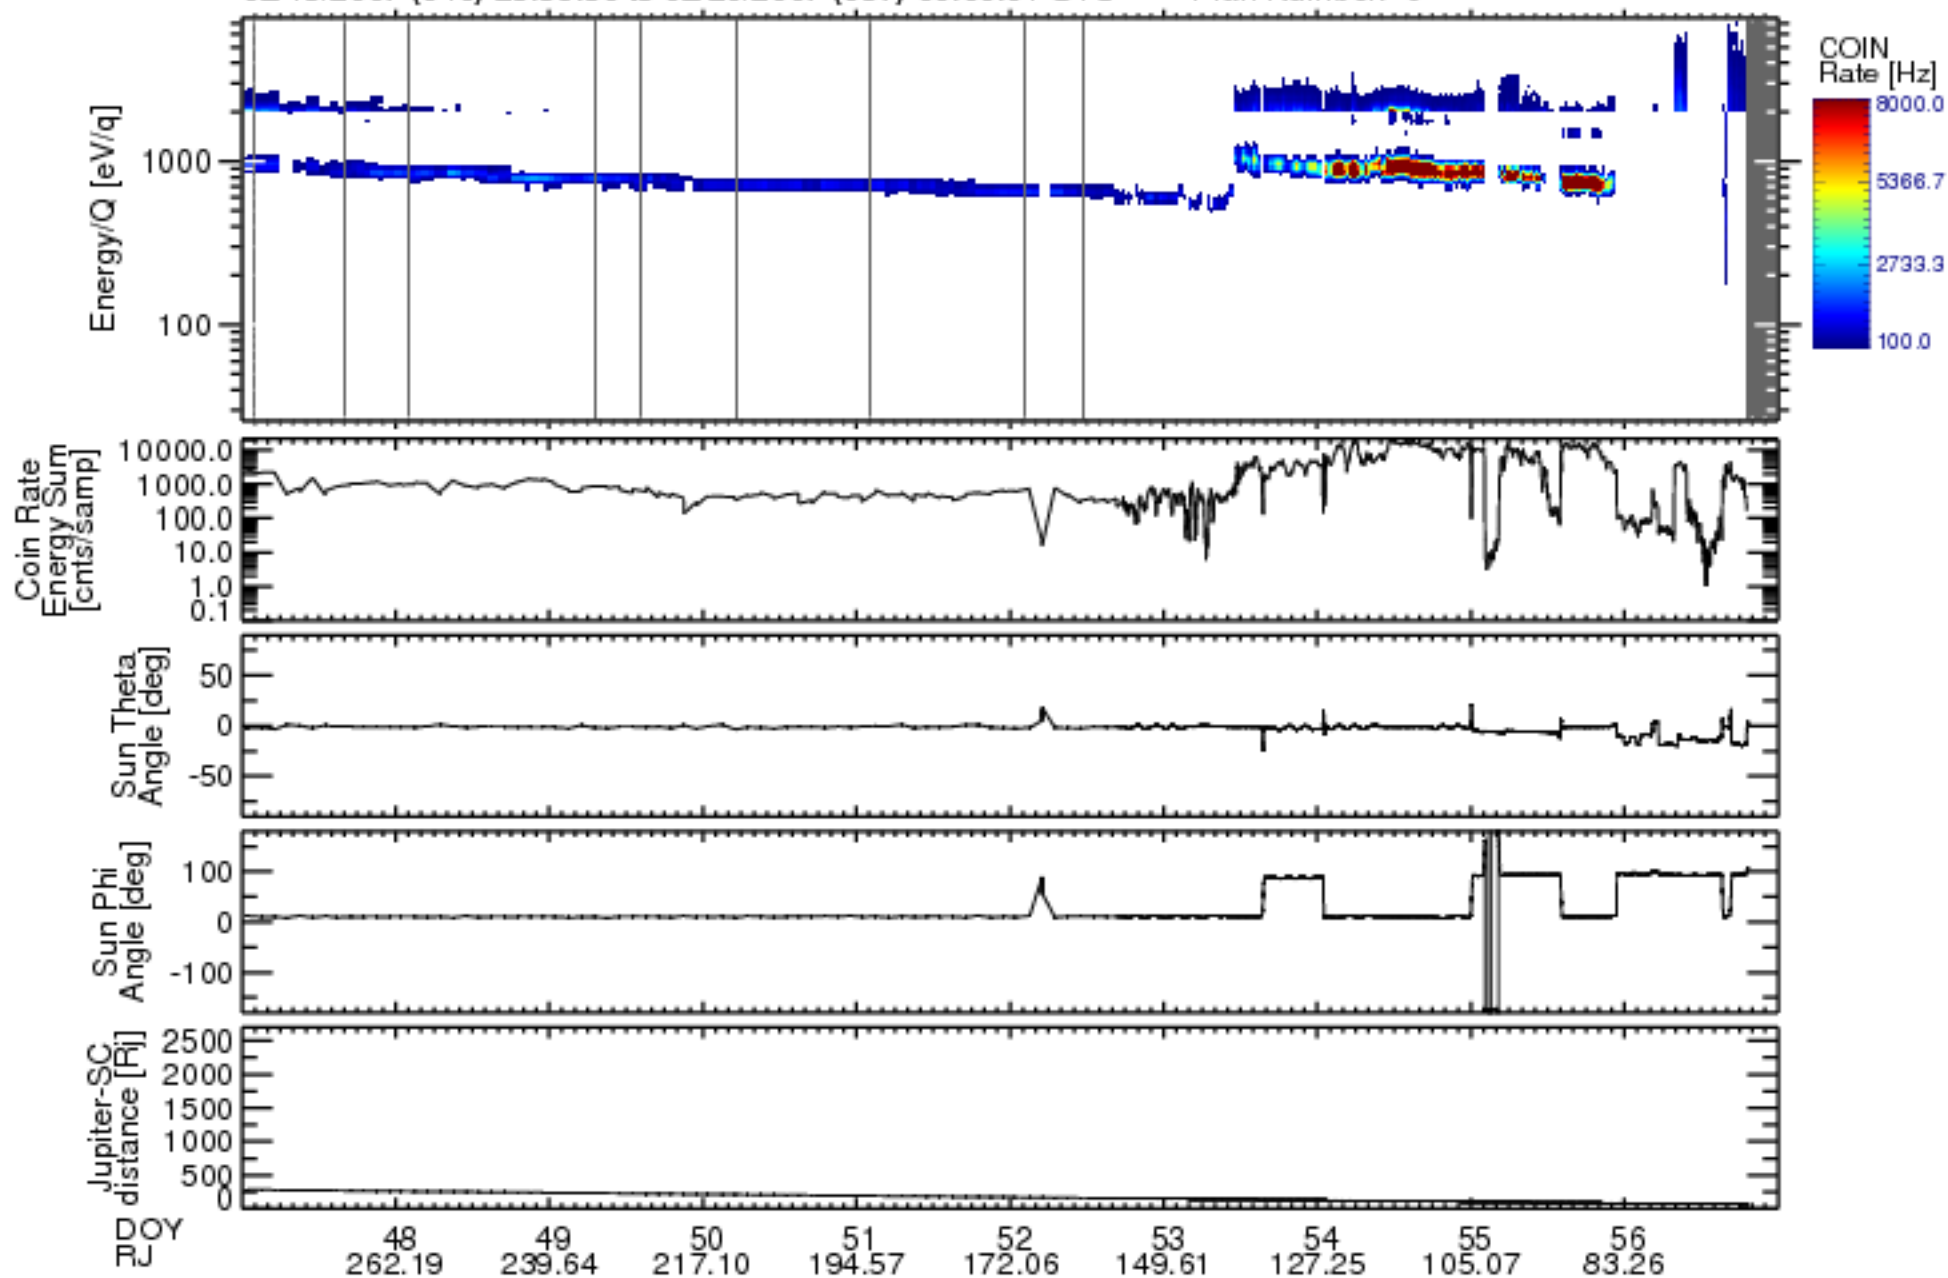

Solar Wind Around Pluto (SWAP) Data From New Horizons

02/15/2007 (046) 23:59:30 to 02/26/2007 (057) 00:00:01 UTC Plan Number: 0

Software Version: 2.3

Plot Created: Mon Jul 7 10:56:45 2008

Files: swa\_0033871936\_0x584\_scL1.ftt to swa\_0034732800\_0x584\_scL1.ftt

Files Created: 2008-06-26T16:27:45 to 2008-06-26T16:41:37