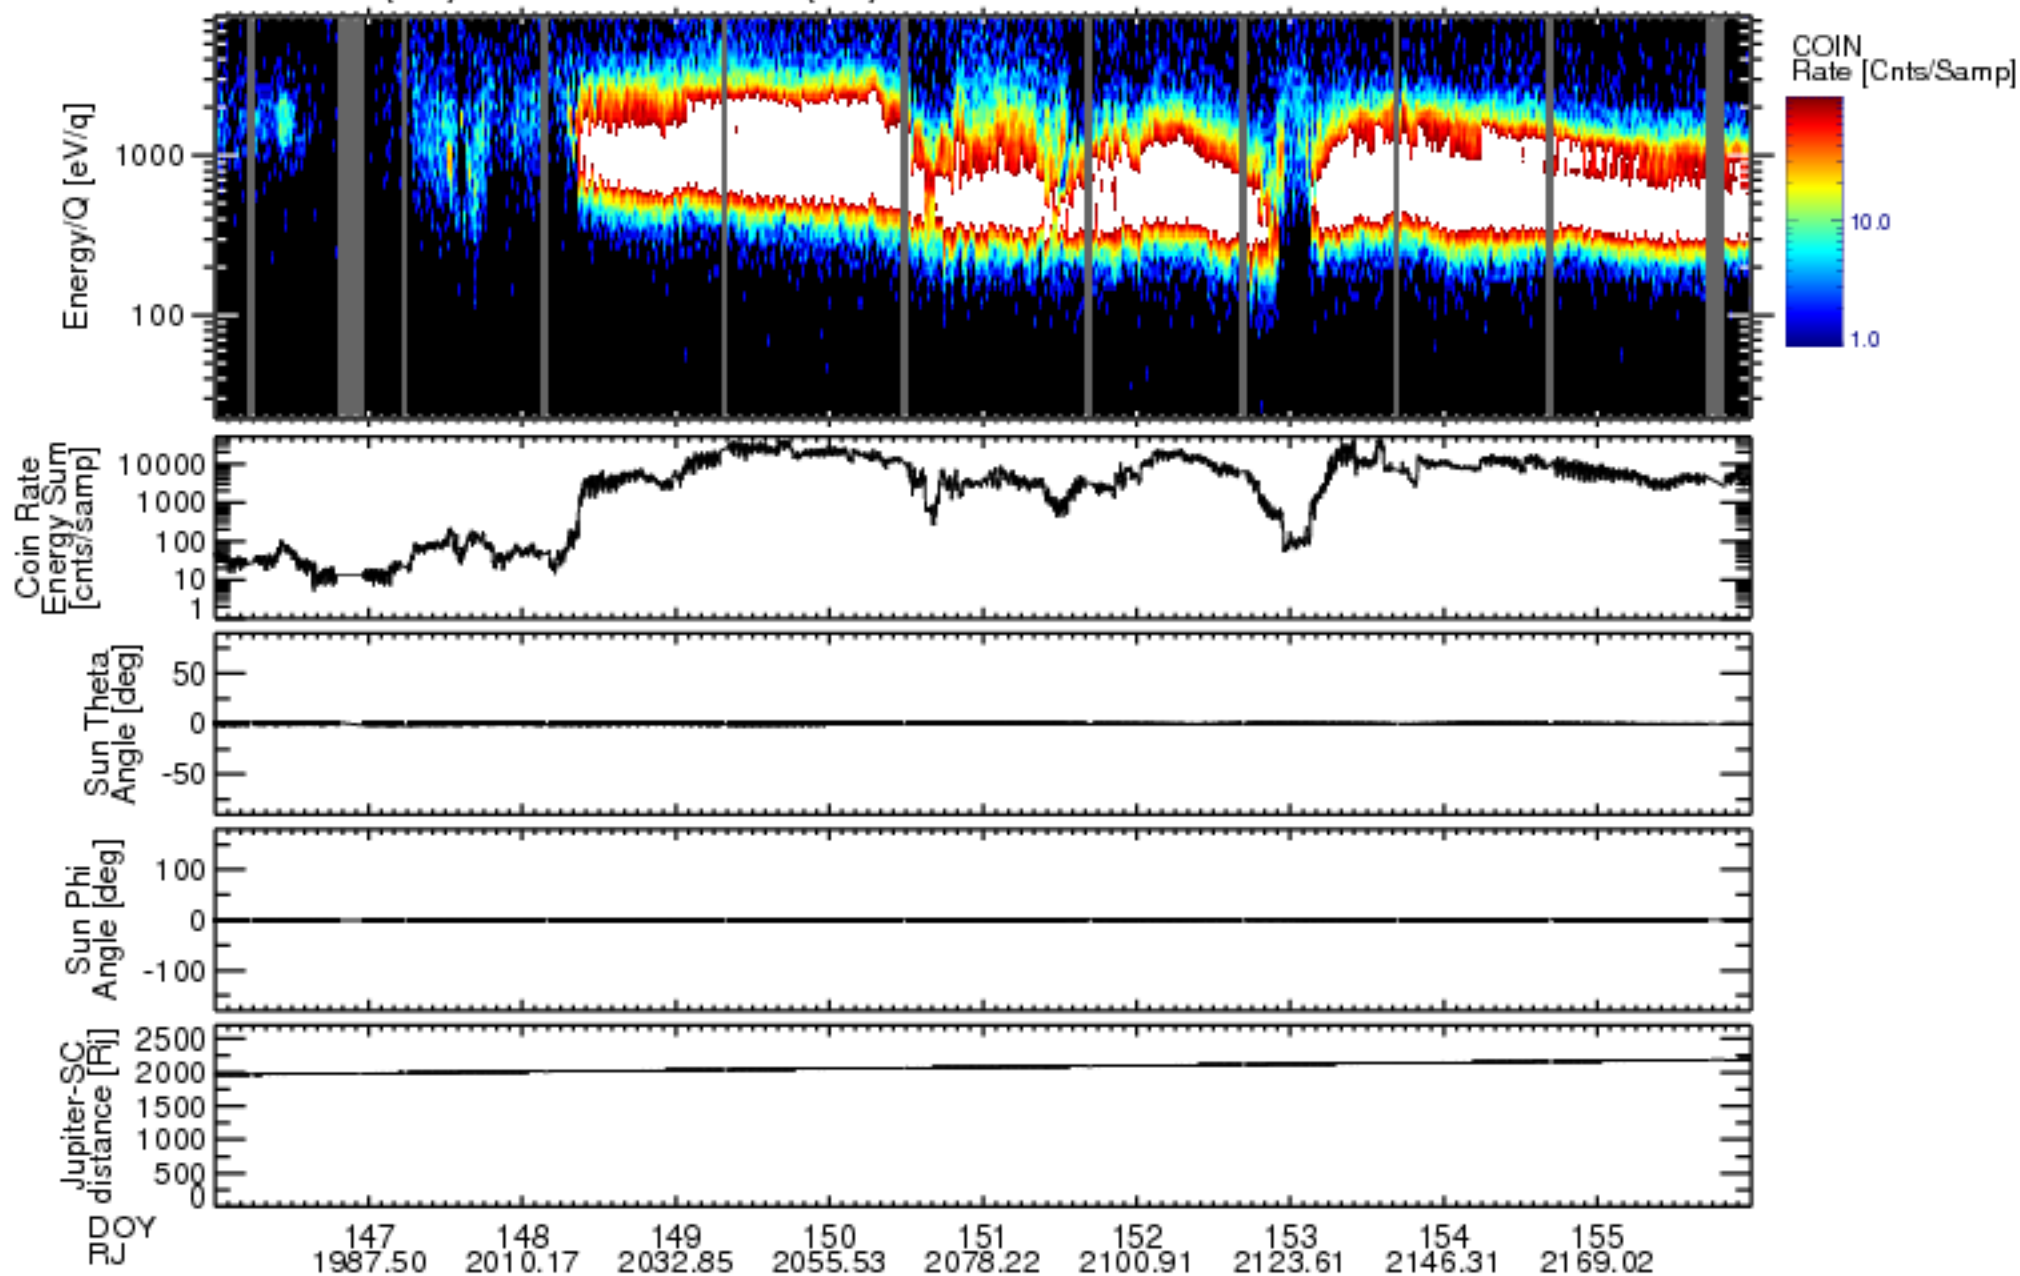

Solar Wind Around Pluto (SWAP) Data From New Horizons

05/25/2007 (145) 23:59:30 to 06/05/2007 (156) 00:00:01 UTC

Plan Number: 5

Software Version: 2.3

Plot Created: Mon Jul 7 12:36:08 2008

Files: swa\_0042422400\_0x584\_scL1.flt to swa\_0043286400\_0x584\_scL1.flt

Files Created: 2008-06-26T20:00:40 to 2008-06-26T20:27:12