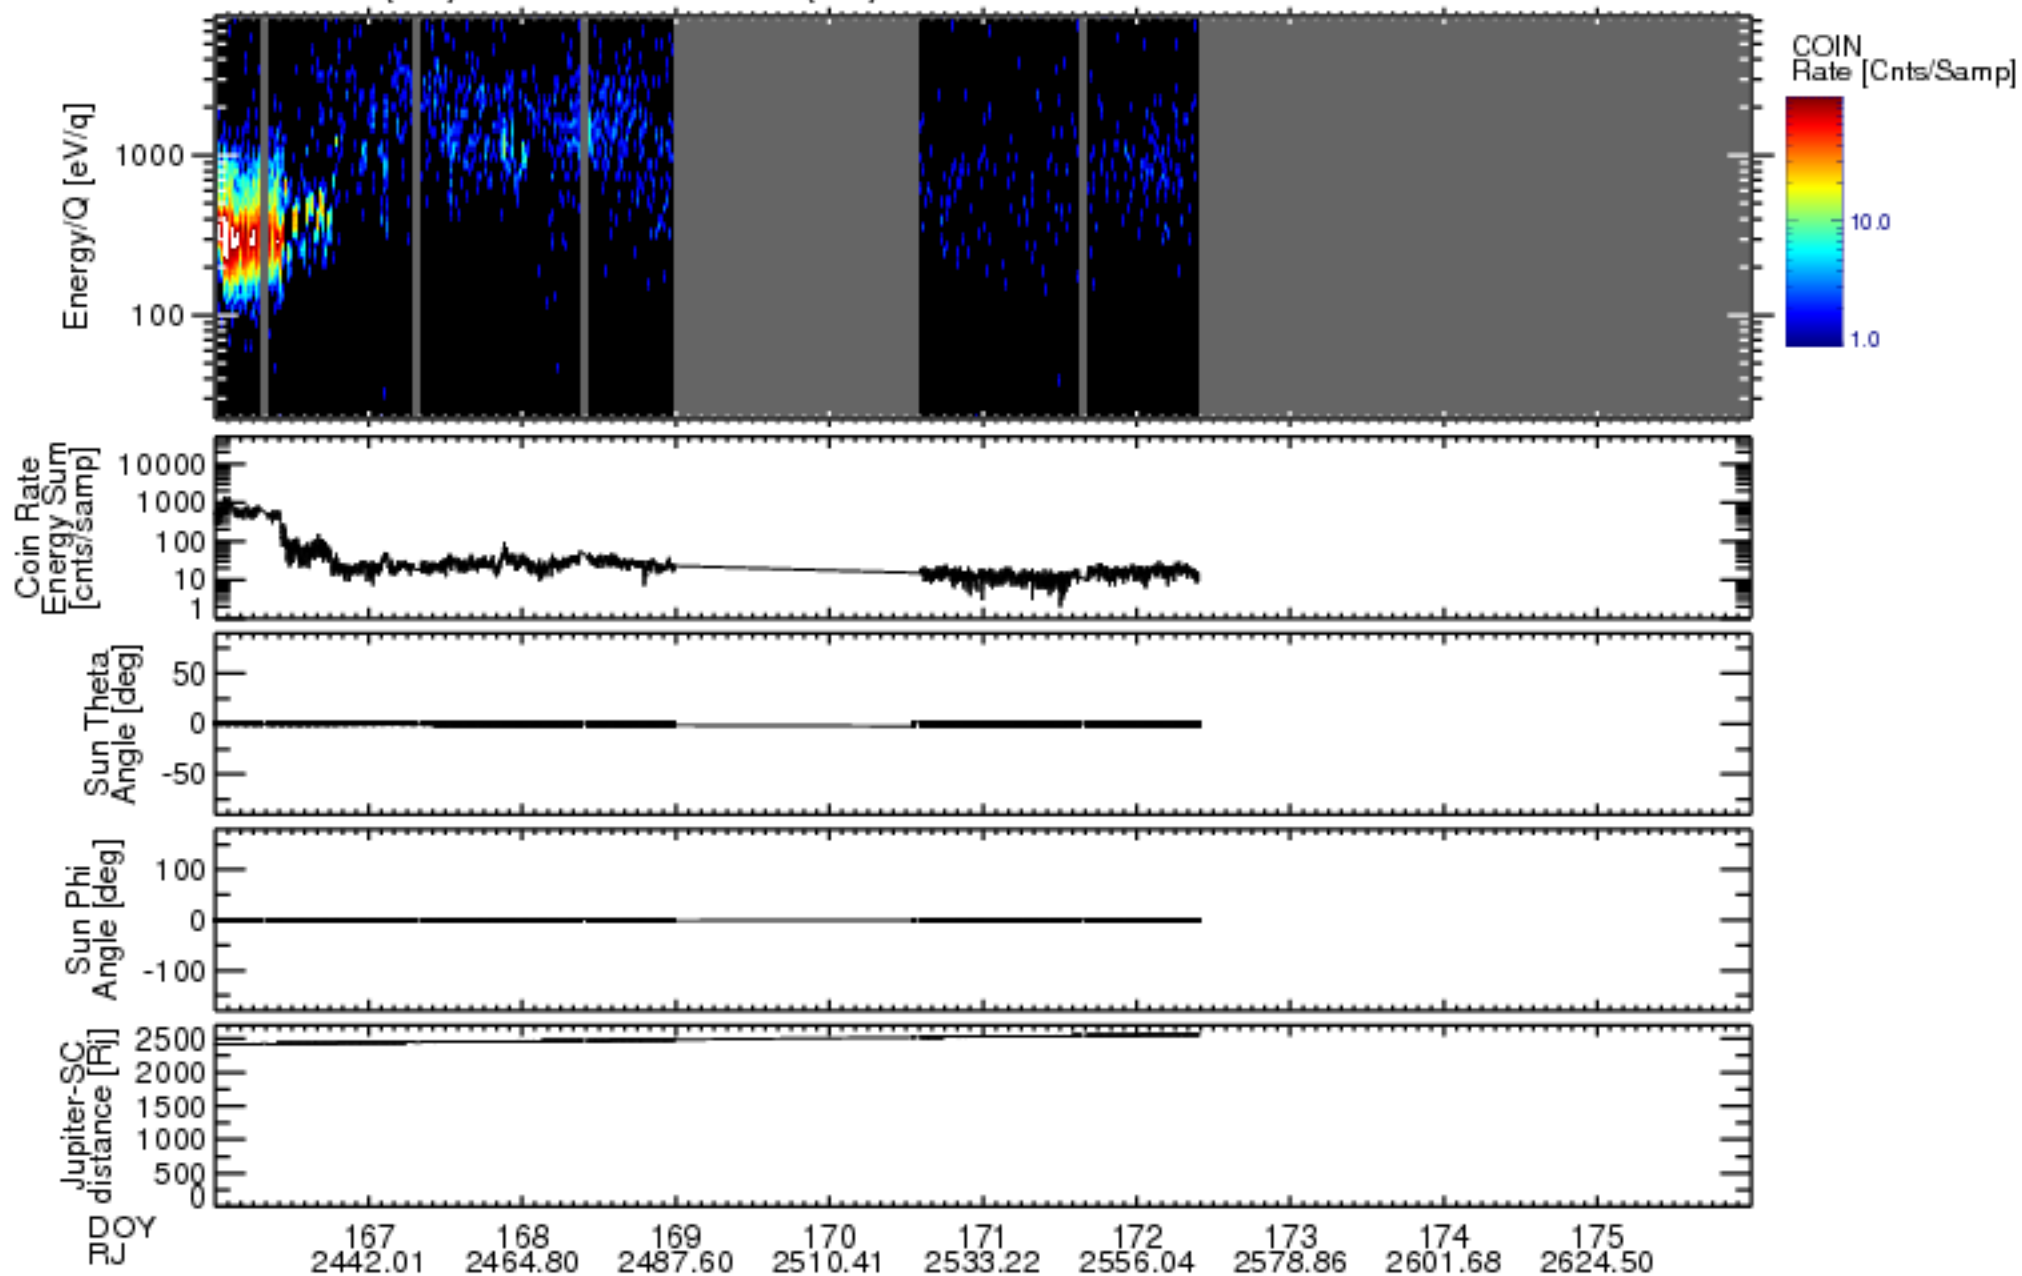

Solar Wind Around Pluto (SWAP) Data From New Horizons

06/14/2007 (165) 23:59:30 to 06/25/2007 (176) 00:00:01 UTC Plan Number: 5

Software Version: 2.3

Plot Created: Mon Jul 7 11:32:14 2008

Files: swa_0044150400_0x584_scL1.ftt to swa_0044668800_0x584_scL1.ftt

Files Created: 2008-06-26T20:48:24 to 2008-06-26T21:00:02