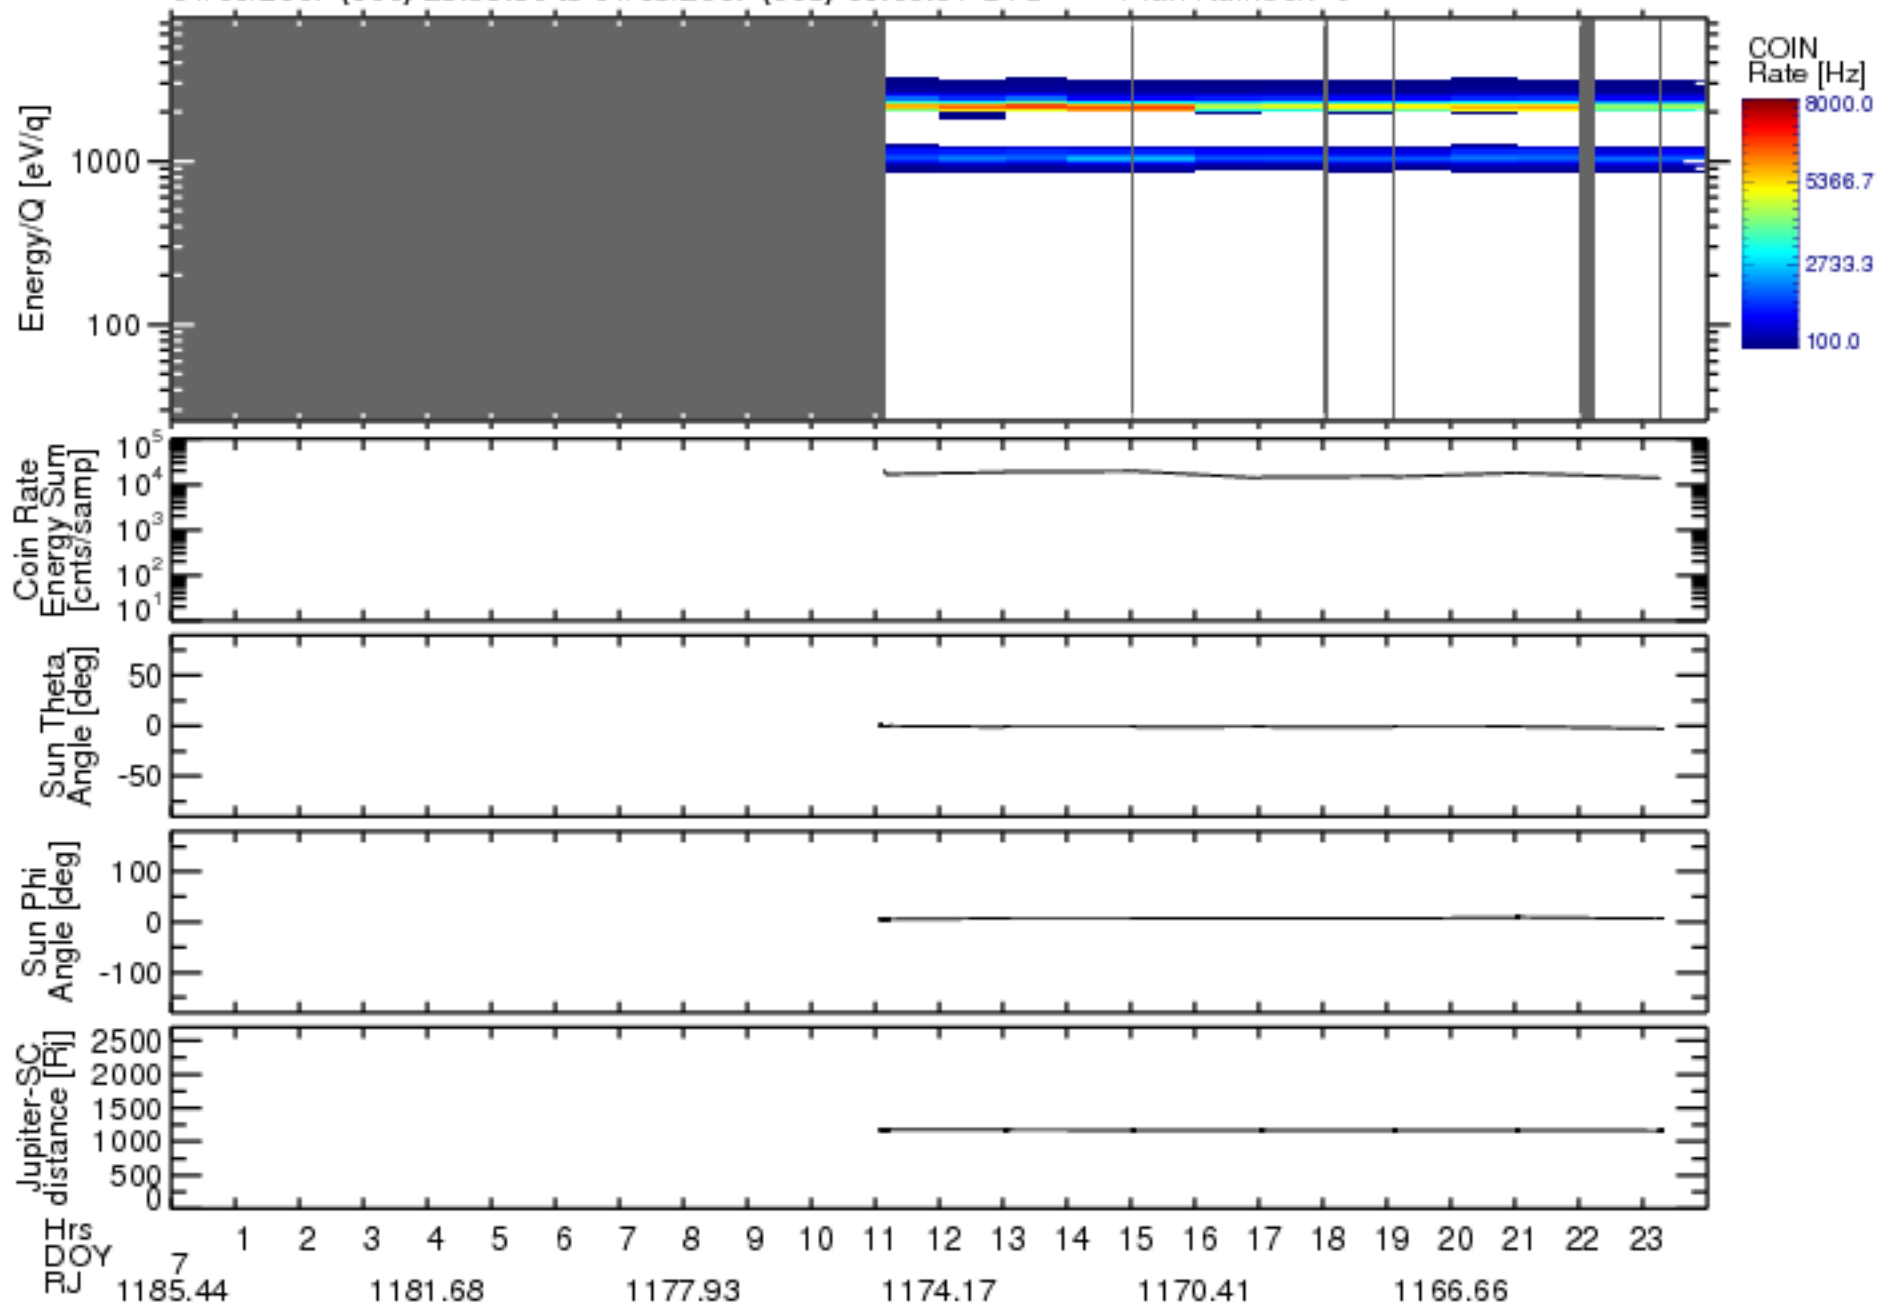

Solar Wind Around Pluto (SWAP) Data From New Horizons

01/06/2007 (006) 23:59:30 to 01/08/2007 (008) 00:00:01 UTC Plan Number: 0

Software Version: 2.3

Plot Created: Mon Jul 7 10:54:28 2008

Files: swa_0030473792_0x584_scL1.ftt to swa_0031279936_0x584_scL1.ftt

Files Created: 2008-06-26T16:07:19 to 2008-06-26T16:11:52