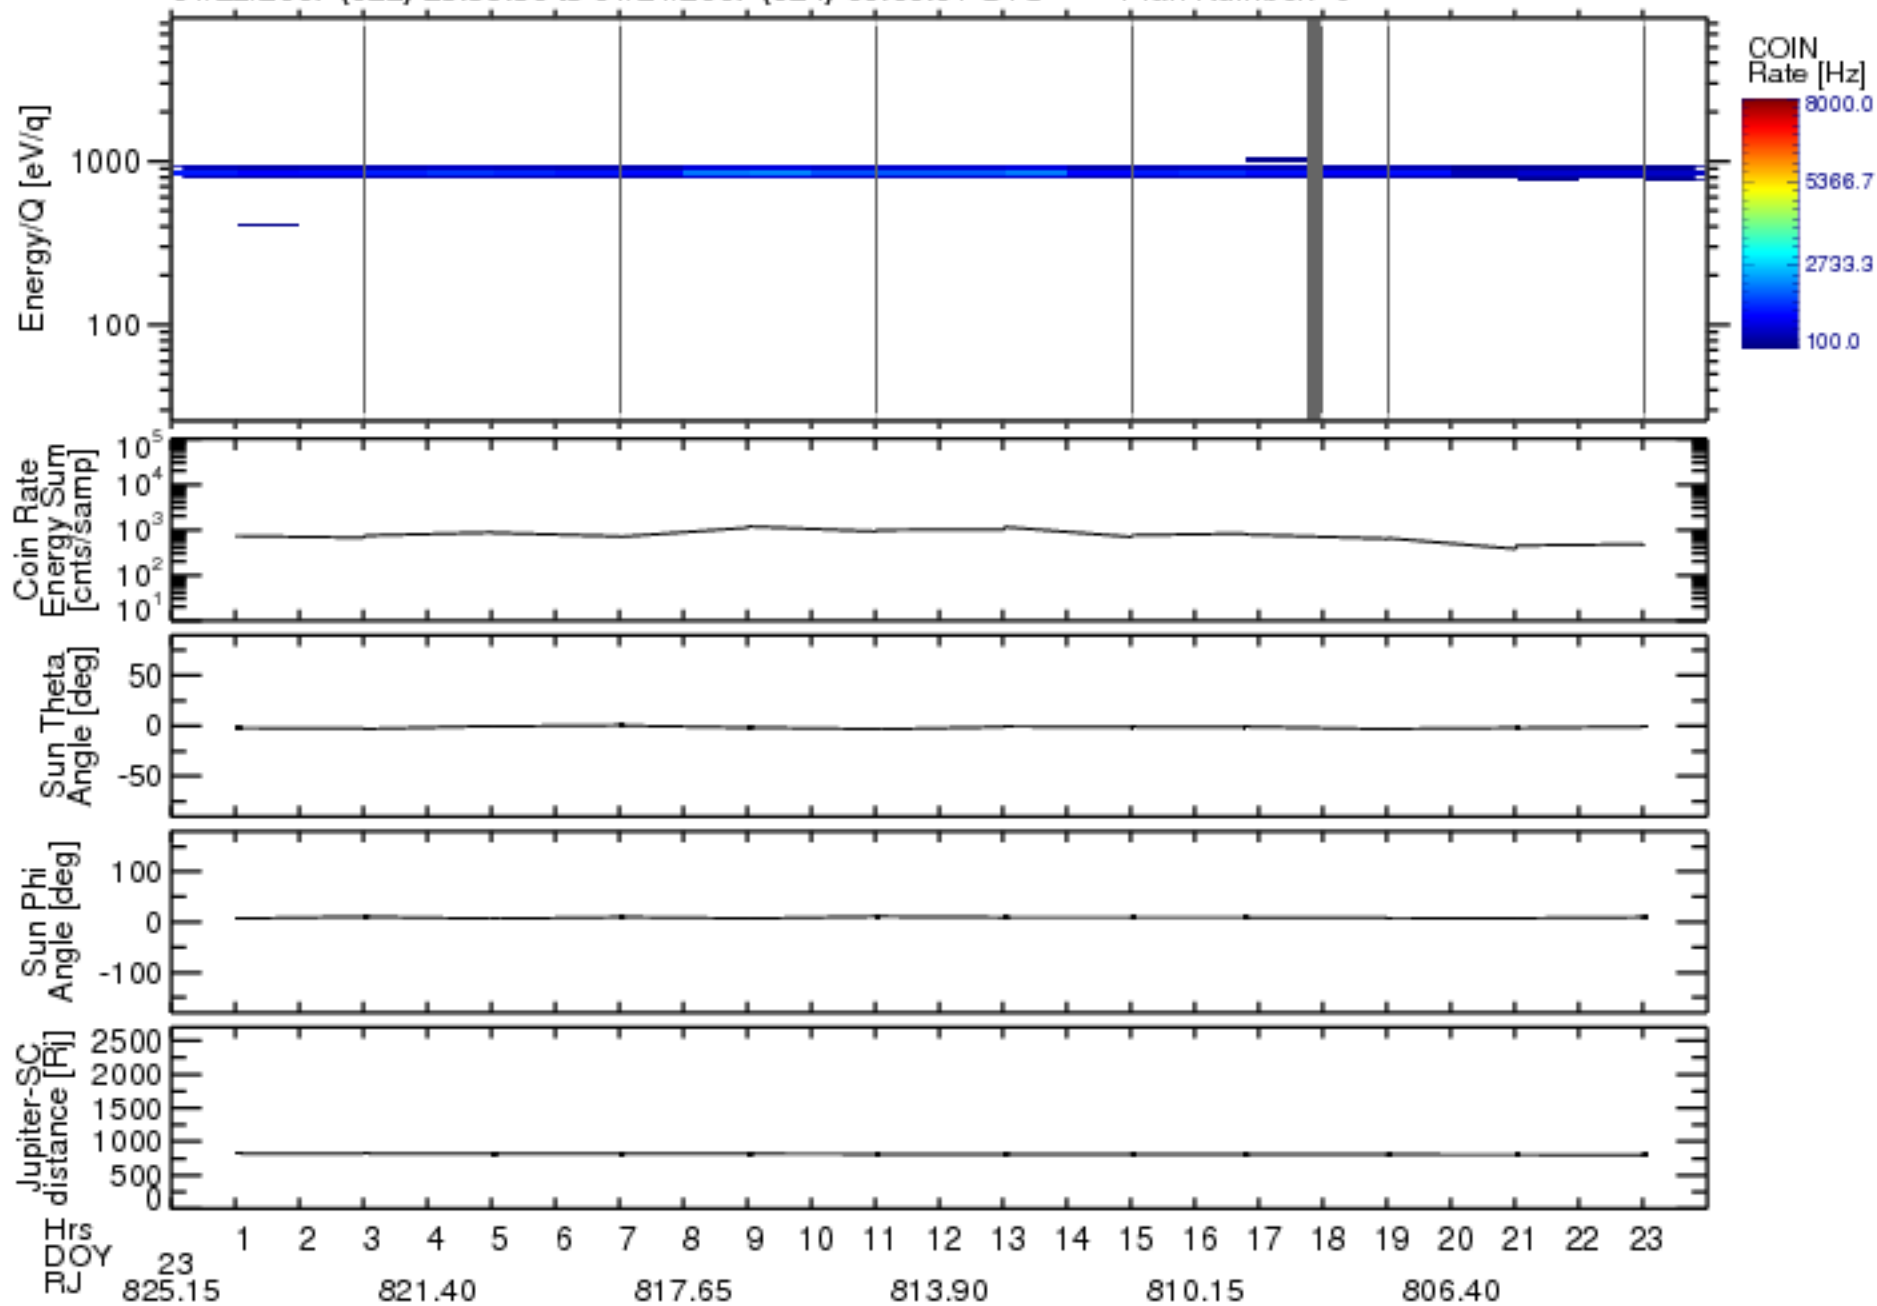

Solar Wind Around Pluto (SWAP) Data From New Horizons

01/22/2007 (022) 23:59:30 to 01/24/2007 (024) 00:00:01 UTC Plan Number: 0

Software Version: 2.3

Plot Created: Mon Jul 7 10:55:02 2008

Files: swa_0031279936_0x584_scL1.ftt to swa_0032143936_0x584_scL1.ftt