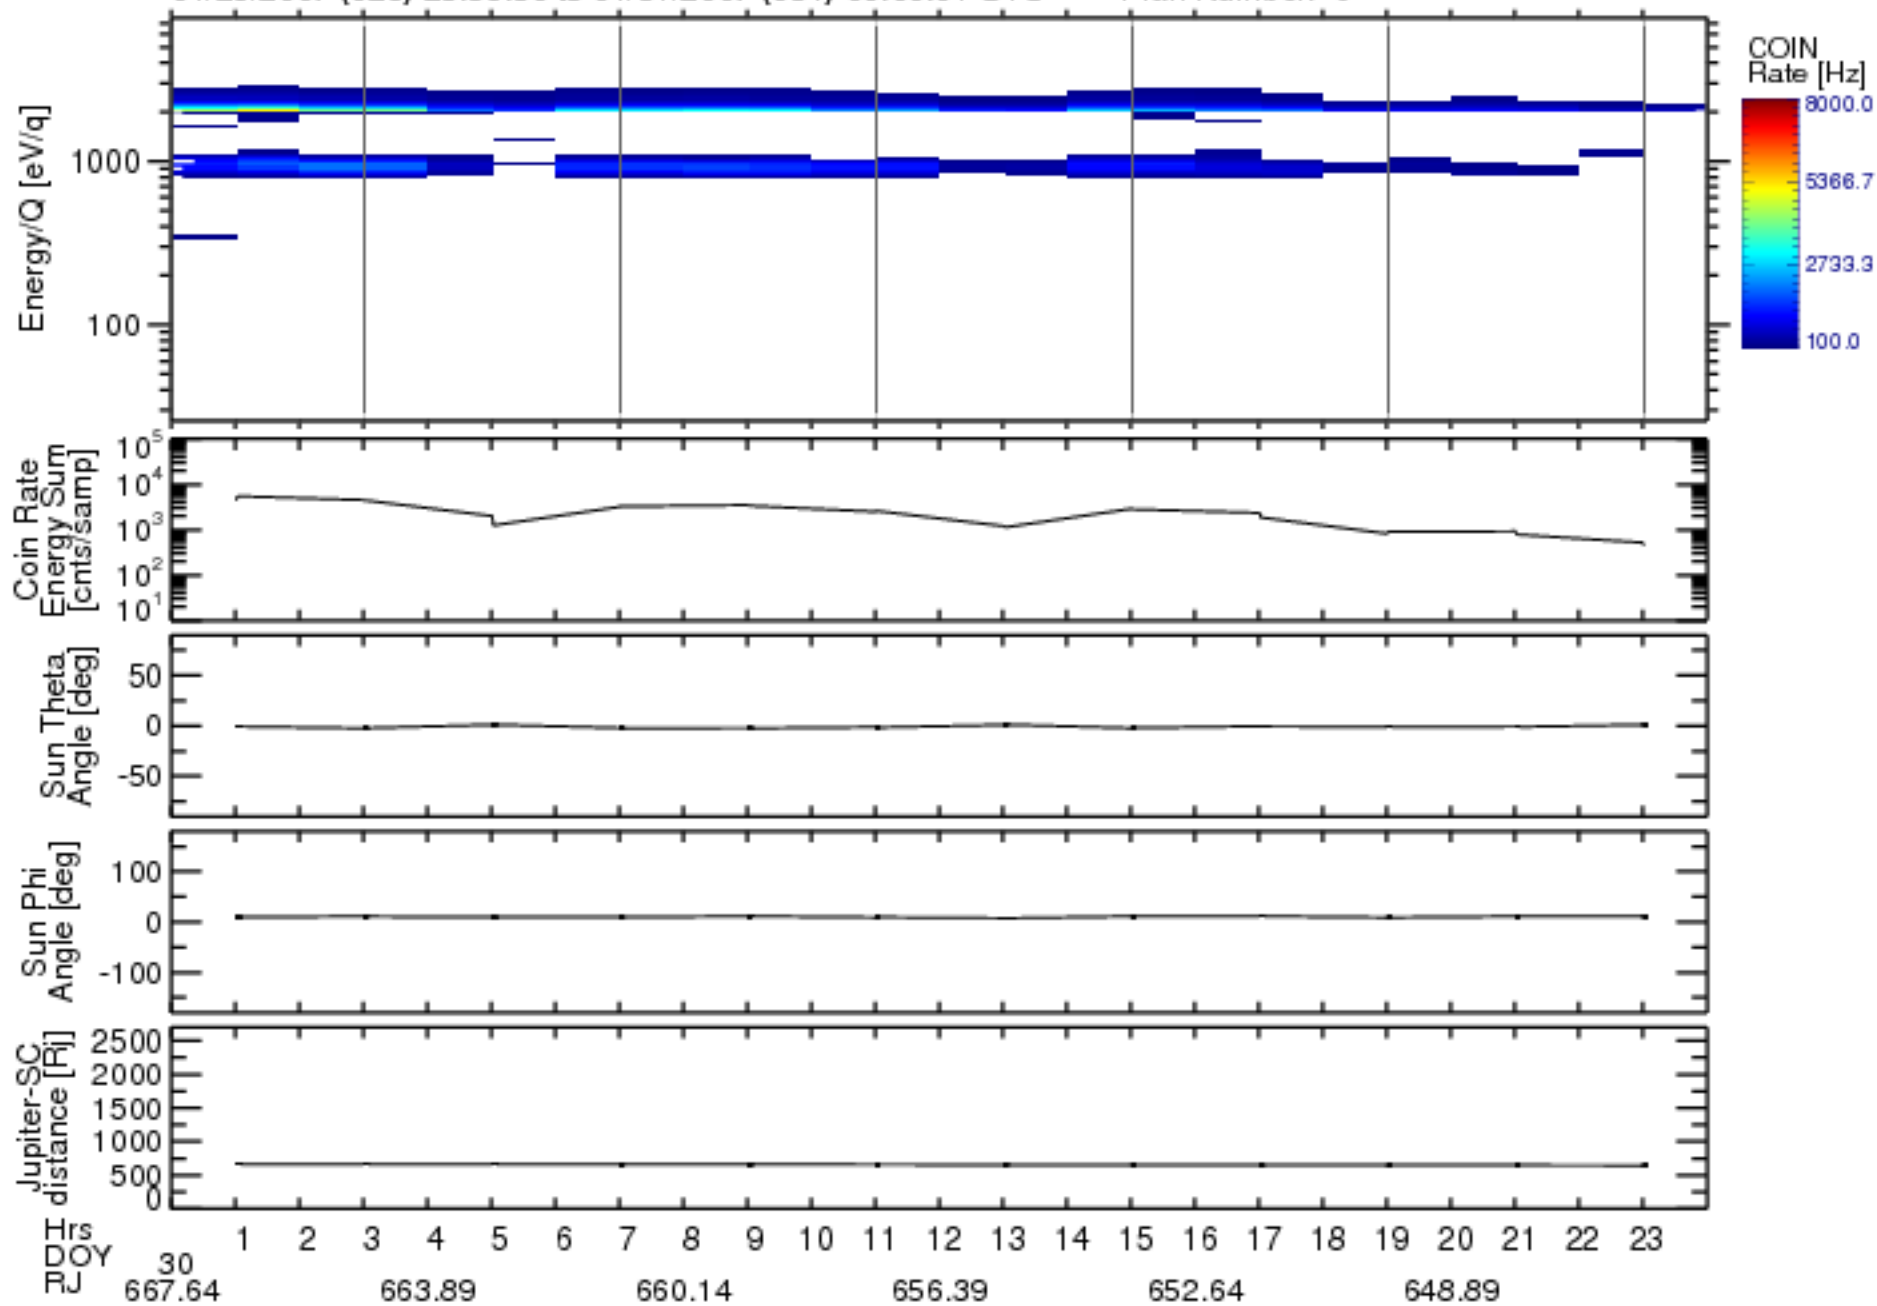

Solar Wind Around Pluto (SWAP) Data From New Horizons

01/29/2007 (029) 23:59:30 to 01/31/2007 (031) 00:00:01 UTC Plan Number: 0

Software Version: 2.3

Plot Created: Mon Jul 7 10:55:28 2008

Files: swa_0032143936_0x584_scL1.ftt to swa_0033007936_0x584_scL1.ftt