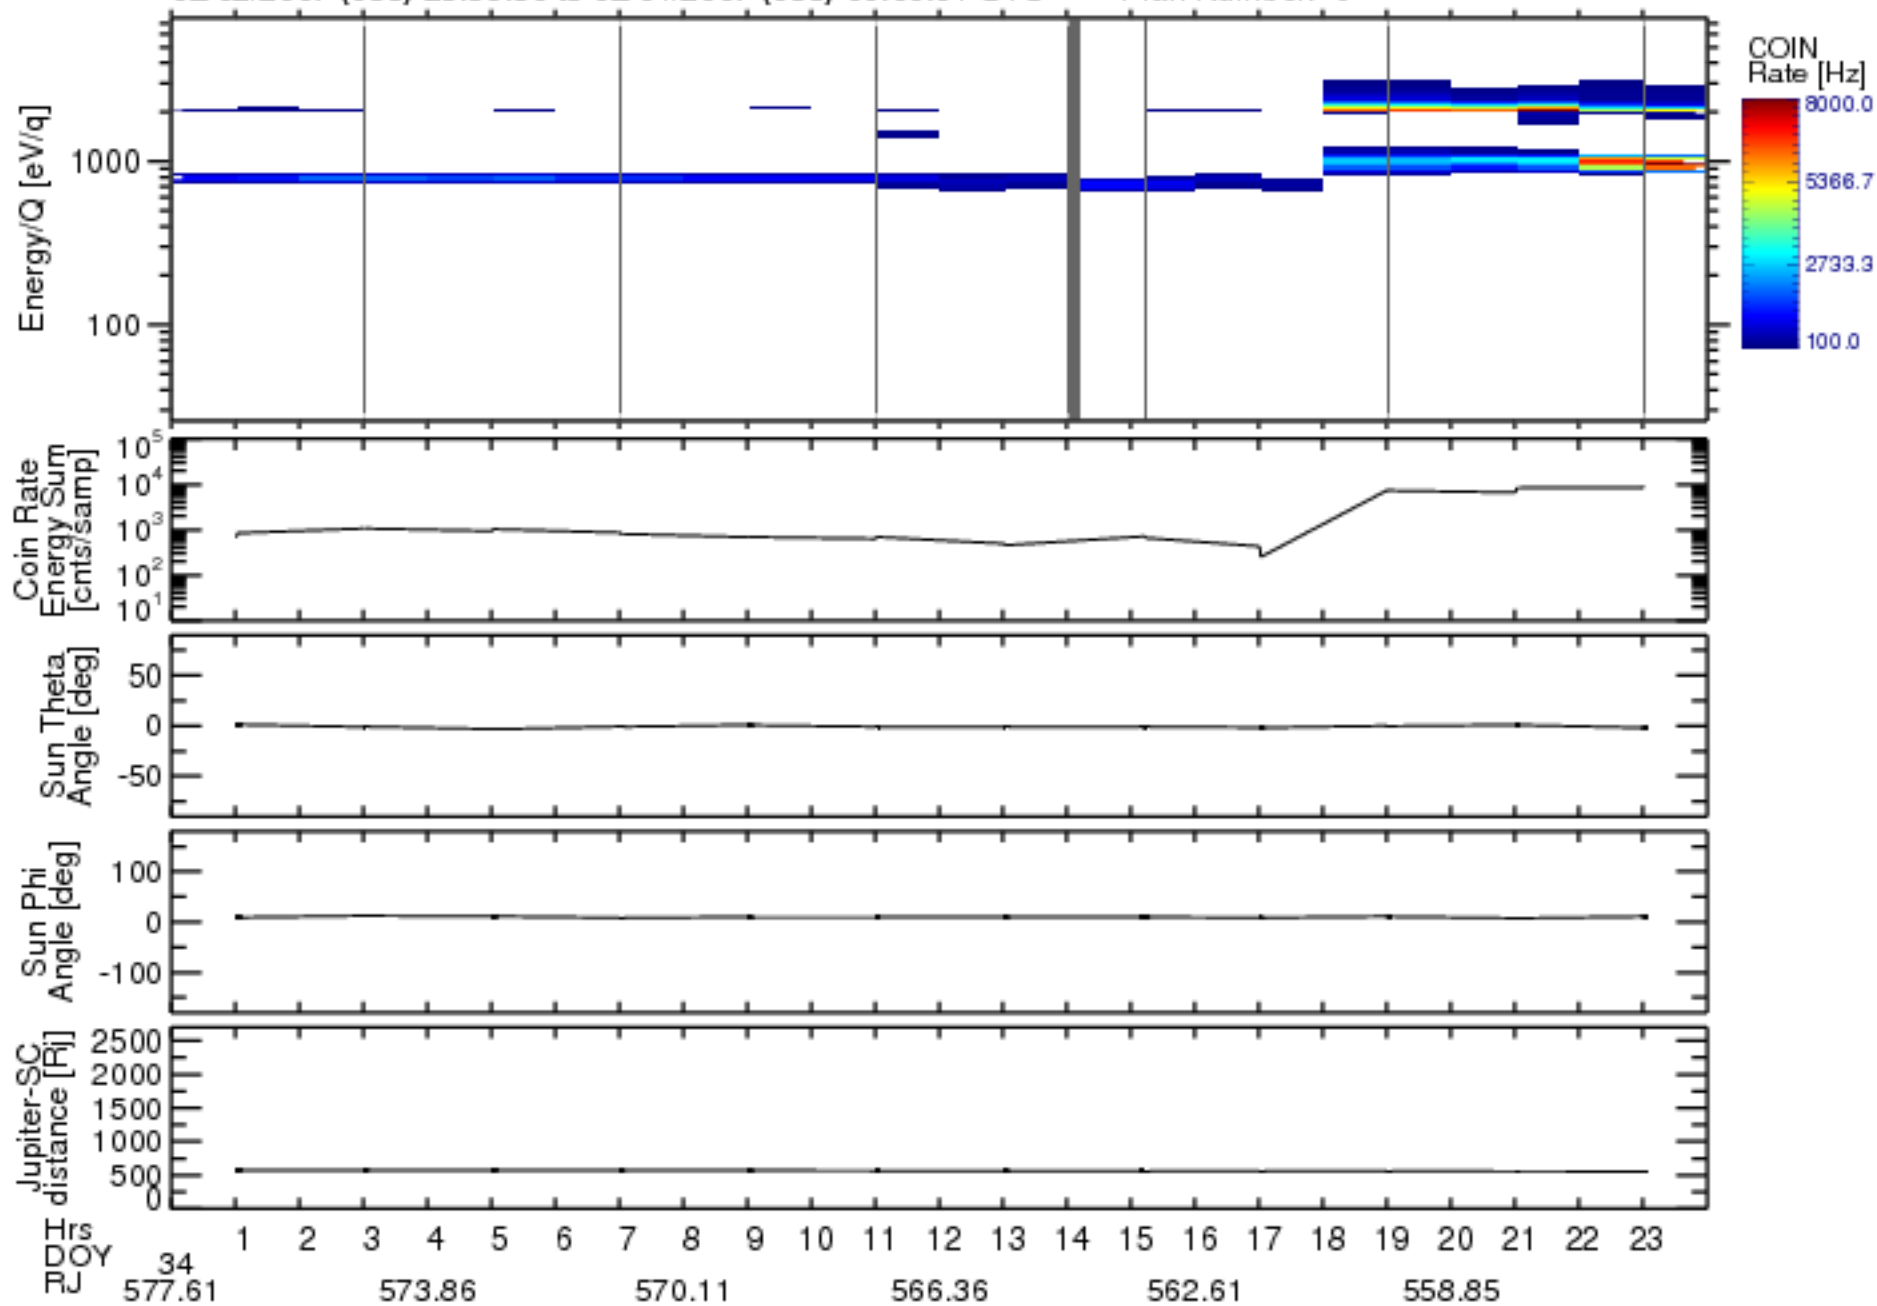

Solar Wind Around Pluto (SWAP) Data From New Horizons

02/02/2007 (033) 23:59:30 to 02/04/2007 (035) 00:00:01 UTC Plan Number: 0

Software Version: 2.3

Plot Created: Mon Jul 7 10:55:33 2008

Files: swa\_0032143936\_0x584\_scL1.ftt to swa\_0033007936\_0x584\_scL1.ftt

Files Created: 2008-06-26T16:17:16 to 2008-06-26T16:22:32