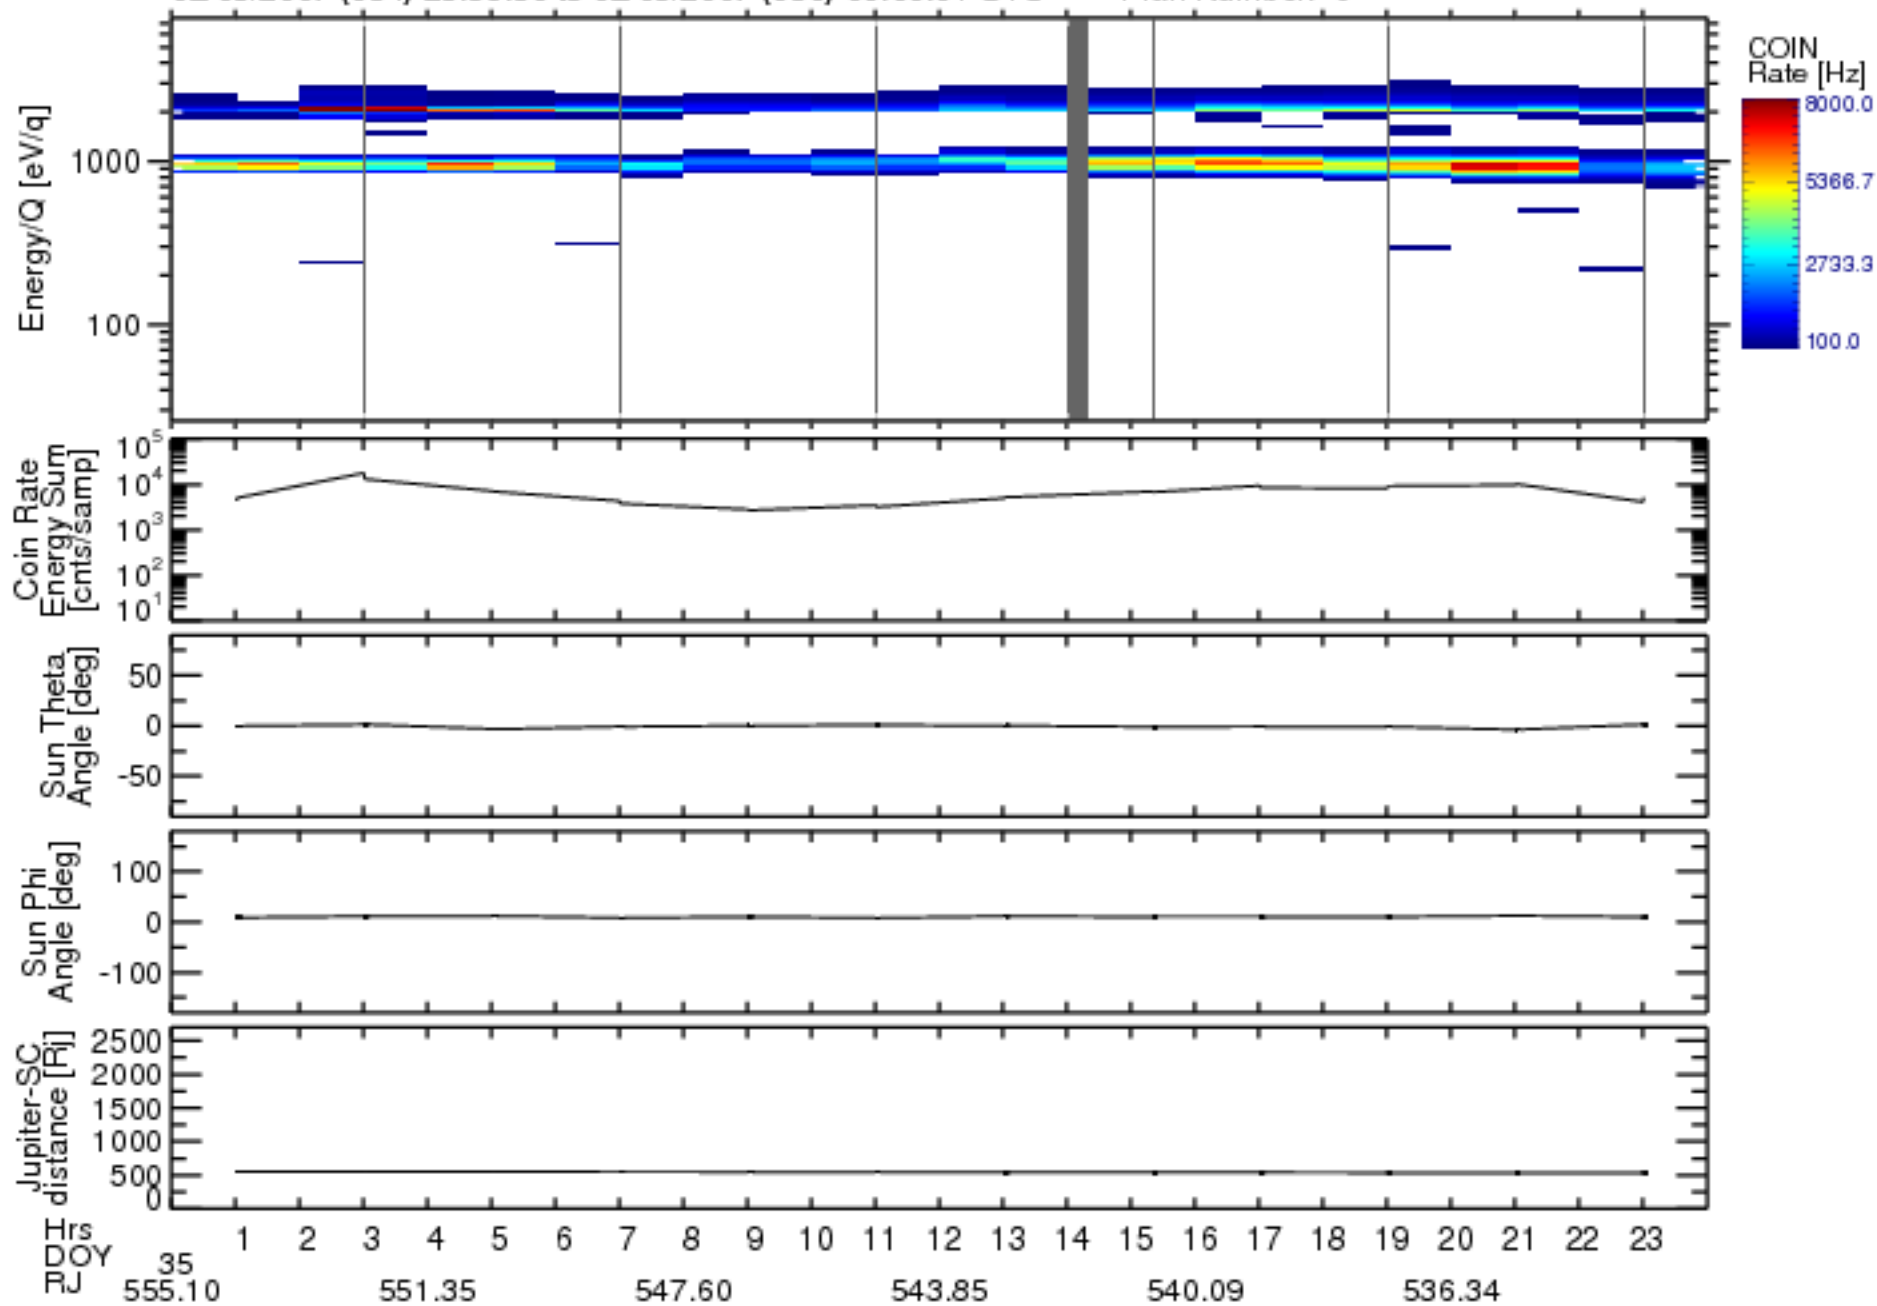

Solar Wind Around Pluto (SWAP) Data From New Horizons

02/03/2007 (034) 23:59:30 to 02/05/2007 (036) 00:00:01 UTC Plan Number: 0

Software Version: 2.3

Plot Created: Mon Jul 7 10:55:34 2008

Files: swa\_0032143936\_0x584\_scL1.ftt to swa\_0033007936\_0x584\_scL1.ftt