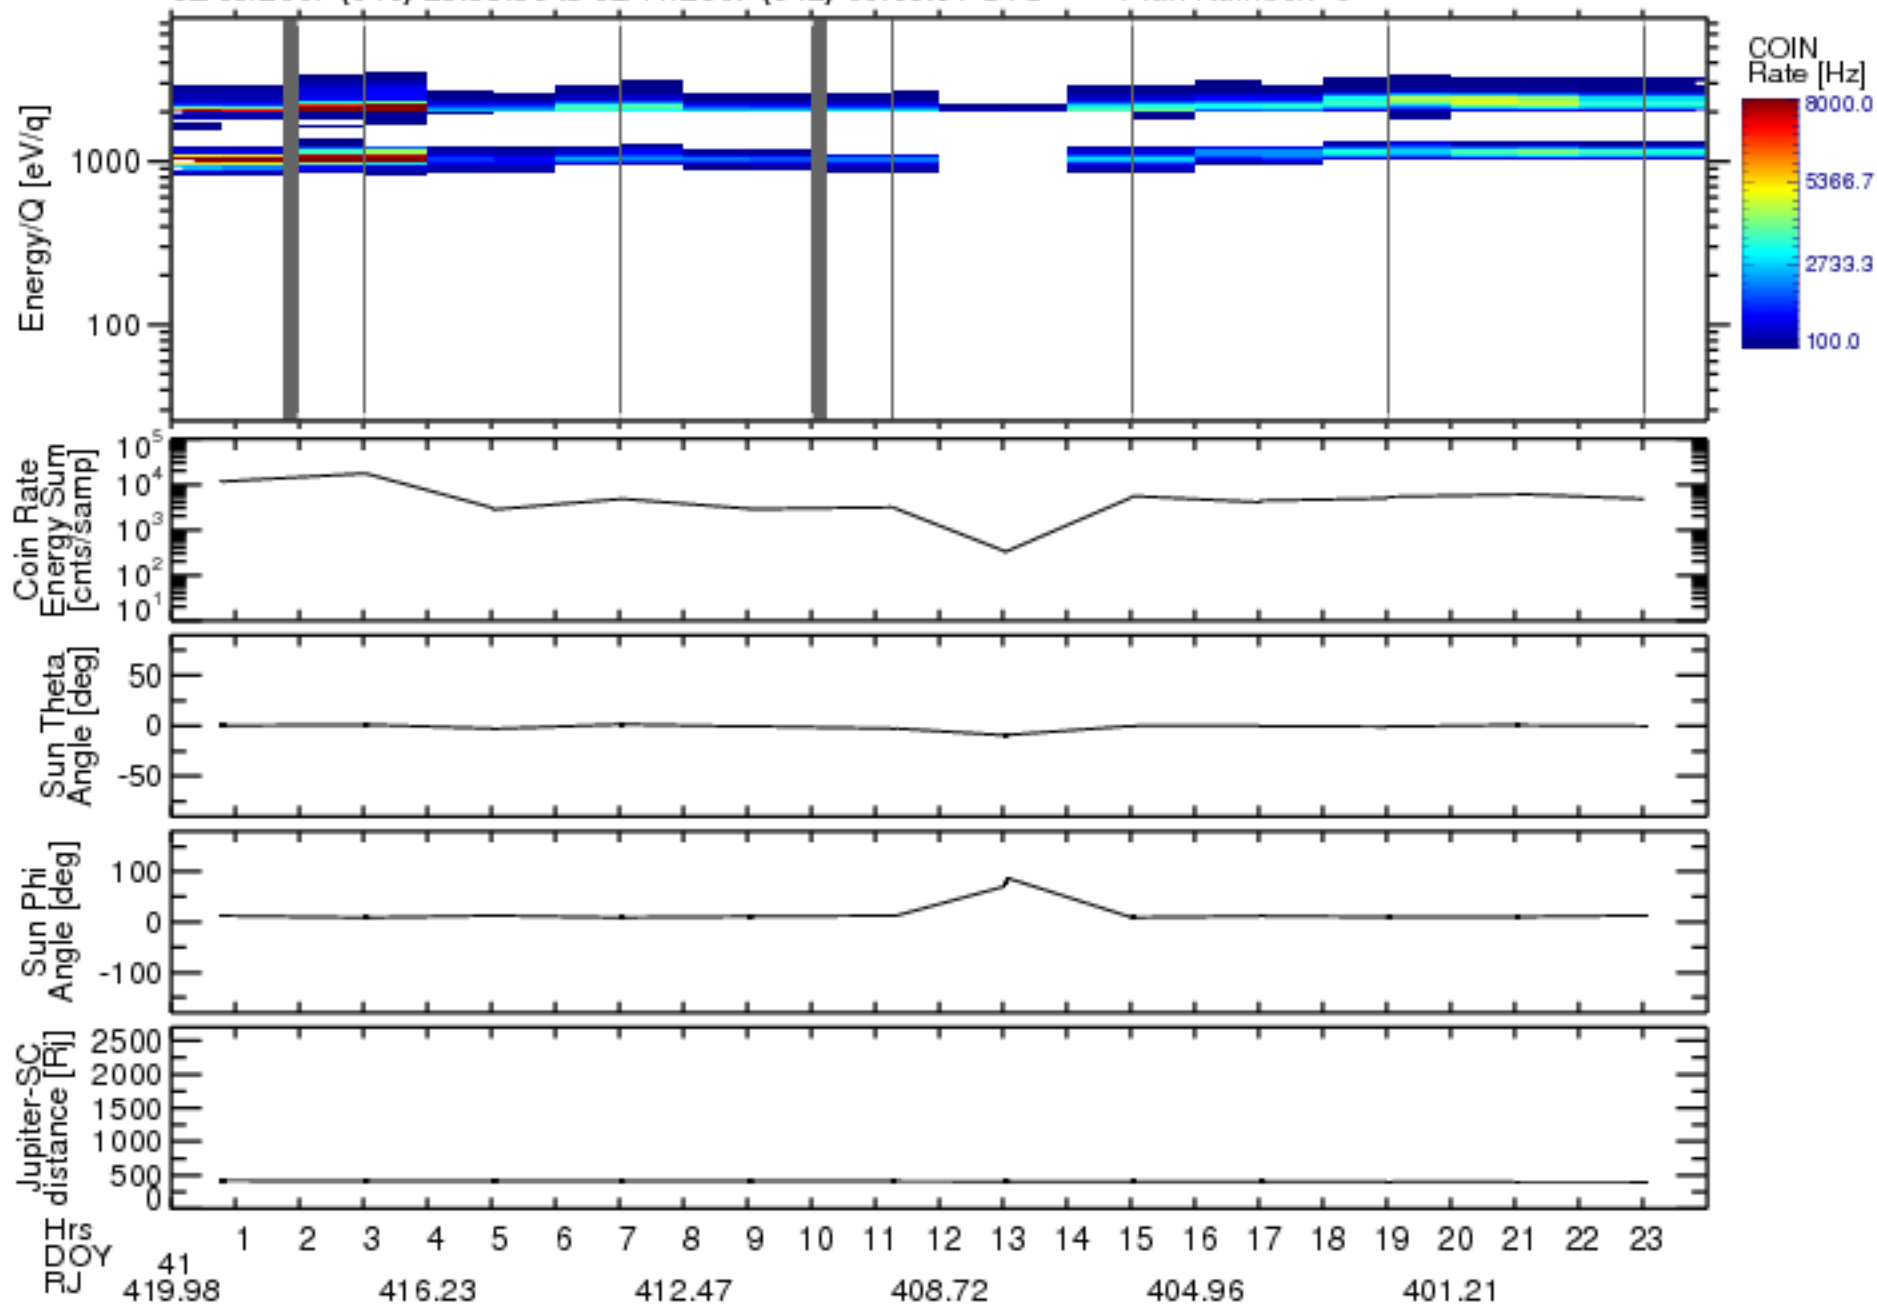

Solar Wind Around Pluto (SWAP) Data From New Horizons

02/09/2007 (040) 23:59:30 to 02/11/2007 (042) 00:00:01 UTC Plan Number: 0

Software Version: 2.3

Plot Created: Mon Jul 7 10:56:00 2008

Files: swa\_0033007936\_0x584\_scL1.ftt to swa\_0033871936\_0x584\_scL1.ftt

Files Created: 2008-06-26T16:22:32 to 2008-06-26T16:27:45