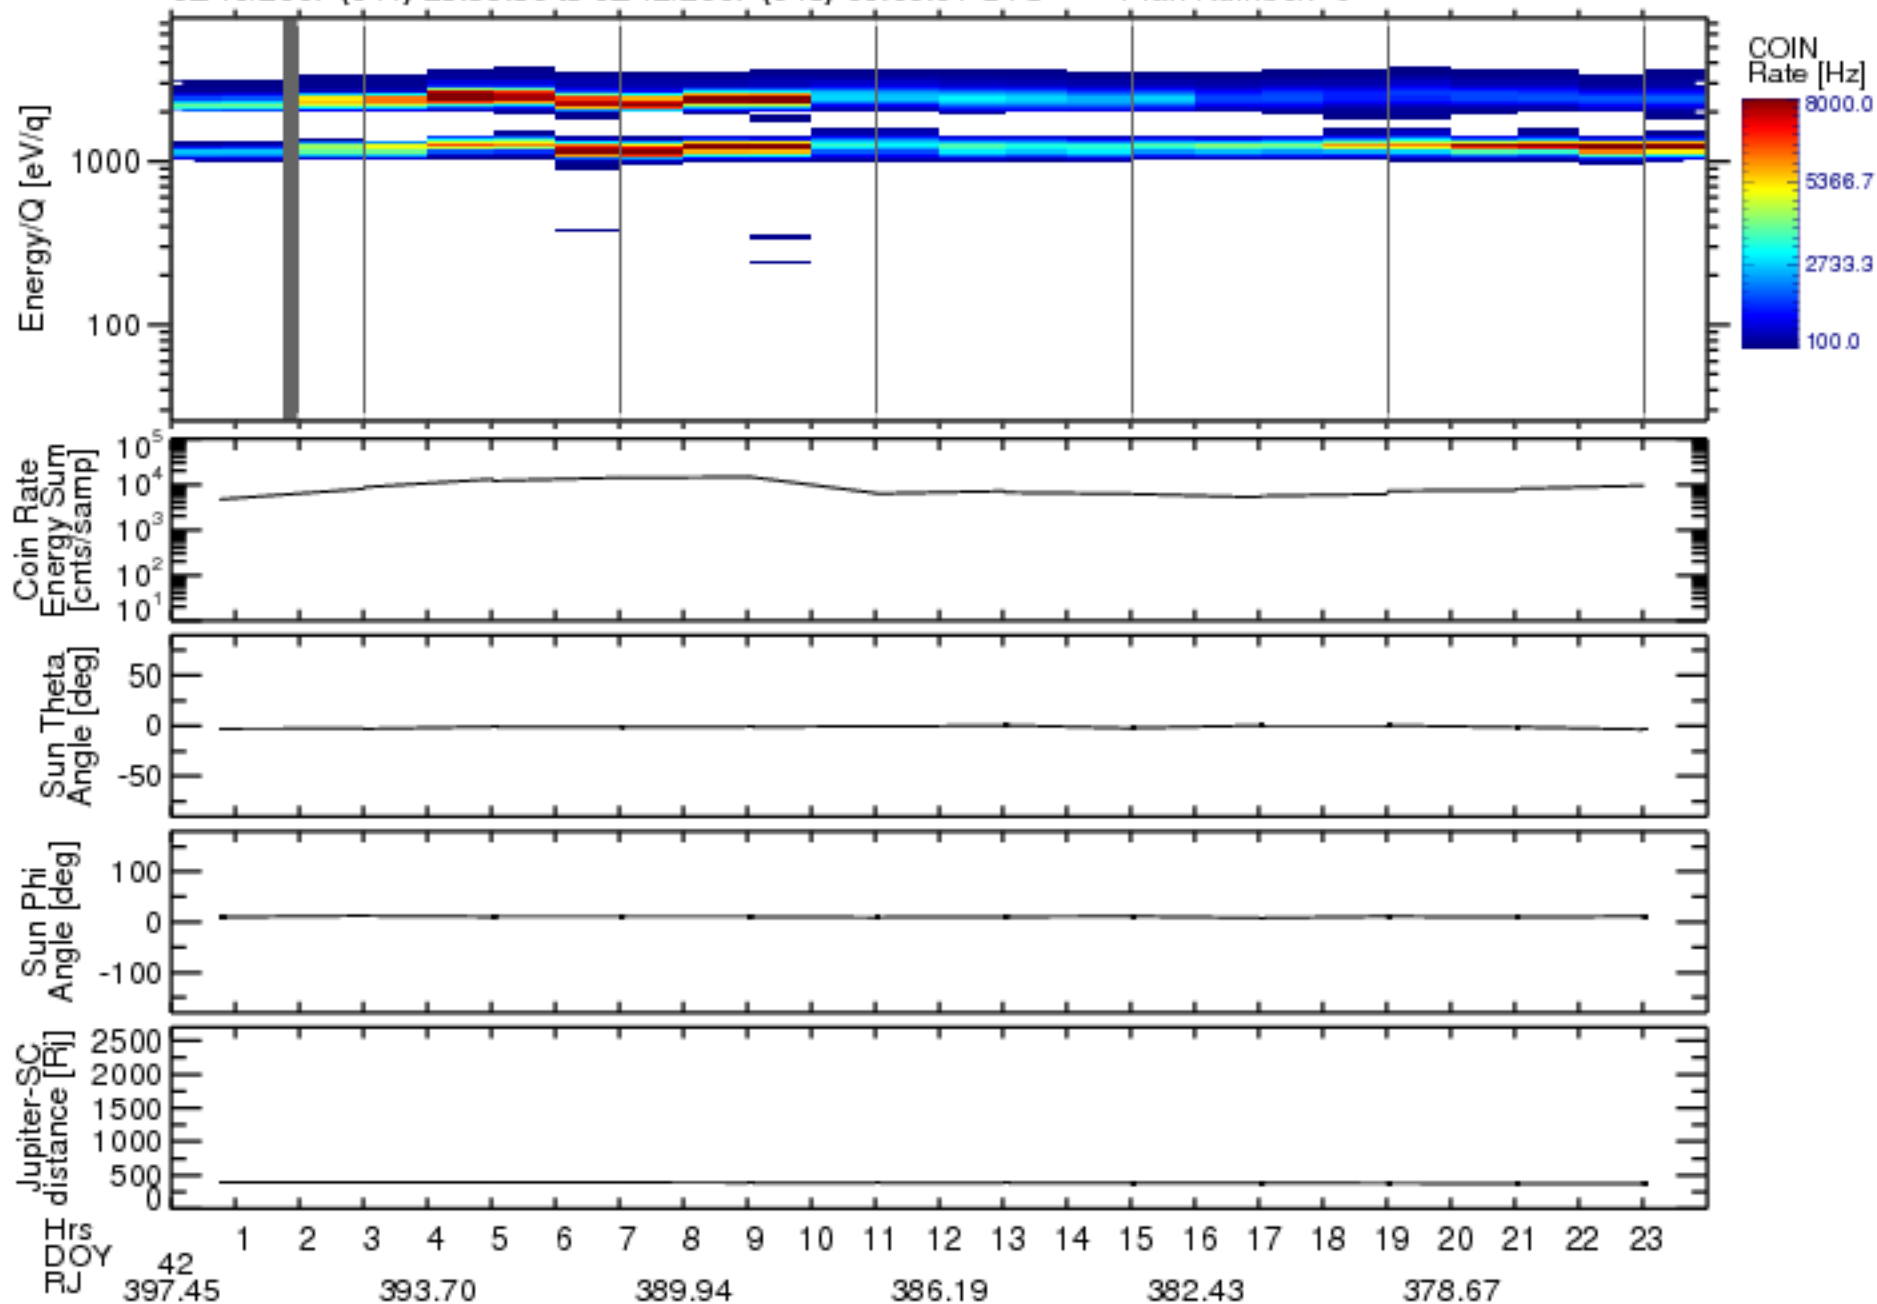

Solar Wind Around Pluto (SWAP) Data From New Horizons

02/10/2007 (041) 23:59:30 to 02/12/2007 (043) 00:00:01 UTC Plan Number: 0

Software Version: 2.3

Plot Created: Mon Jul 7 10:56:02 2008

Files: swa\_0033007936\_0x584\_scL1.flt to swa\_0033871936\_0x584\_scL1.flt