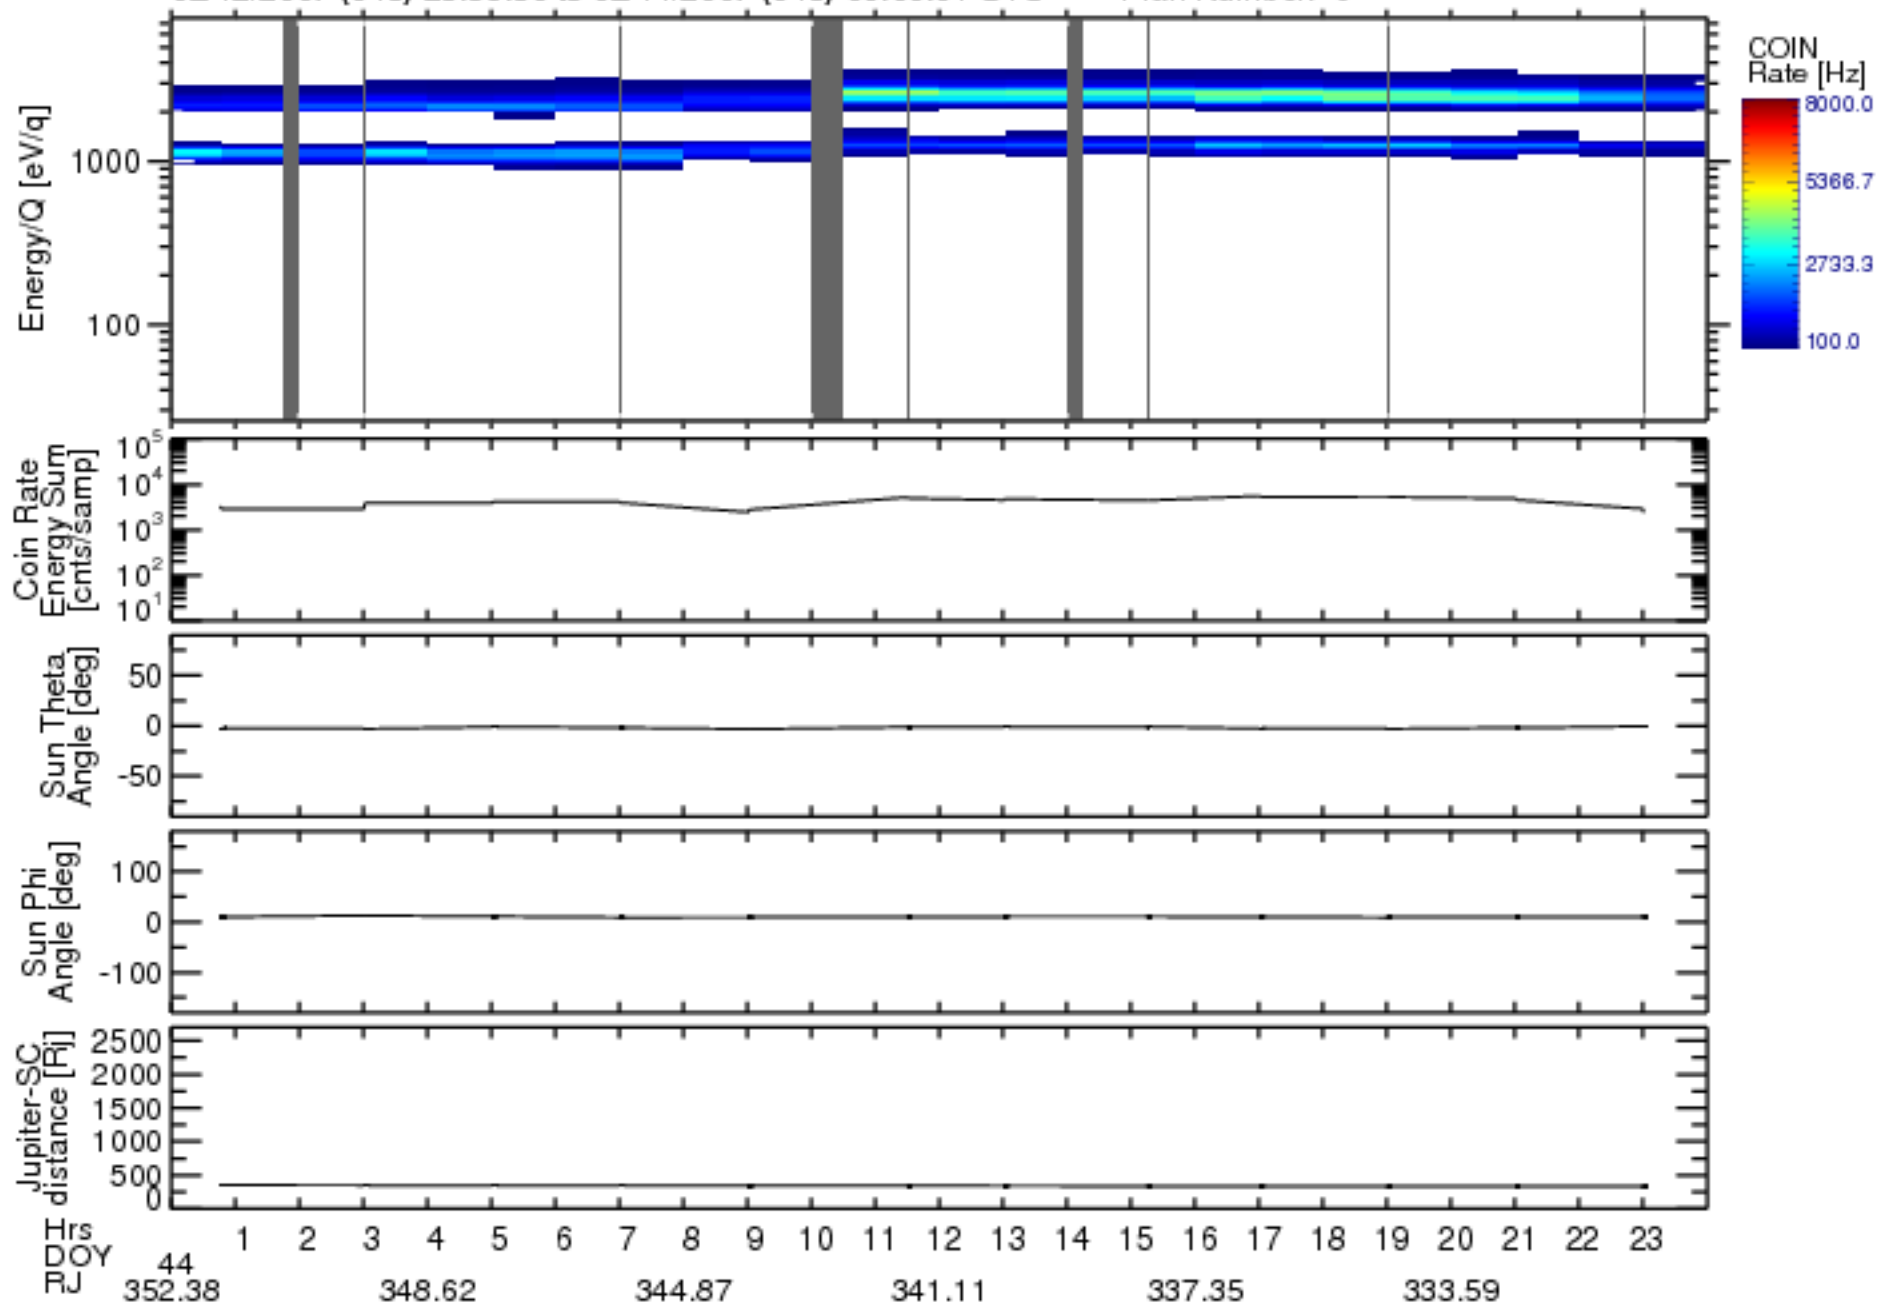

Solar Wind Around Pluto (SWAP) Data From New Horizons

02/12/2007 (043) 23:59:30 to 02/14/2007 (045) 00:00:01 UTC Plan Number: 0

Software Version: 2.3

Plot Created: Mon Jul 7 10:56:04 2008

Files: swa_0033007936_0x584_scL1.flt to swa_0033871936_0x584_scL1.flt