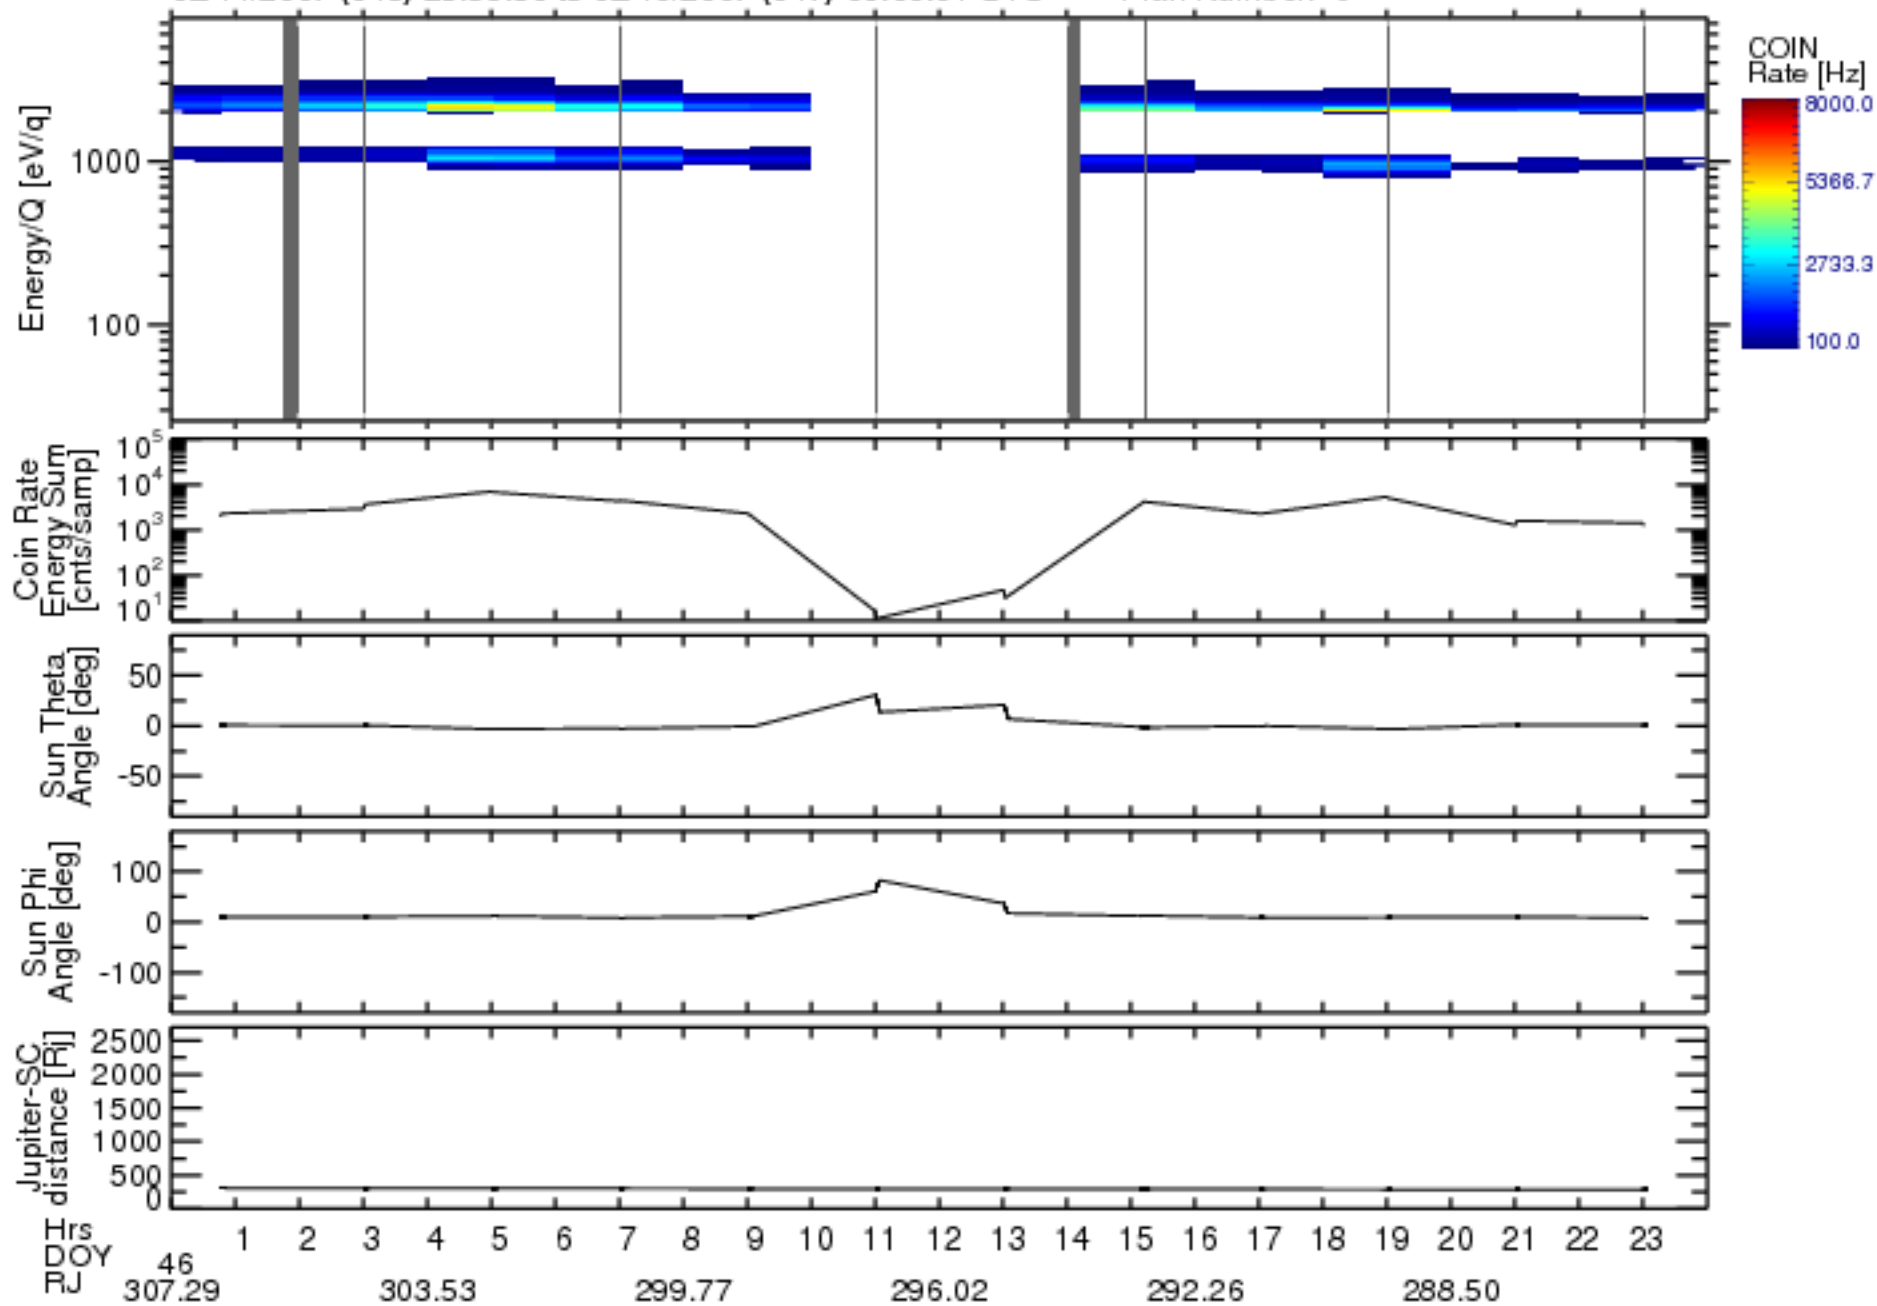

Solar Wind Around Pluto (SWAP) Data From New Horizons

02/14/2007 (045) 23:59:30 to 02/16/2007 (047) 00:00:01 UTC Plan Number: 0

Software Version: 2.3

Plot Created: Mon Jul 7 10:56:06 2008

Files: swa\_0033007936\_0x584\_scL1.ftt to swa\_0033871936\_0x584\_scL1.ftt