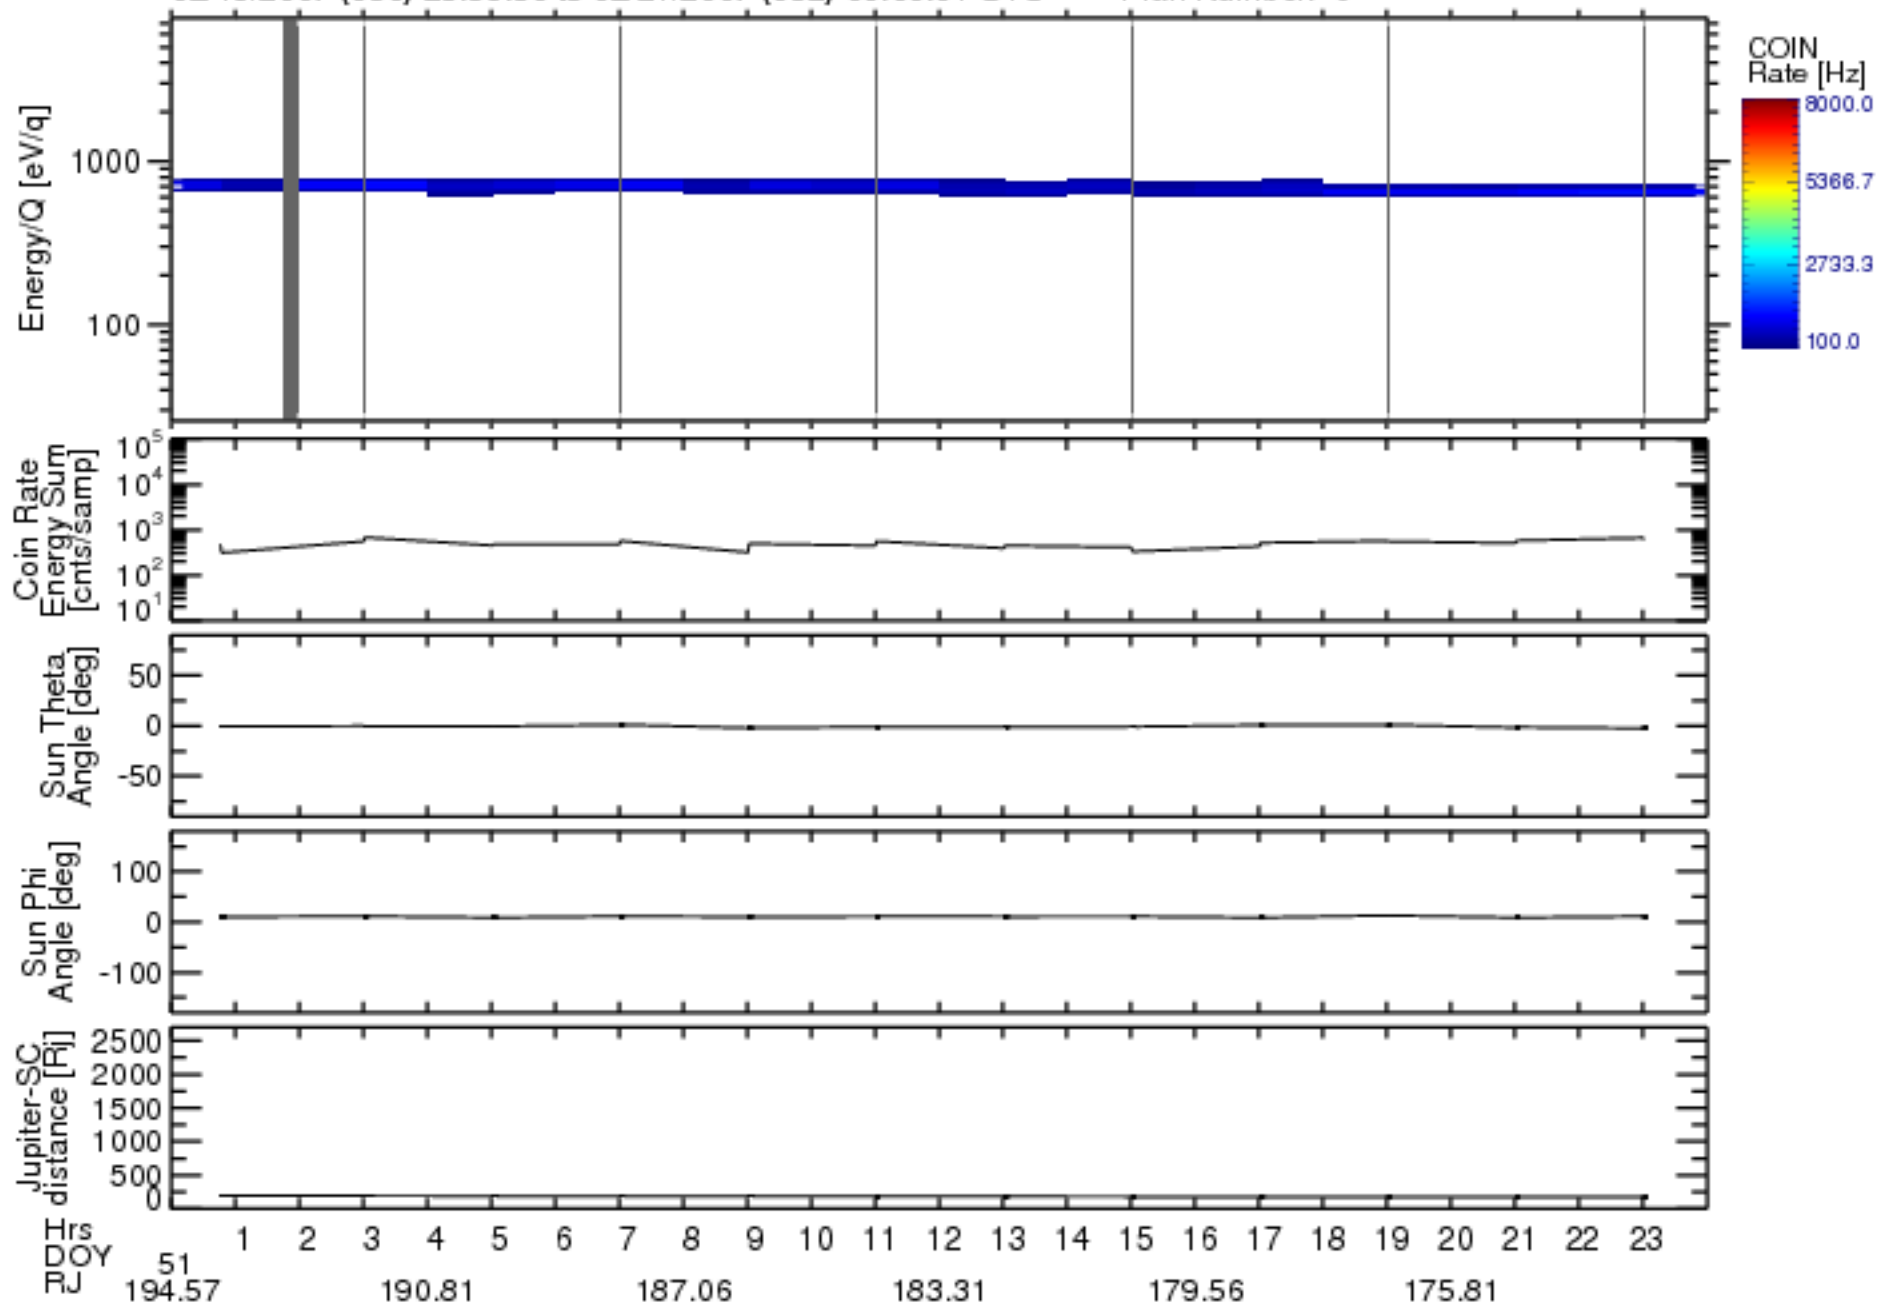

Solar Wind Around Pluto (SWAP) Data From New Horizons

02/19/2007 (050) 23:59:30 to 02/21/2007 (052) 00:00:01 UTC Plan Number: 0

Software Version: 2.3

Plot Created: Mon Jul 7 10:57:08 2008

Files: swa_0033871936_0x584_scL1.ftt to swa_0034732800_0x584_scL1.ftt