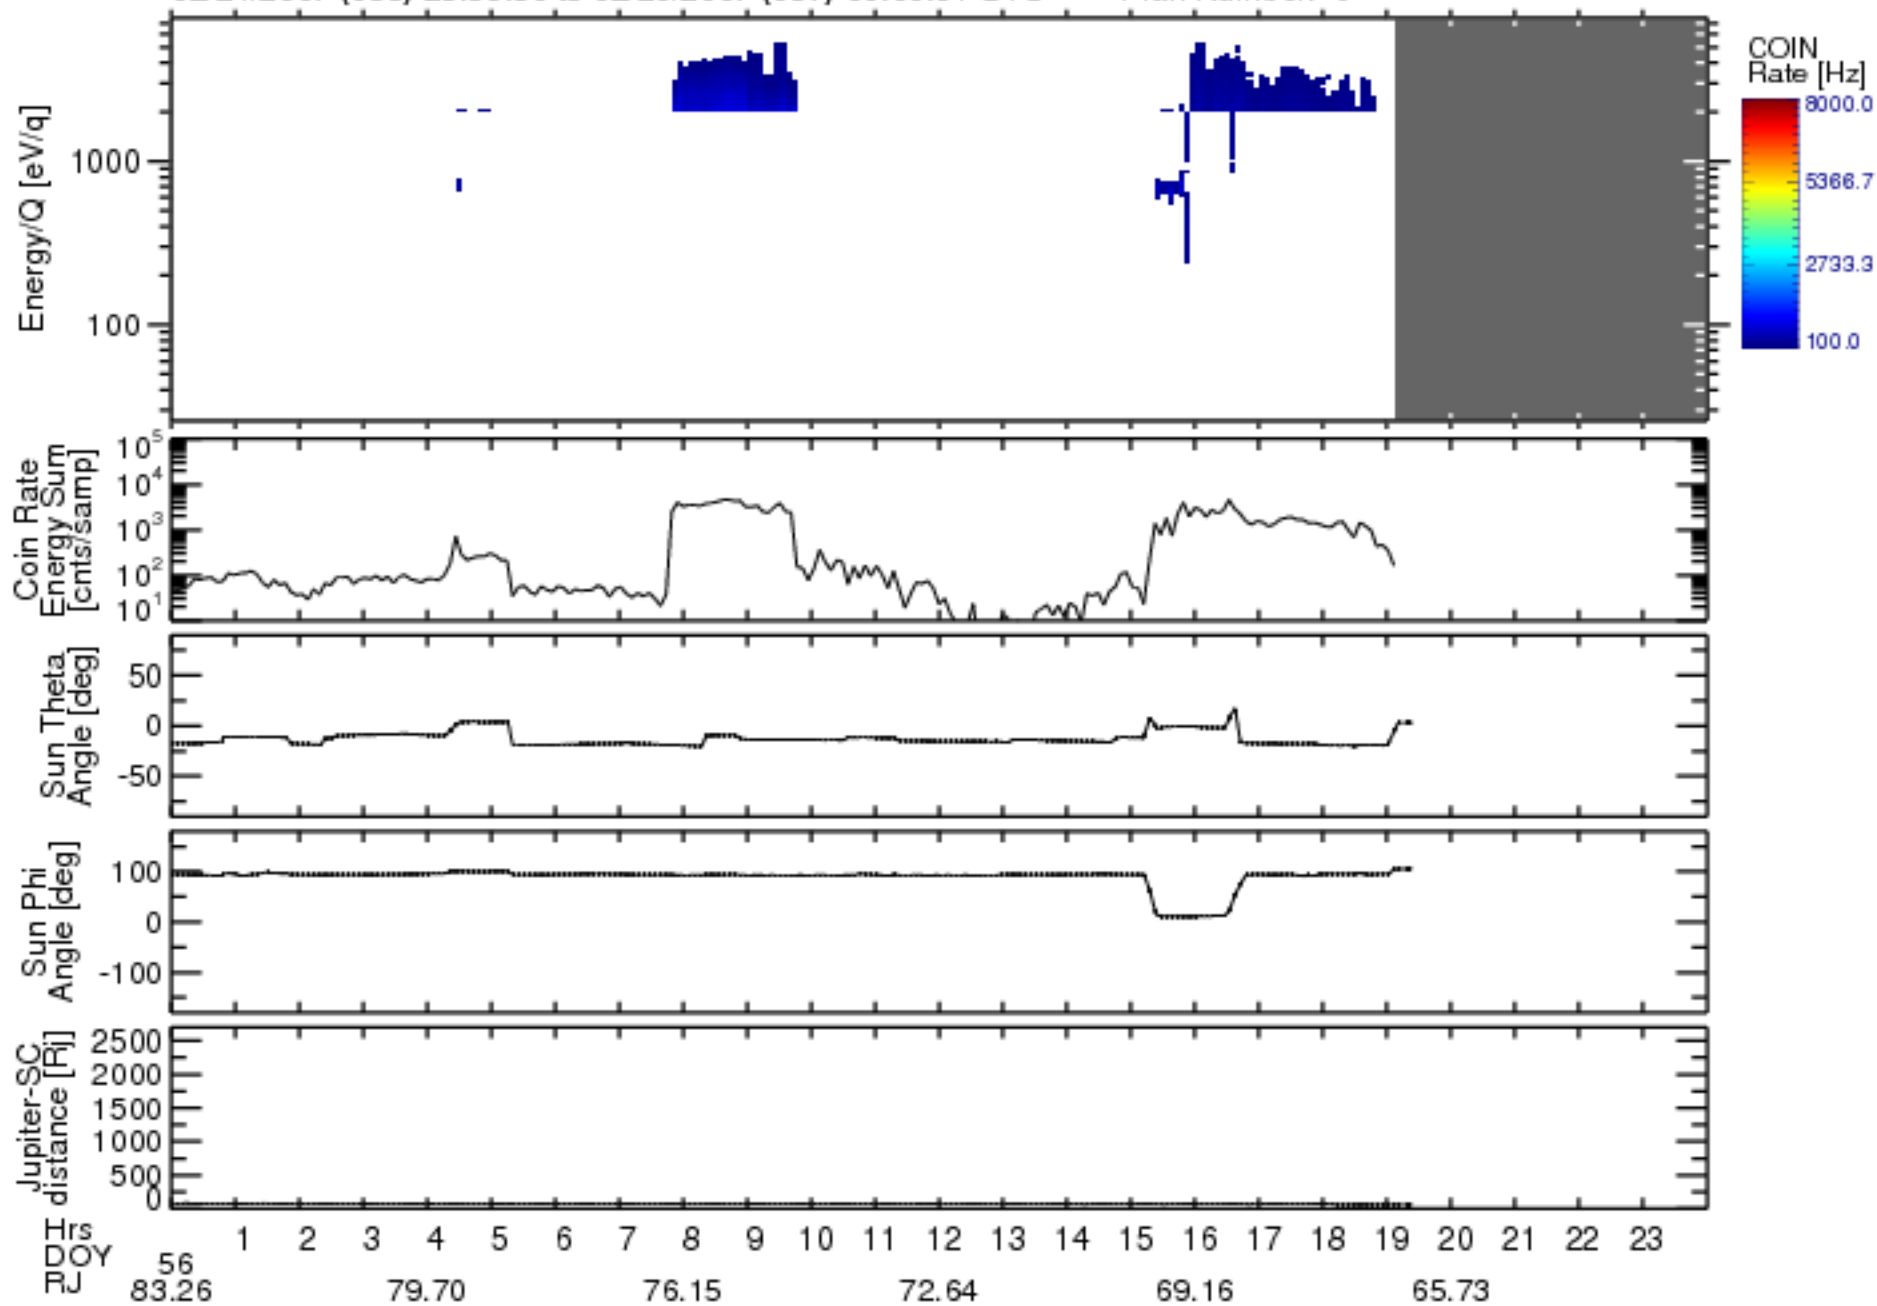

Solar Wind Around Pluto (SWAP) Data From New Horizons

02/24/2007 (055) 23:59:30 to 02/26/2007 (057) 00:00:01 UTC Plan Number: 0

Software Version: 2.3

Plot Created: Mon Jul 7 16:34:05 2008

Files: swa\_0033871936\_0x584\_scL1.ftt to swa\_0034732800\_0x584\_scL1.ftt