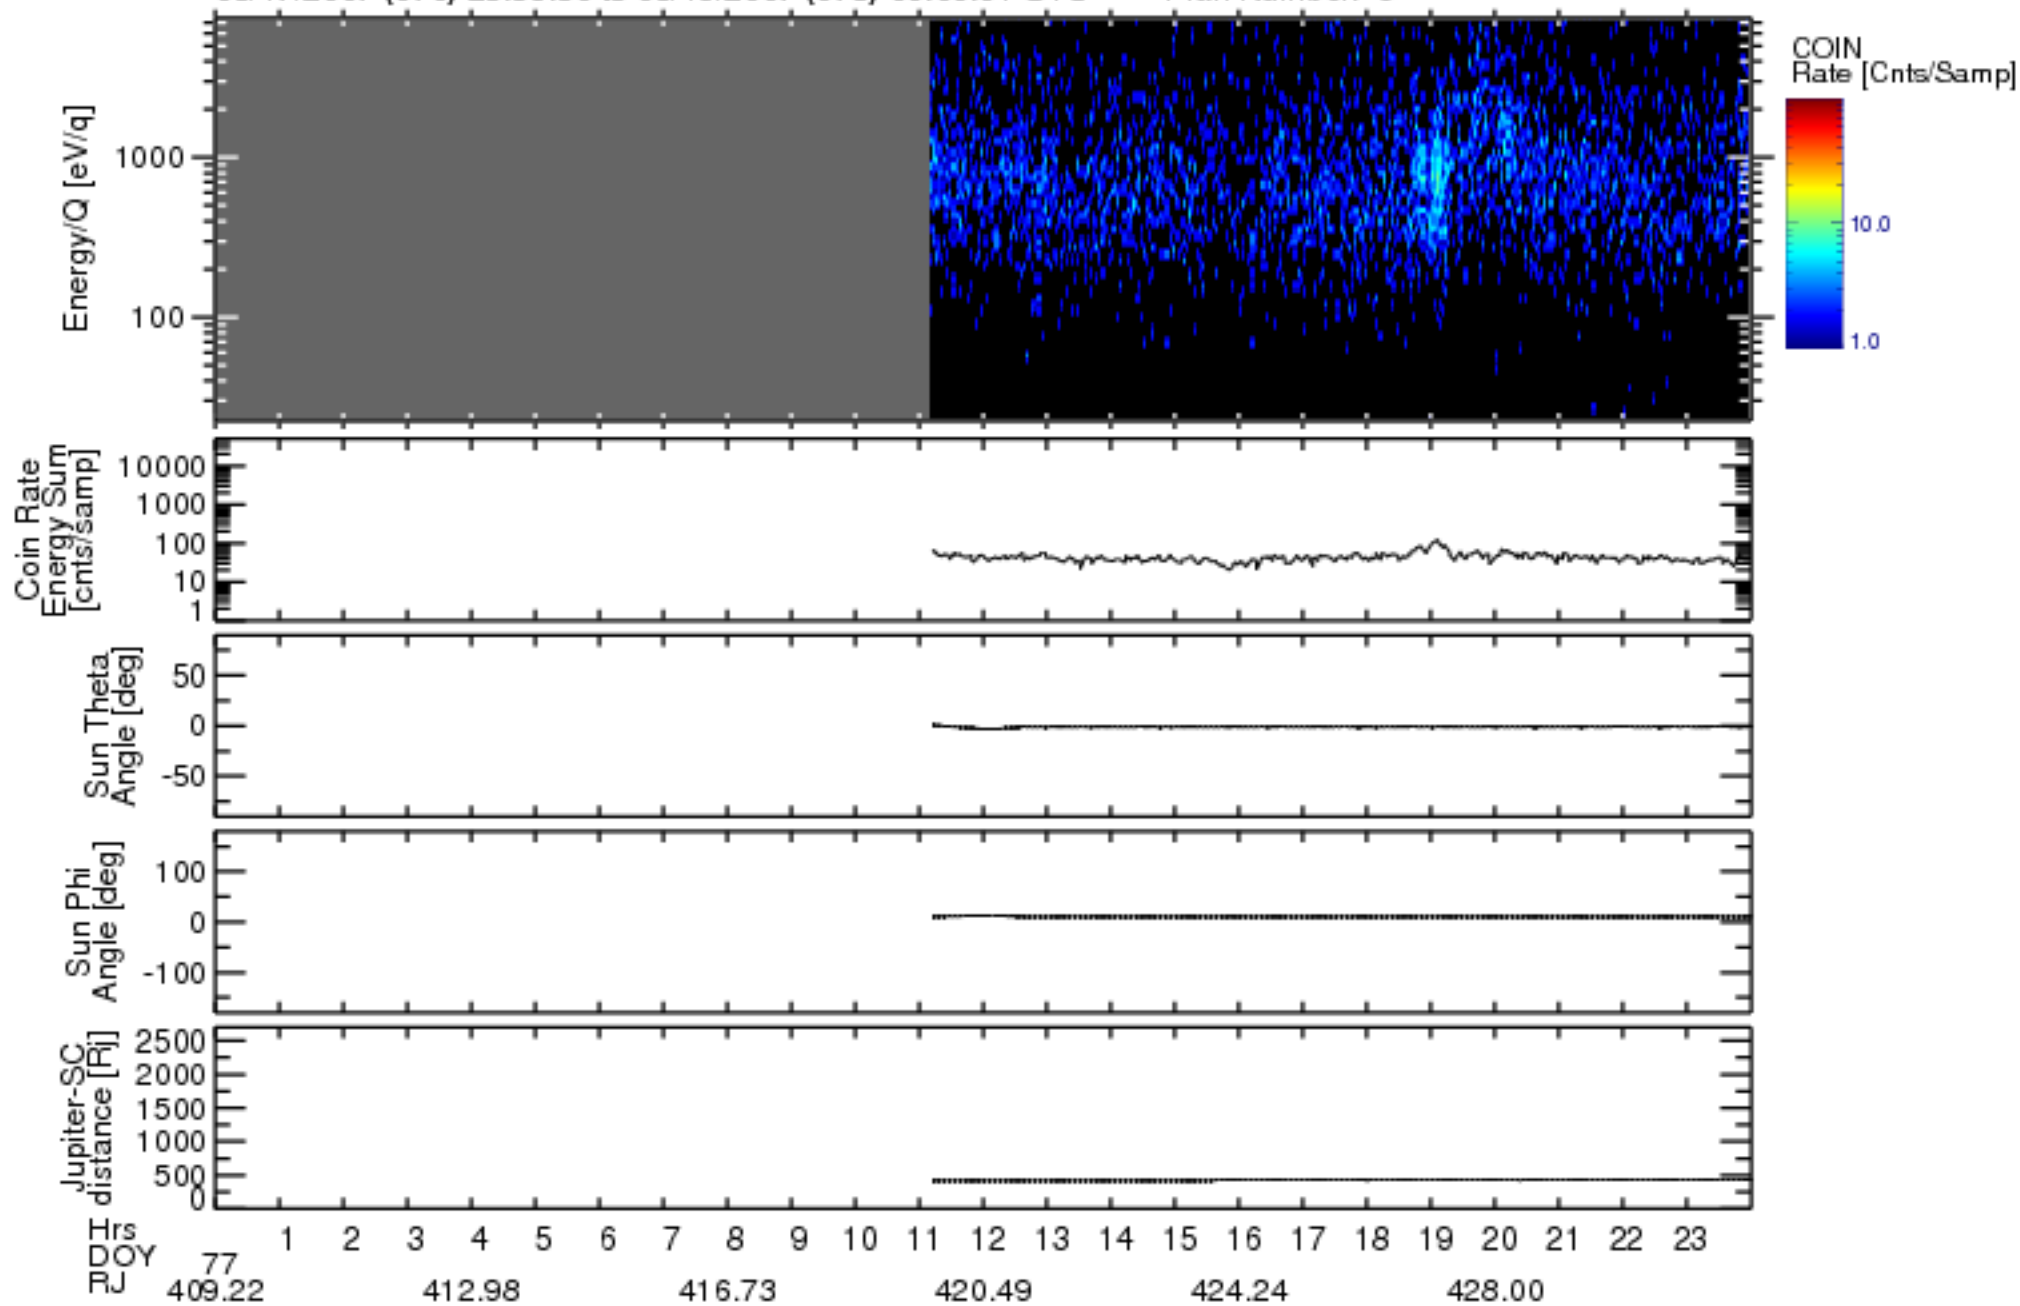

Solar Wind Around Pluto (SWAP) Data From New Horizons

03/17/2007 (076) 23:59:30 to 03/19/2007 (078) 00:00:01 UTC Plan Number: 5

Software Version: 2.3

Plot Created: Mon Jul 7 11:04:59 2008

Files: swa\_0035942400\_0x584\_scL1.fits to swa\_0037238400\_0x584\_scL1.fits