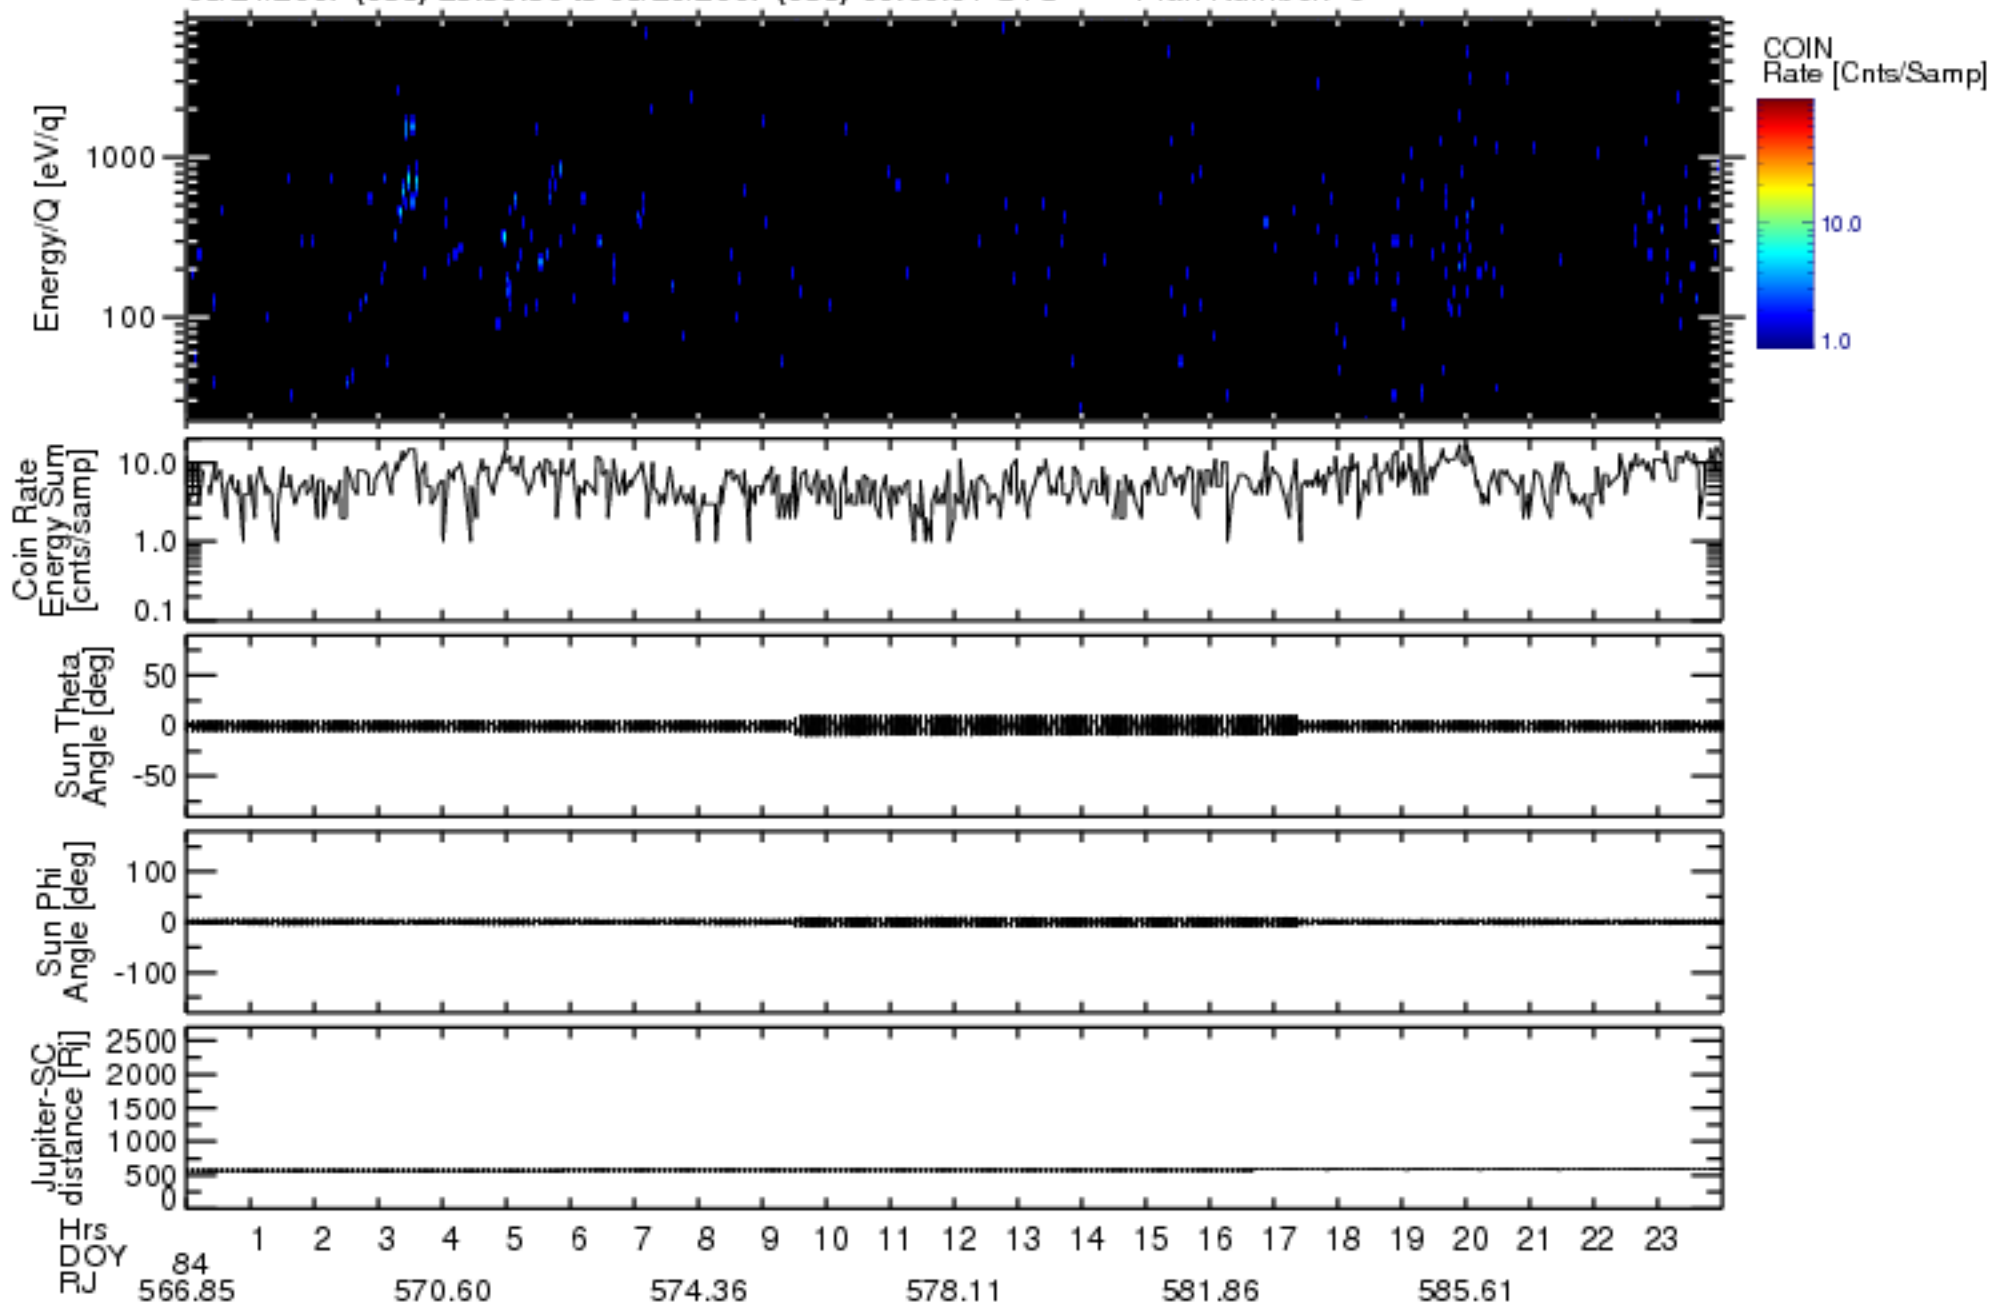

Solar Wind Around Pluto (SWAP) Data From New Horizons

03/24/2007 (083) 23:59:30 to 03/26/2007 (085) 00:00:01 UTC Plan Number: 5

Software Version: 2.3

Plot Created: Mon Jul 7 11:05:24 2008

Files: swa_0035942400_0x584_scL1.fits to swa_0037238400_0x584_scL1.fits