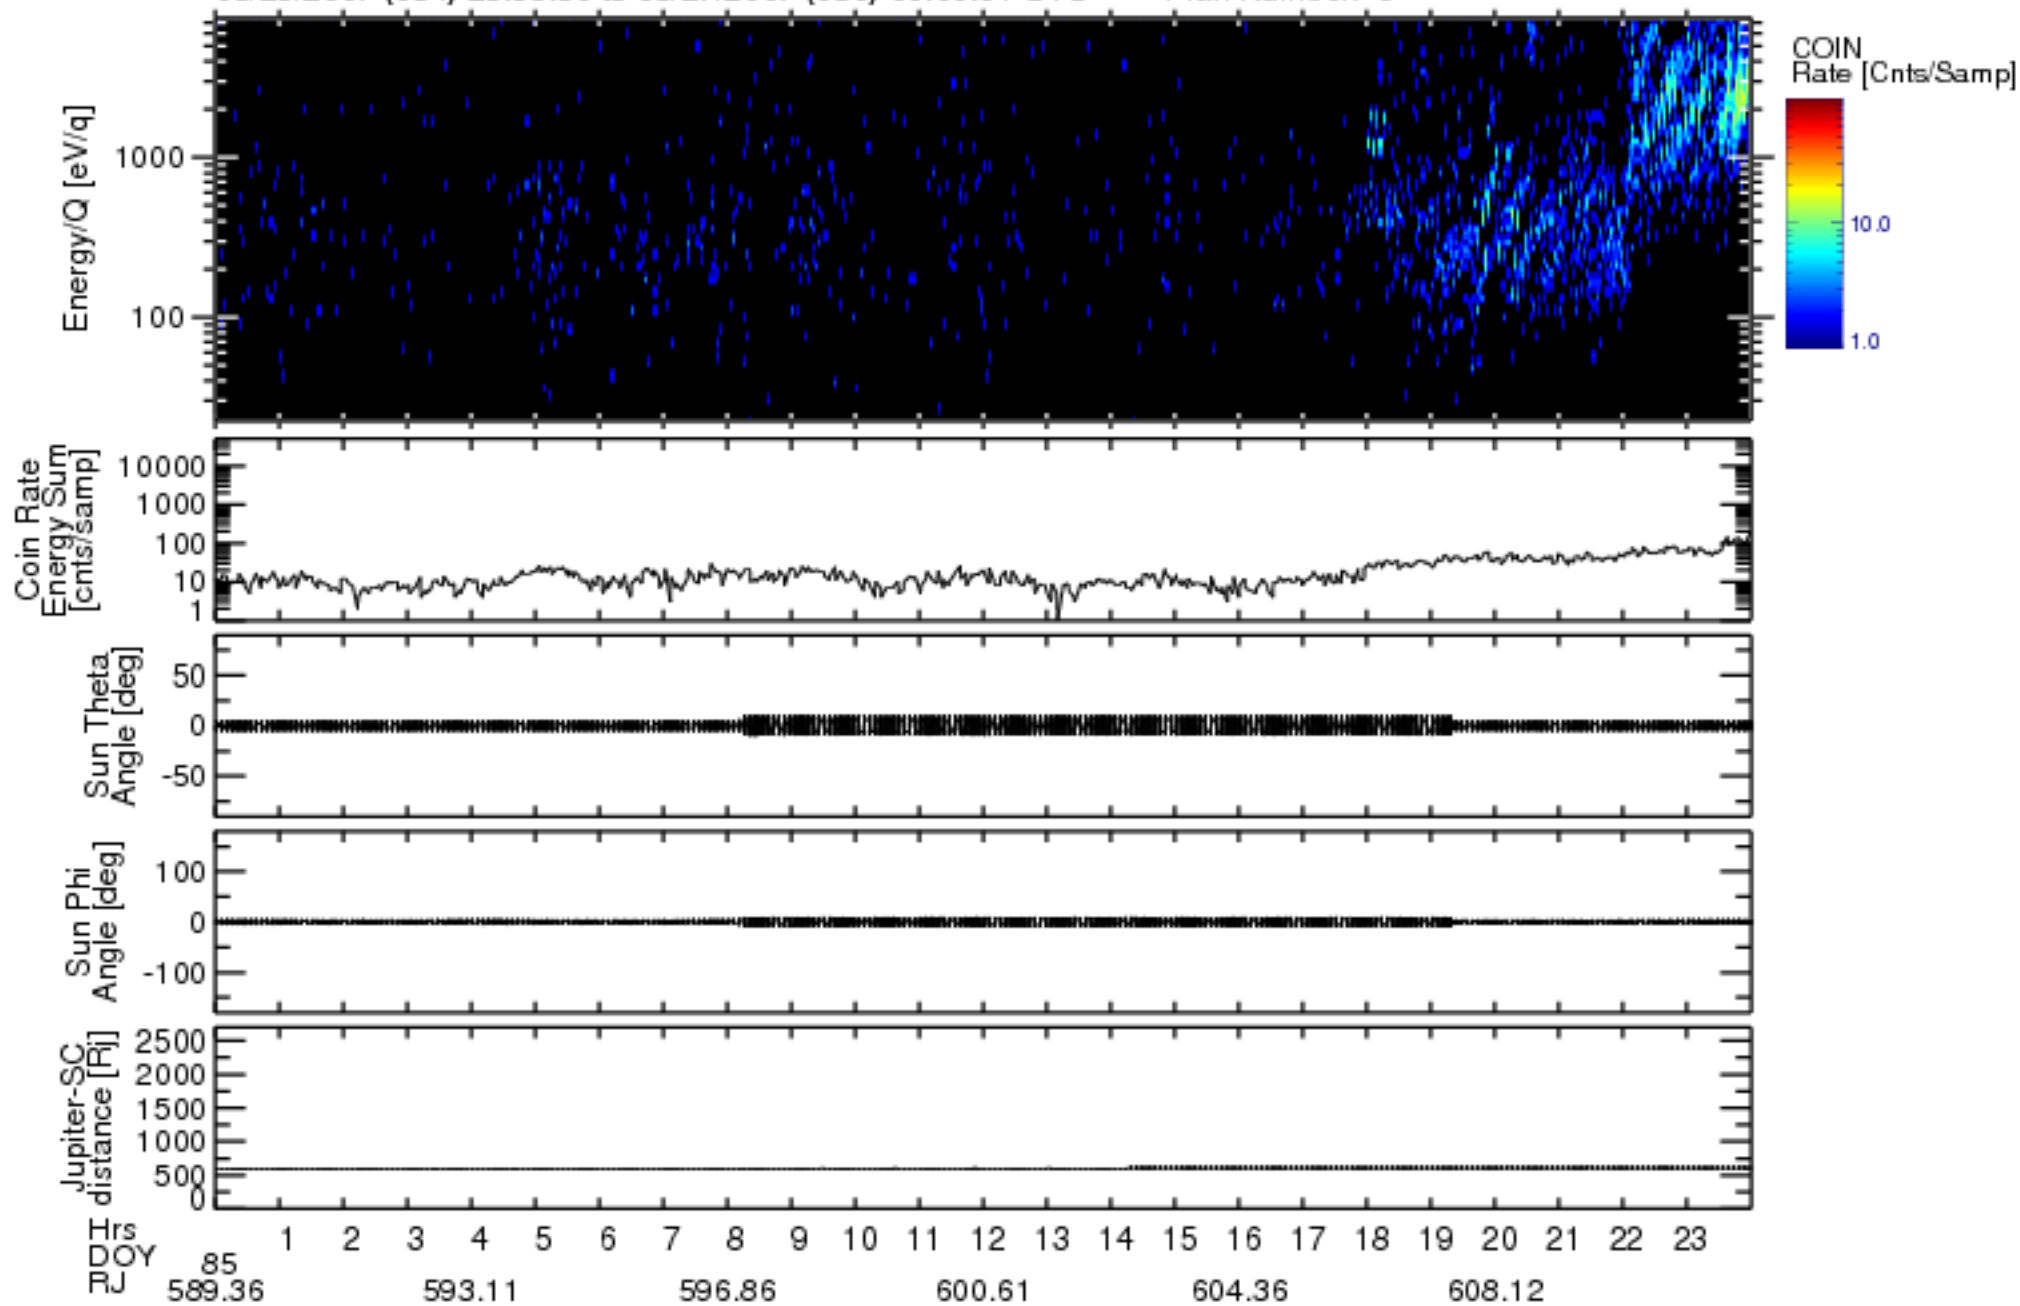

Solar Wind Around Pluto (SWAP) Data From New Horizons

03/25/2007 (084) 23:59:30 to 03/27/2007 (086) 00:00:01 UTC Plan Number: 5

Software Version: 2.3

Plot Created: Mon Jul 7 11:05:31 2008

Files: swa_0035942400_0x584_scL1.ftt to swa_0037238400_0x584_scL1.ftt