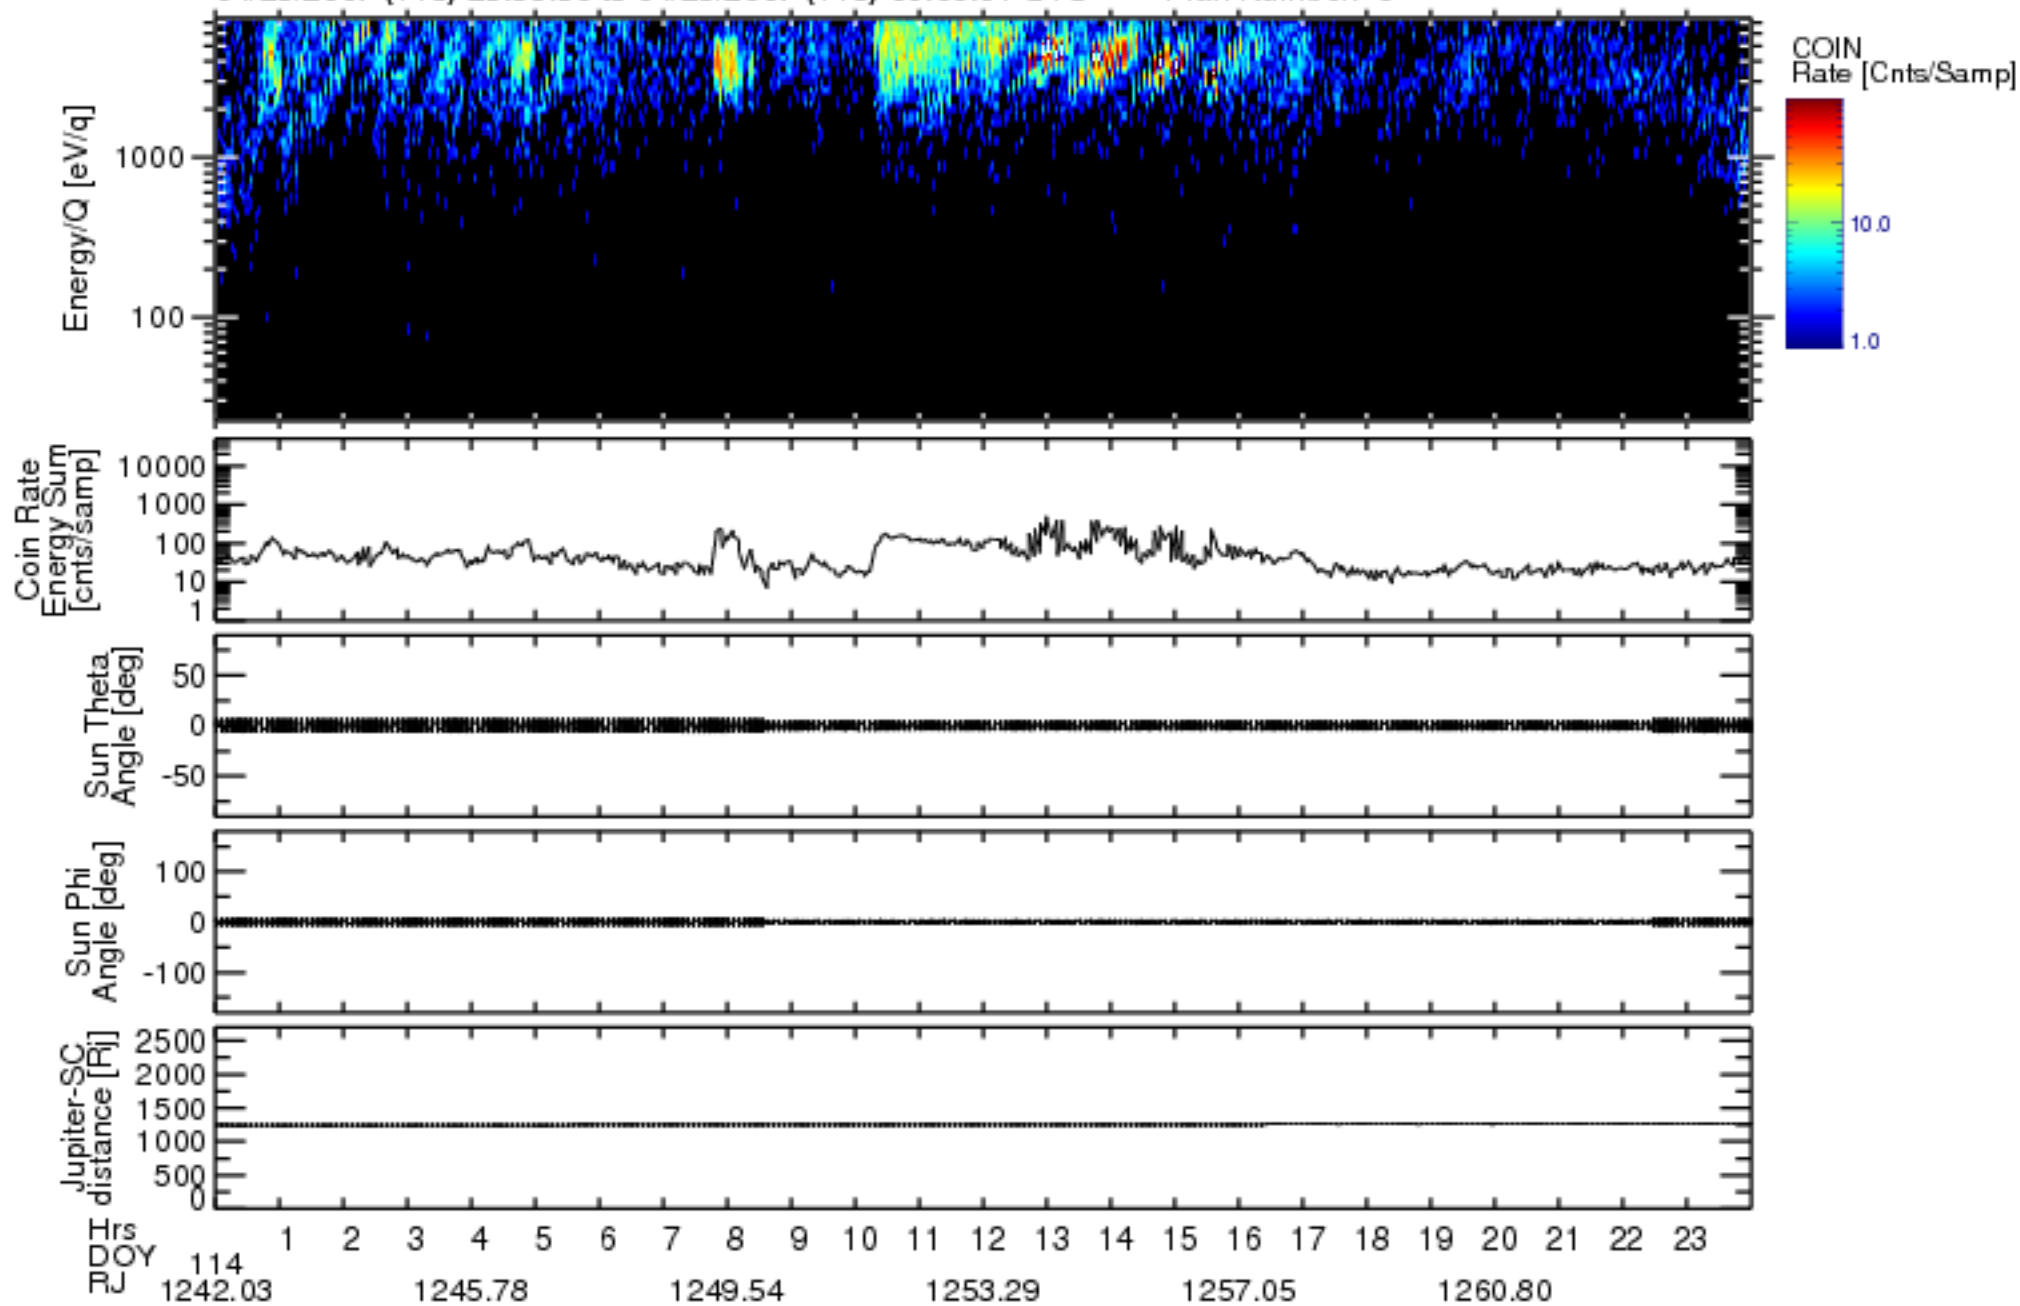

Solar Wind Around Pluto (SWAP) Data From New Horizons

04/23/2007 (113) 23:59:30 to 04/25/2007 (115) 00:00:01 UTC Plan Number: 5

Software Version: 2.3

Plot Created: Mon Jul 7 11:13:03 2008

Files: swa_0038966400_0x584_scL1.ftt to swa_0040176000_0x584_scL1.ftt