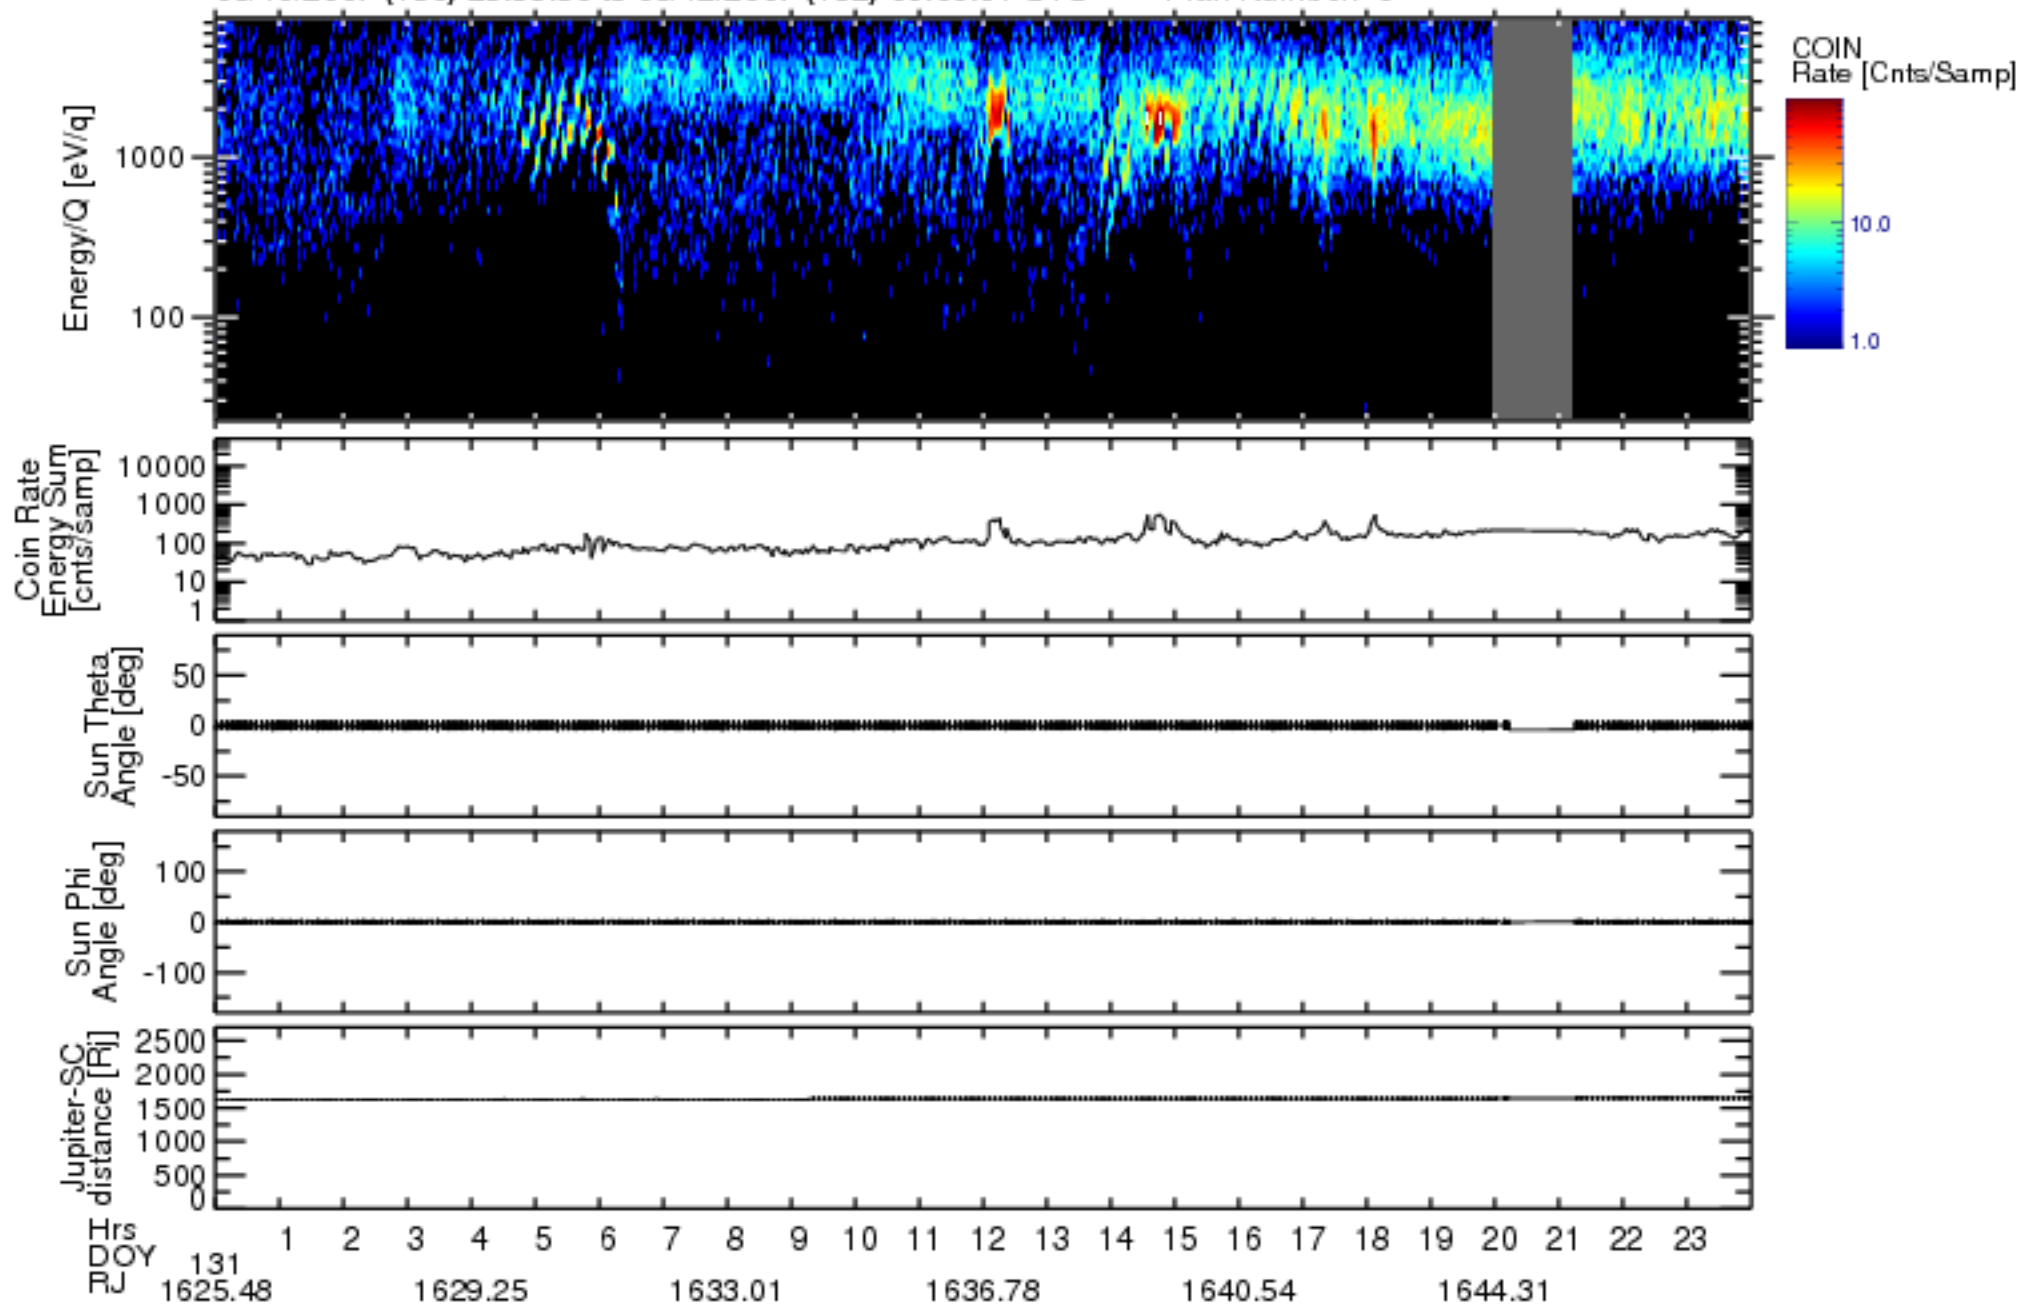

Solar Wind Around Pluto (SWAP) Data From New Horizons

05/10/2007 (130) 23:59:30 to 05/12/2007 (132) 00:00:01 UTC Plan Number: 5

Software Version: 2.3

Plot Created: Mon Jul 7 11:19:22 2008

Files: swa_0040694400_0x584_scL1.ftt to swa_0041644800_0x584_scL1.ftt

Files Created: 2008-06-26T19:14:22 to 2008-06-26T19:37:30