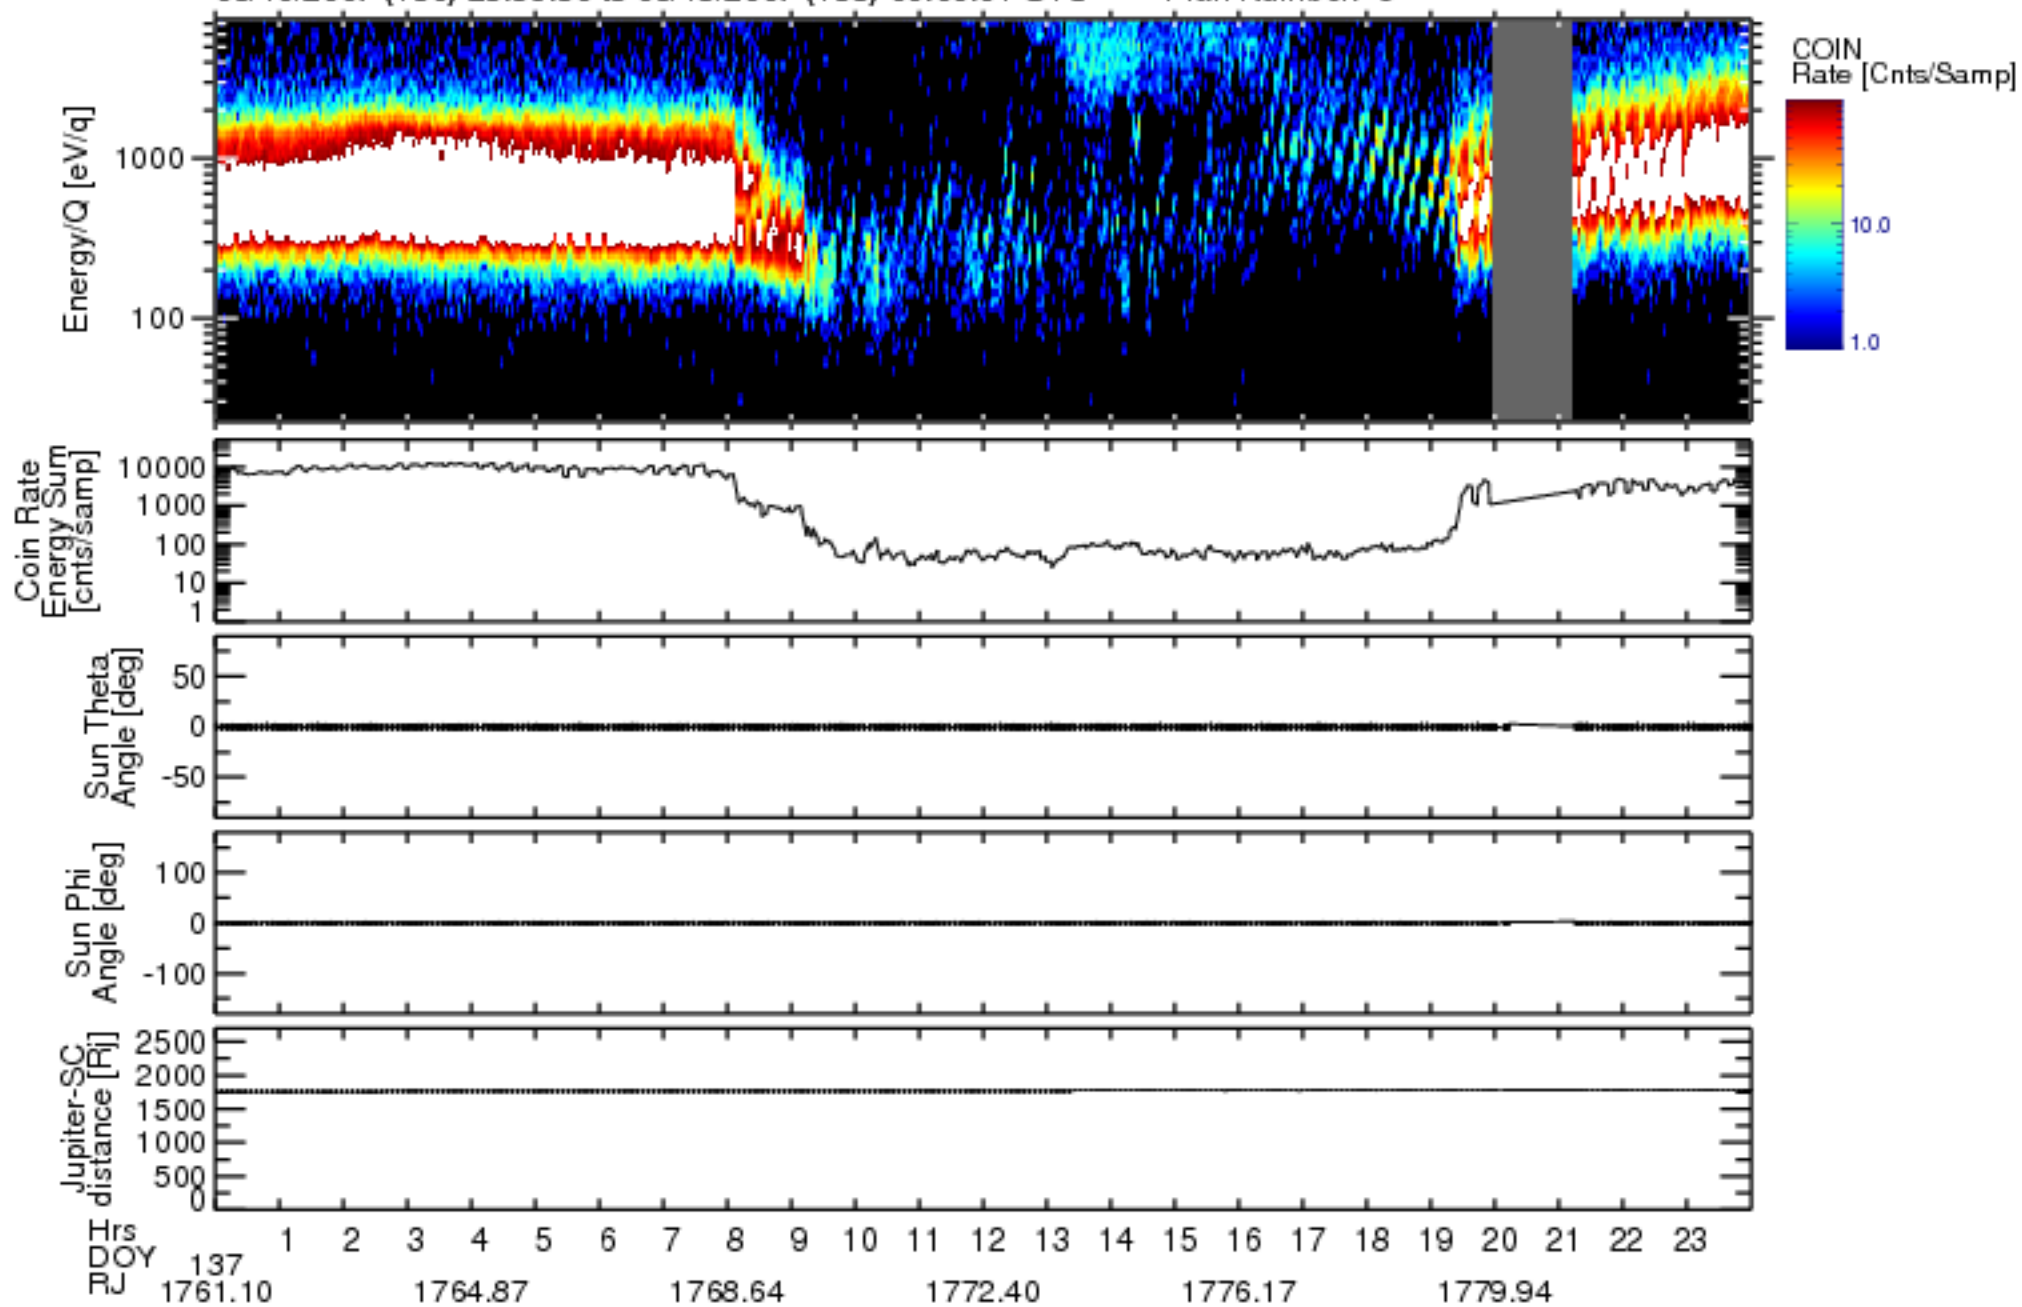

Solar Wind Around Pluto (SWAP) Data From New Horizons

05/16/2007 (136) 23:59:30 to 05/18/2007 (138) 00:00:01 UTC Plan Number: 5

Software Version: 2.3

Plot Created: Mon Jul 7 11:22:03 2008

Files: swa_0041558400_0x584_scL1.flt to swa_0042422400_0x584_scL1.flt

Files Created: 2008-06-26T19:34:58 to 2008-06-26T20:00:40