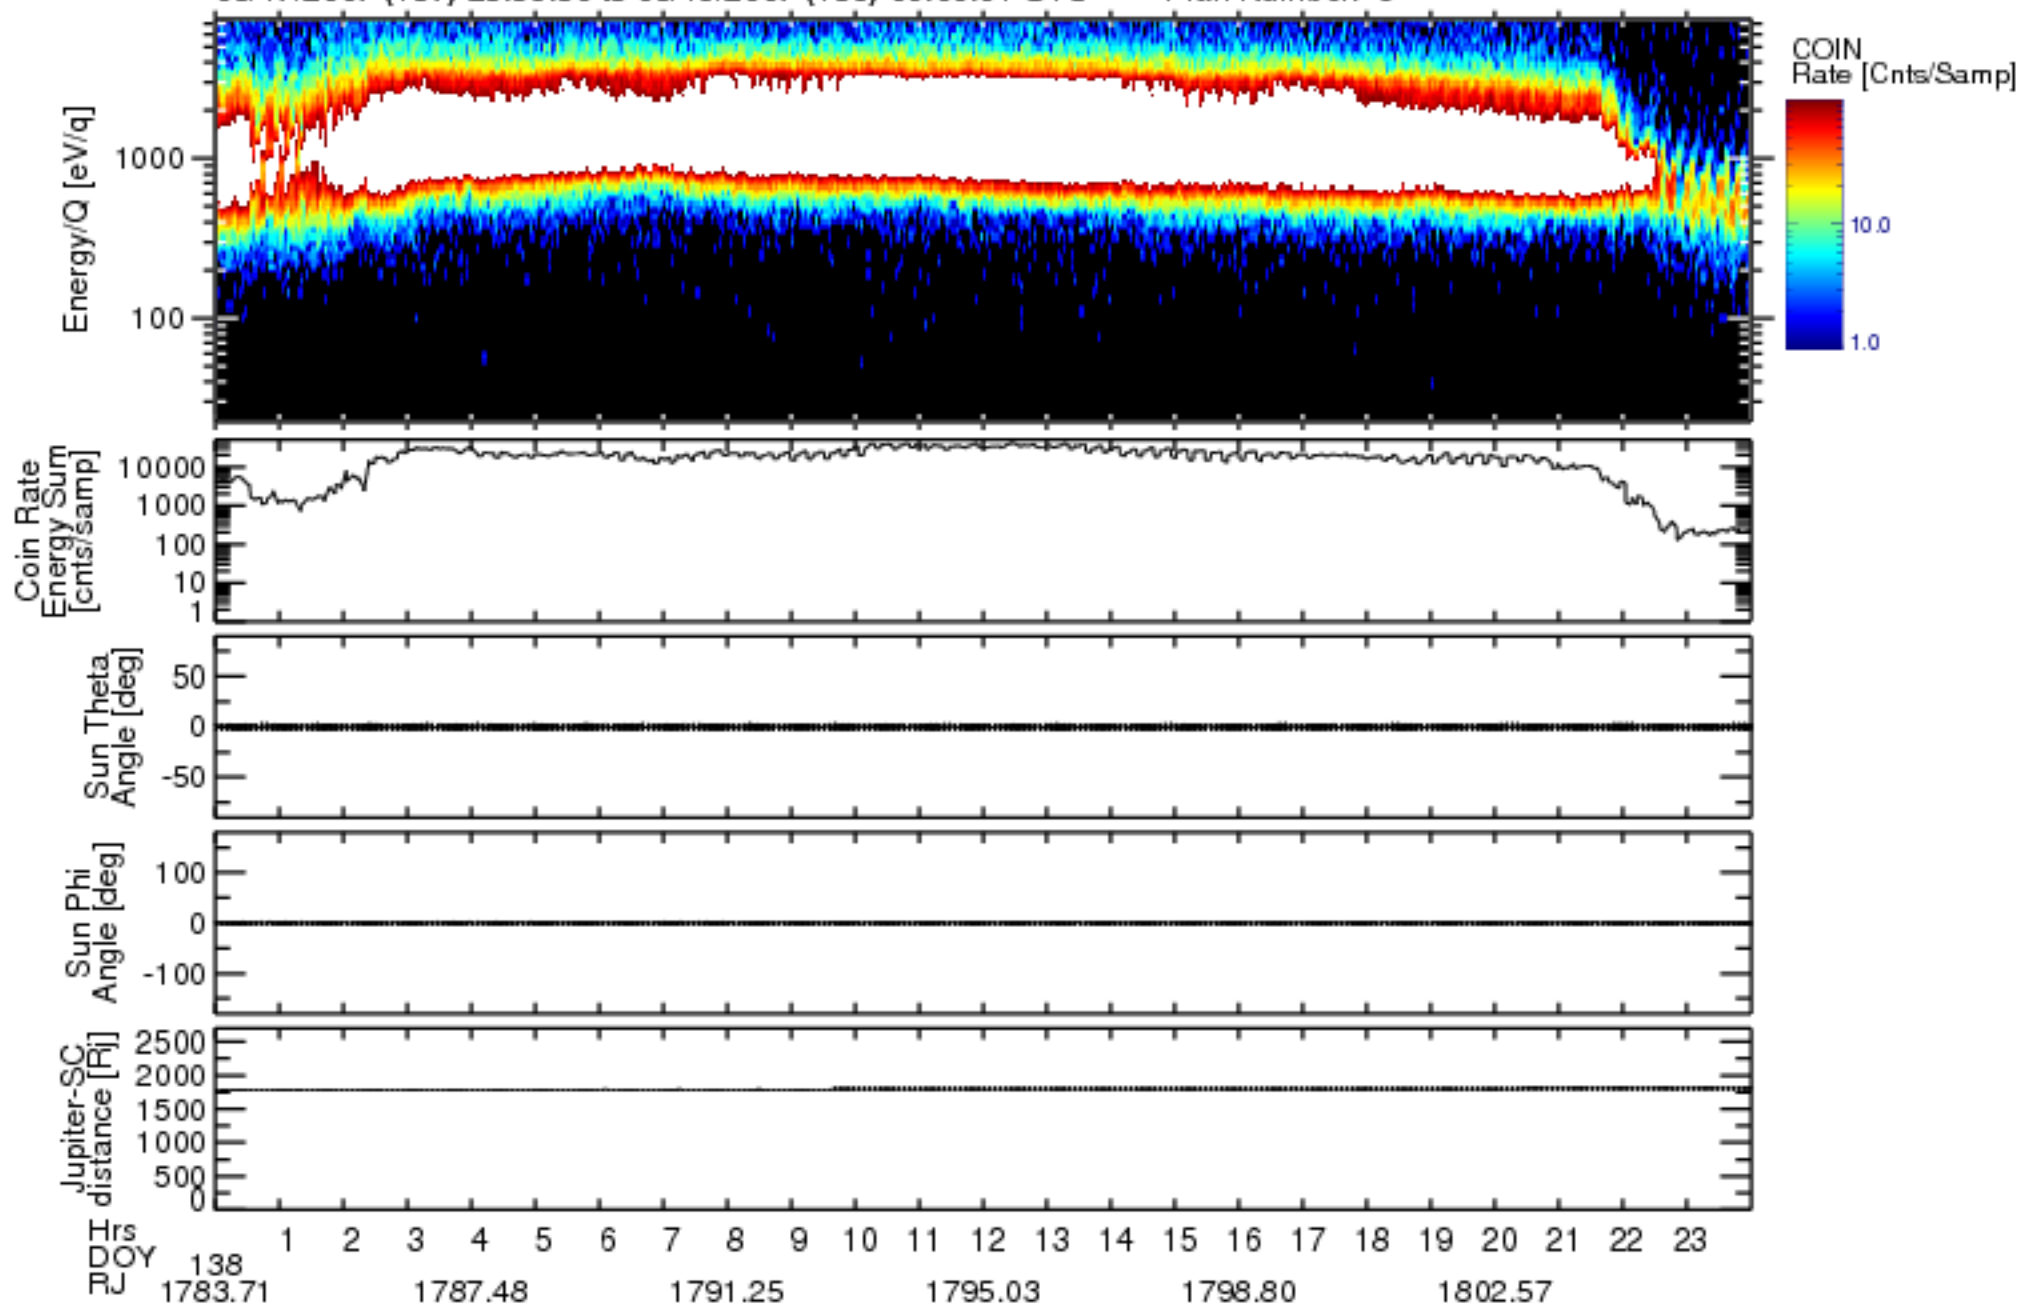

Solar Wind Around Pluto (SWAP) Data From New Horizons

05/17/2007 (137) 23:59:30 to 05/19/2007 (139) 00:00:01 UTC Plan Number: 5

Software Version: 2.3

Plot Created: Mon Jul 7 11:22:10 2008

Files: swa_0041558400_0x584_scL1.flt to swa_0042422400_0x584_scL1.flt

Files Created: 2008-06-26T19:34:58 to 2008-06-26T20:00:40