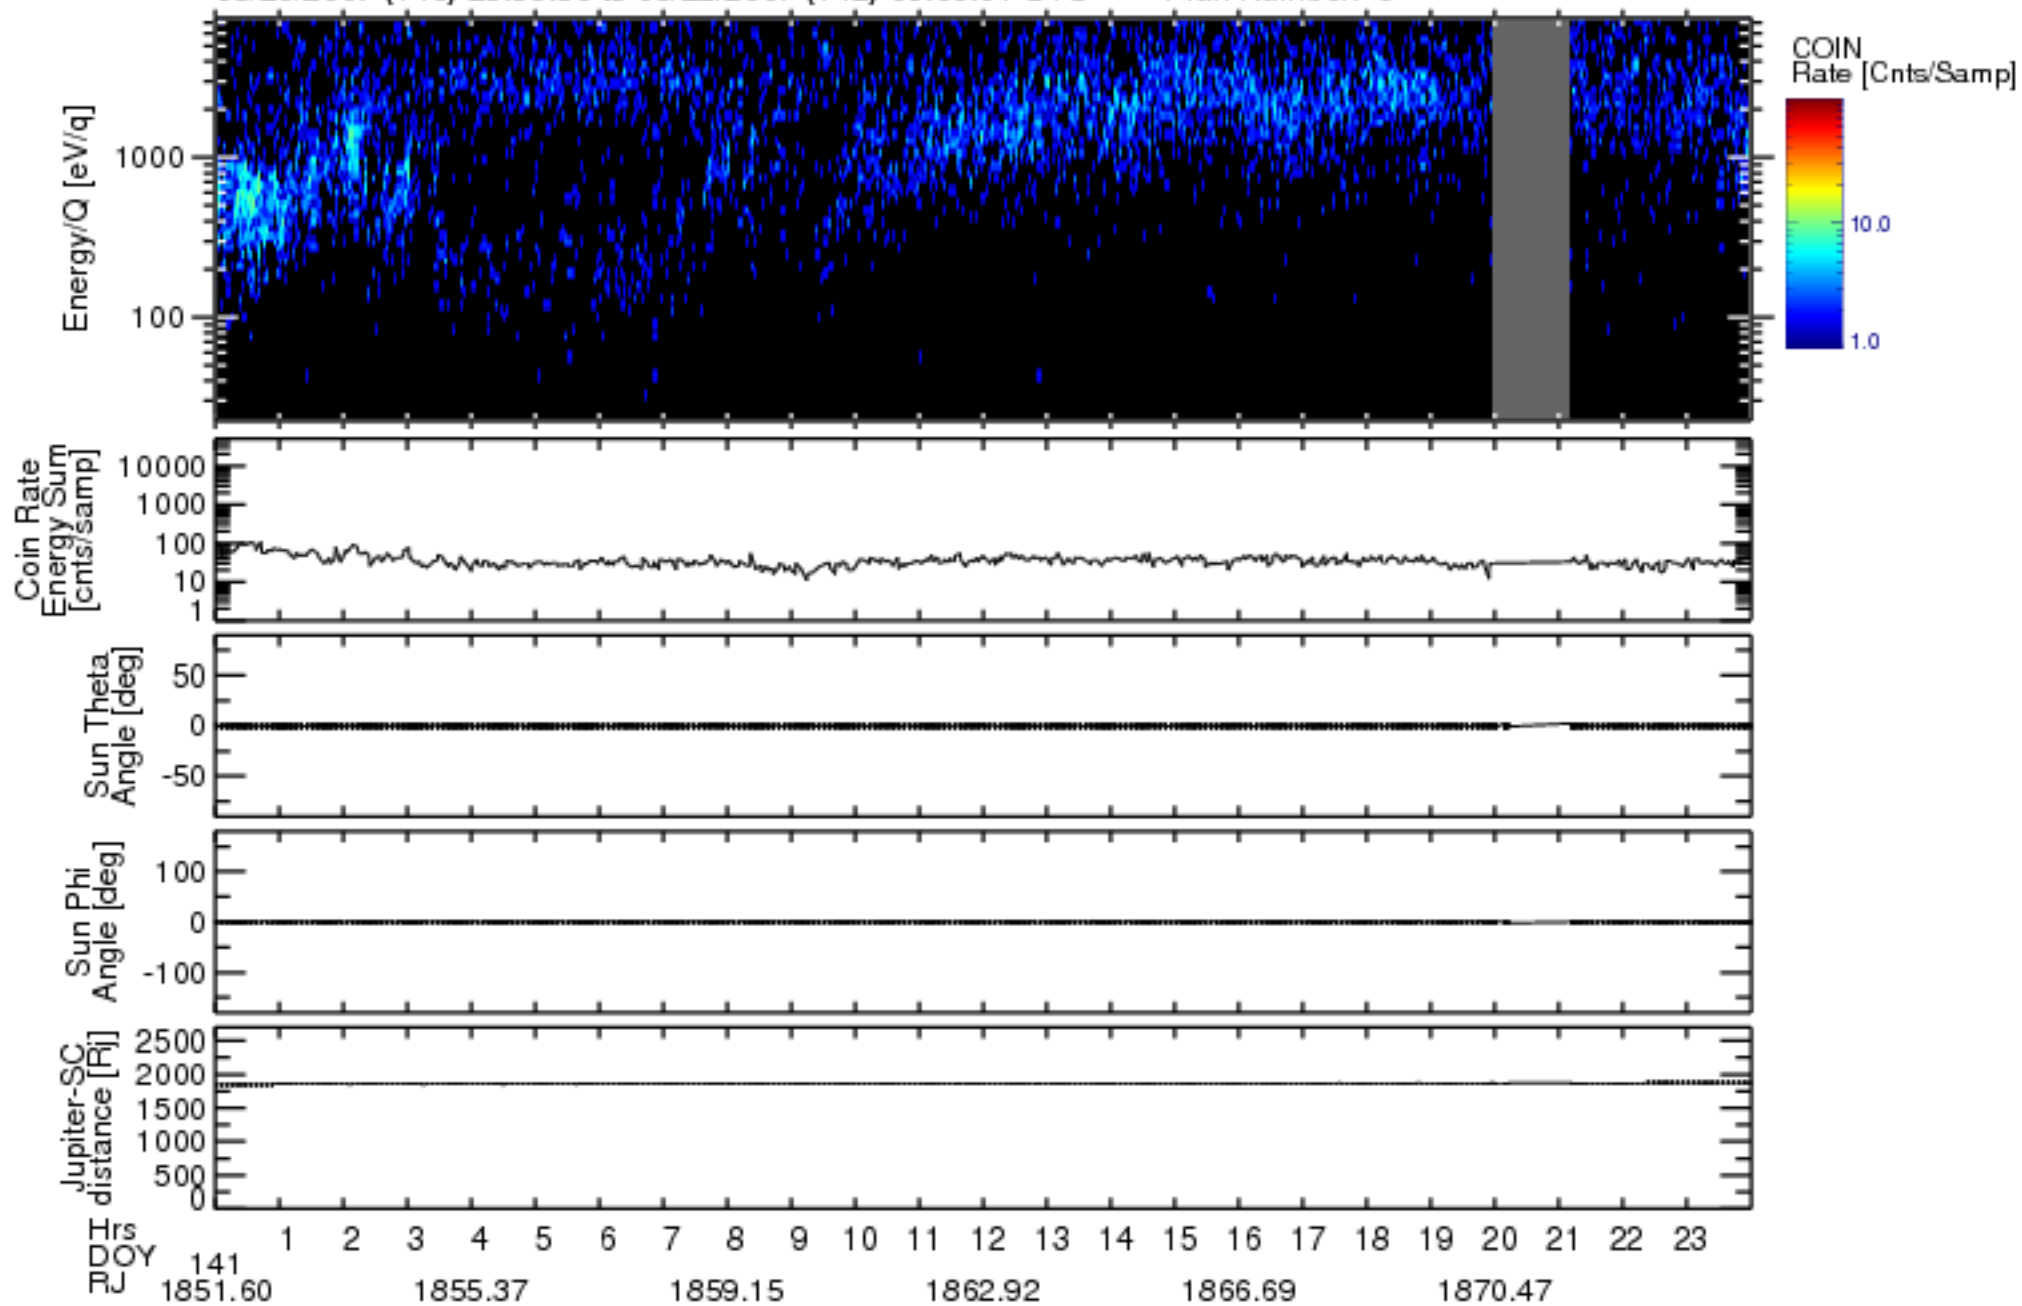

Solar Wind Around Pluto (SWAP) Data From New Horizons

05/20/2007 (140) 23:59:30 to 05/22/2007 (142) 00:00:01 UTC Plan Number: 5

Software Version: 2.3

Plot Created: Mon Jul 7 11:22:48 2008

Files: swa_0041558400_0x584_scL1.ftt to swa_0042422400_0x584_scL1.ftt

Files Created: 2008-06-26T19:34:58 to 2008-06-26T20:00:40