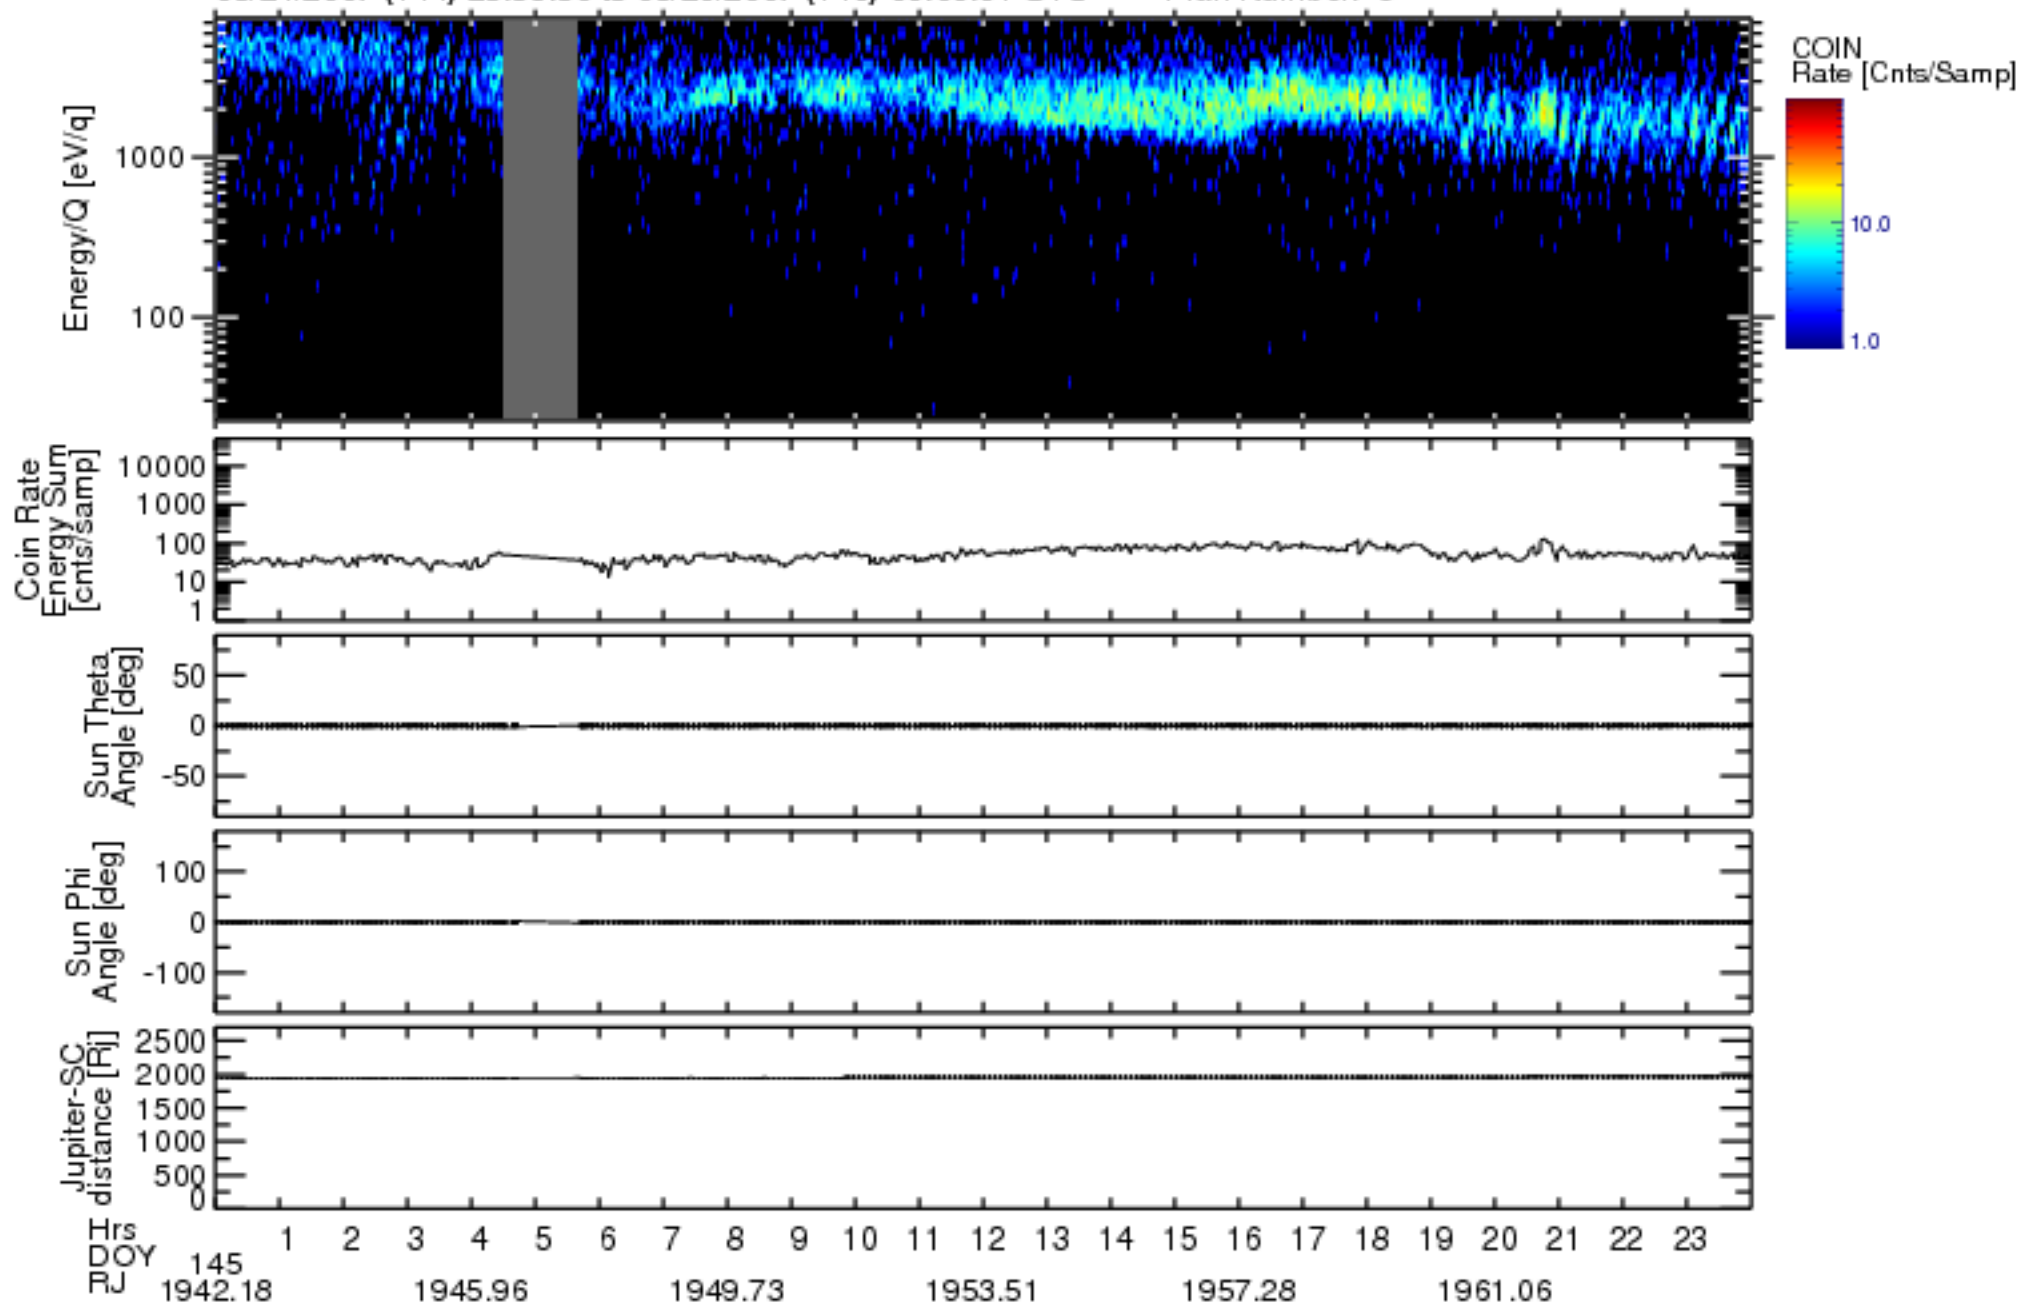

Solar Wind Around Pluto (SWAP) Data From New Horizons

05/24/2007 (144) 23:59:30 to 05/26/2007 (146) 00:00:01 UTC Plan Number: 5

Software Version: 2.3

Plot Created: Mon Jul 7 11:23:33 2008

Files: swa\_0041558400\_0x584\_scL1.ftt to swa\_0042422400\_0x584\_scL1.ftt

Files Created: 2008-06-26T19:34:58 to 2008-06-26T20:00:40