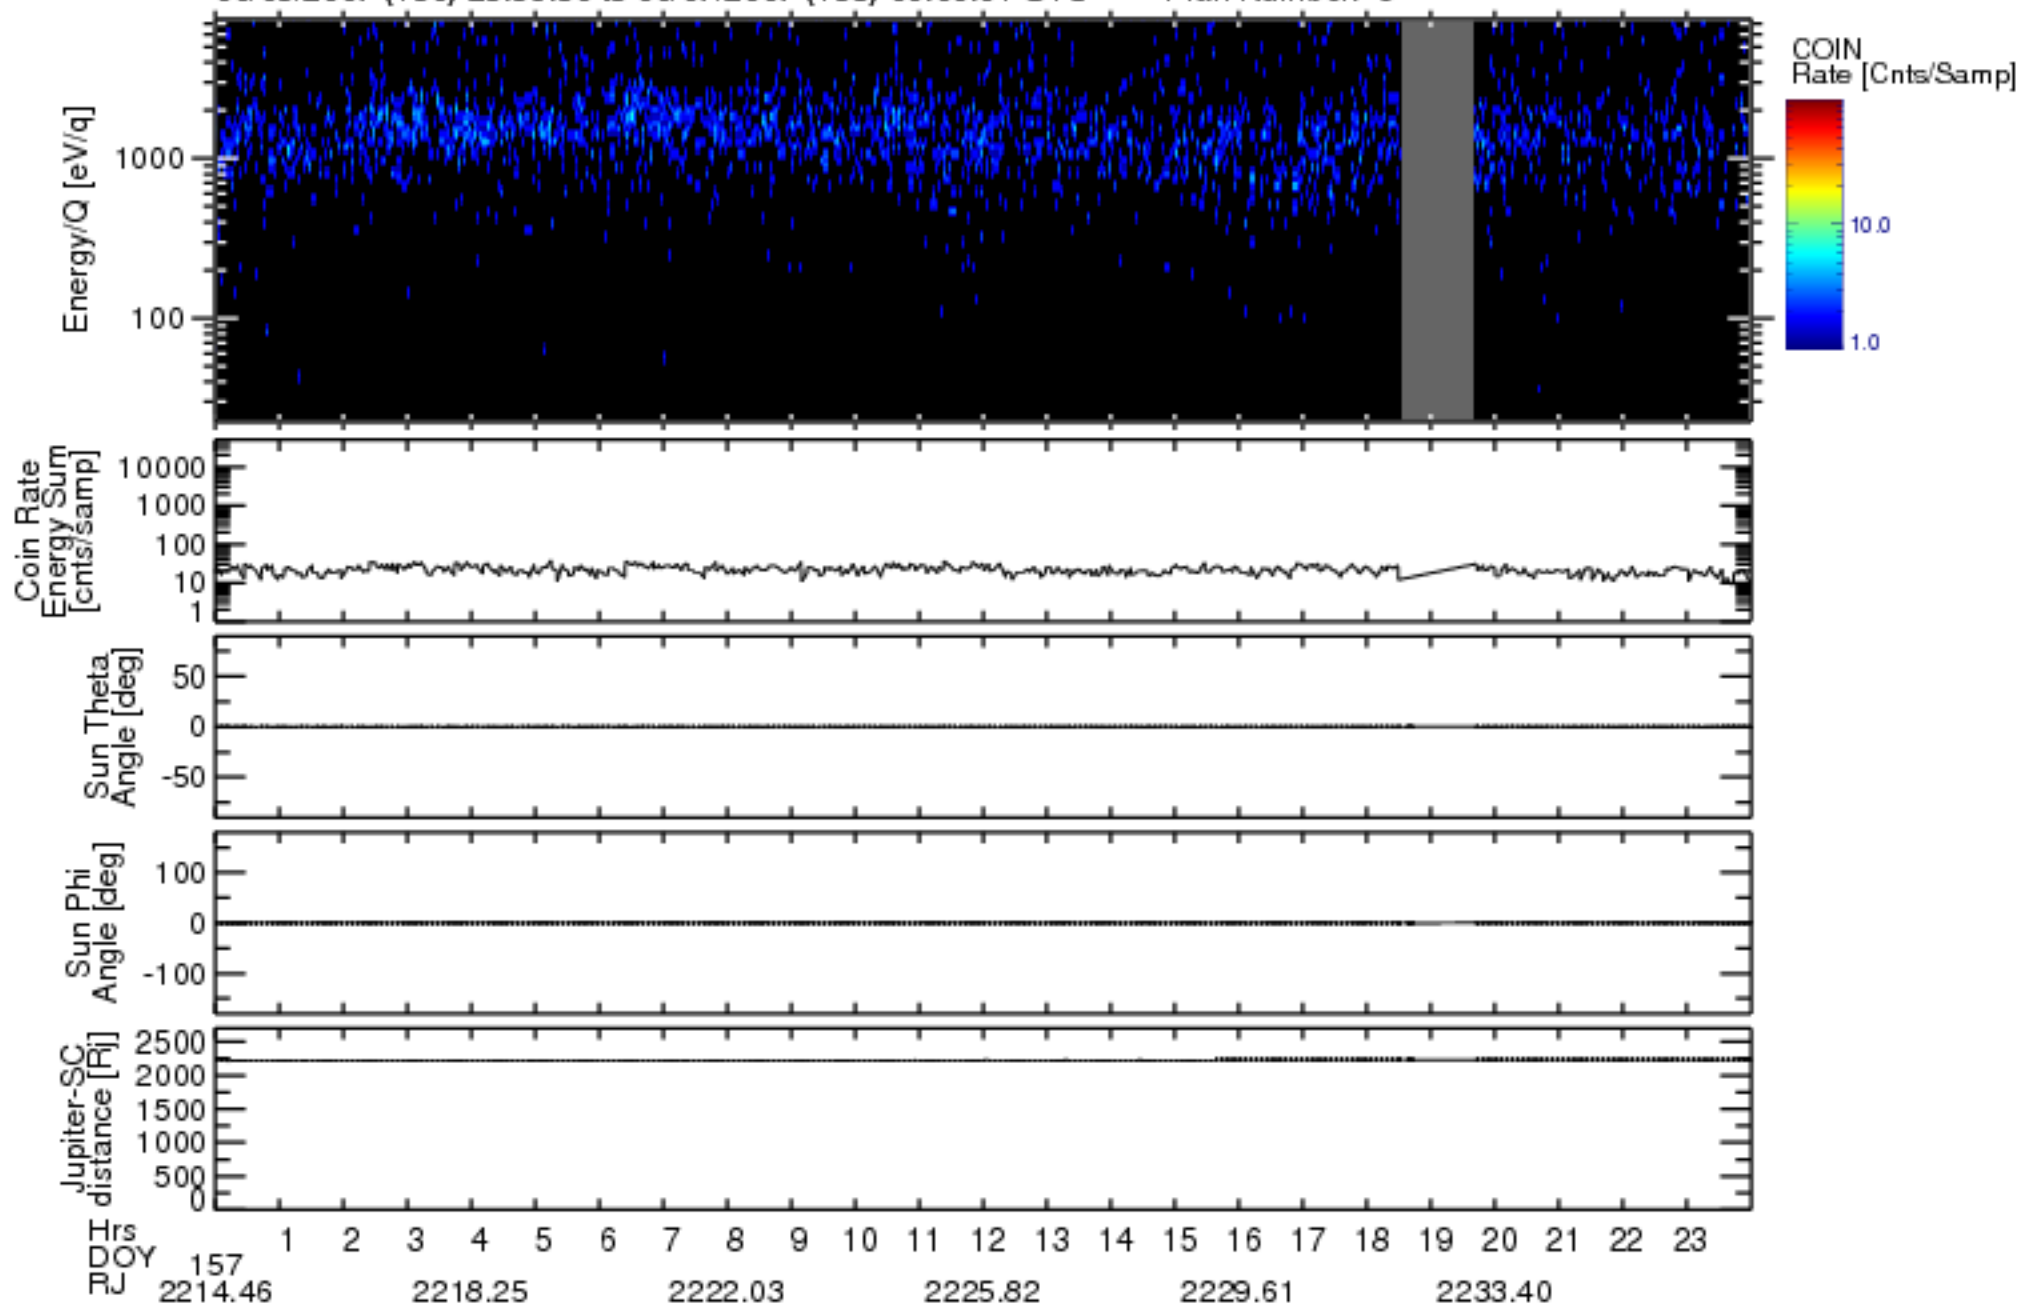

Solar Wind Around Pluto (SWAP) Data From New Horizons

06/05/2007 (156) 23:59:30 to 06/07/2007 (158) 00:00:01 UTC Plan Number: 5

Software Version: 2.3

Plot Created: Mon Jul 7 11:30:22 2008

Files: swa_0043286400_0x584_scL1.flt to swa_0044236800_0x584_scL1.flt

Files Created: 2008-06-26T20:27:12 to 2008-06-26T20:50:59