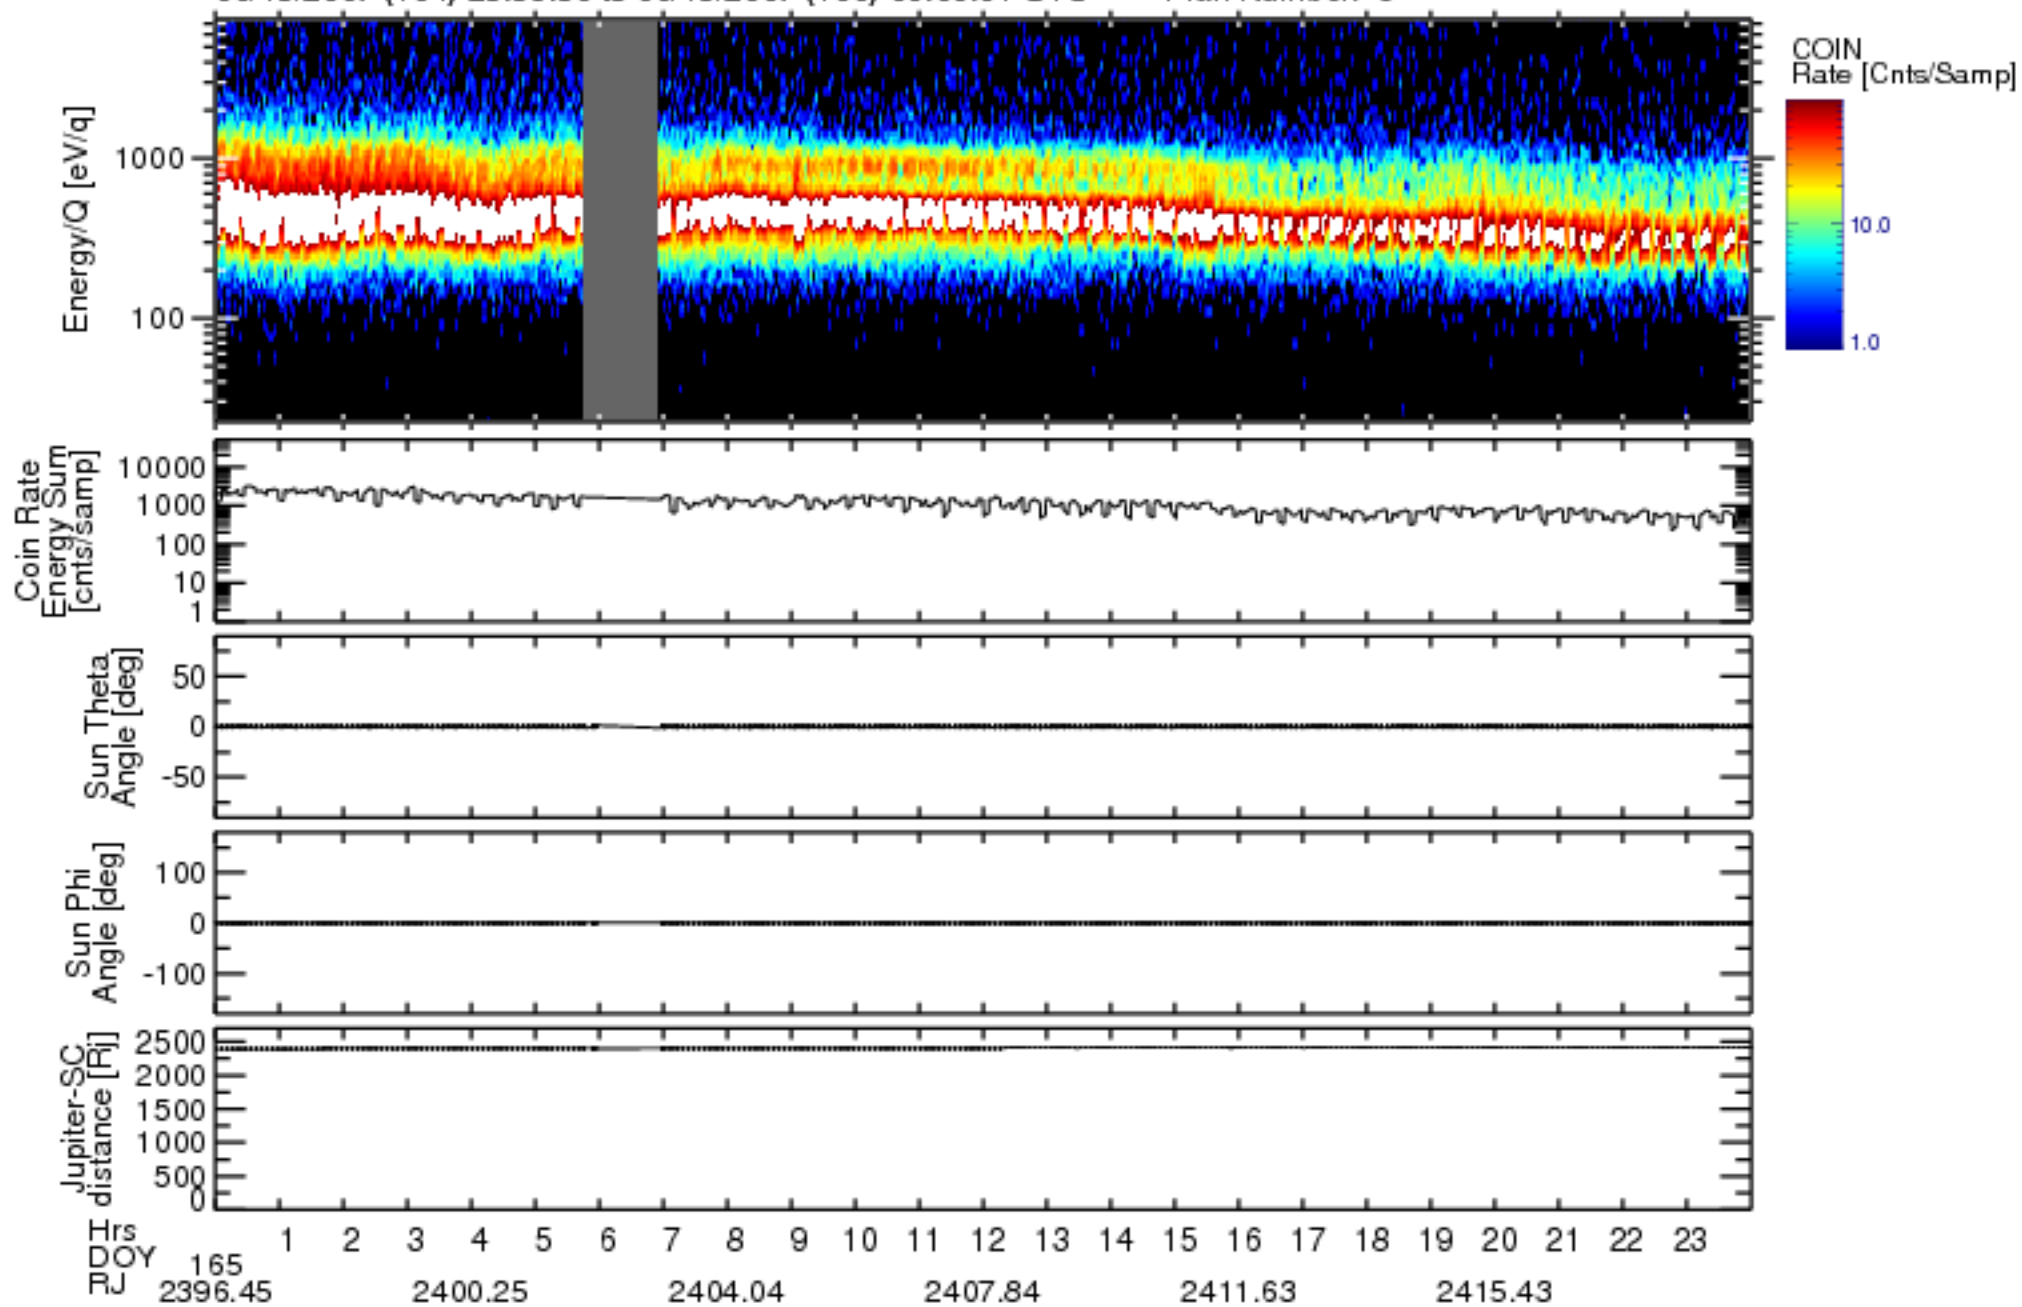

Solar Wind Around Pluto (SWAP) Data From New Horizons

06/13/2007 (164) 23:59:30 to 06/15/2007 (166) 00:00:01 UTC Plan Number: 5

Software Version: 2.3

Plot Created: Mon Jul 7 15:49:11 2008

Files: swa_0043286400_0x584_scL1.ftt to swa_0044236800_0x584_scL1.ftt

Files Created: 2008-06-26T20:27:12 to 2008-06-26T20:50:59