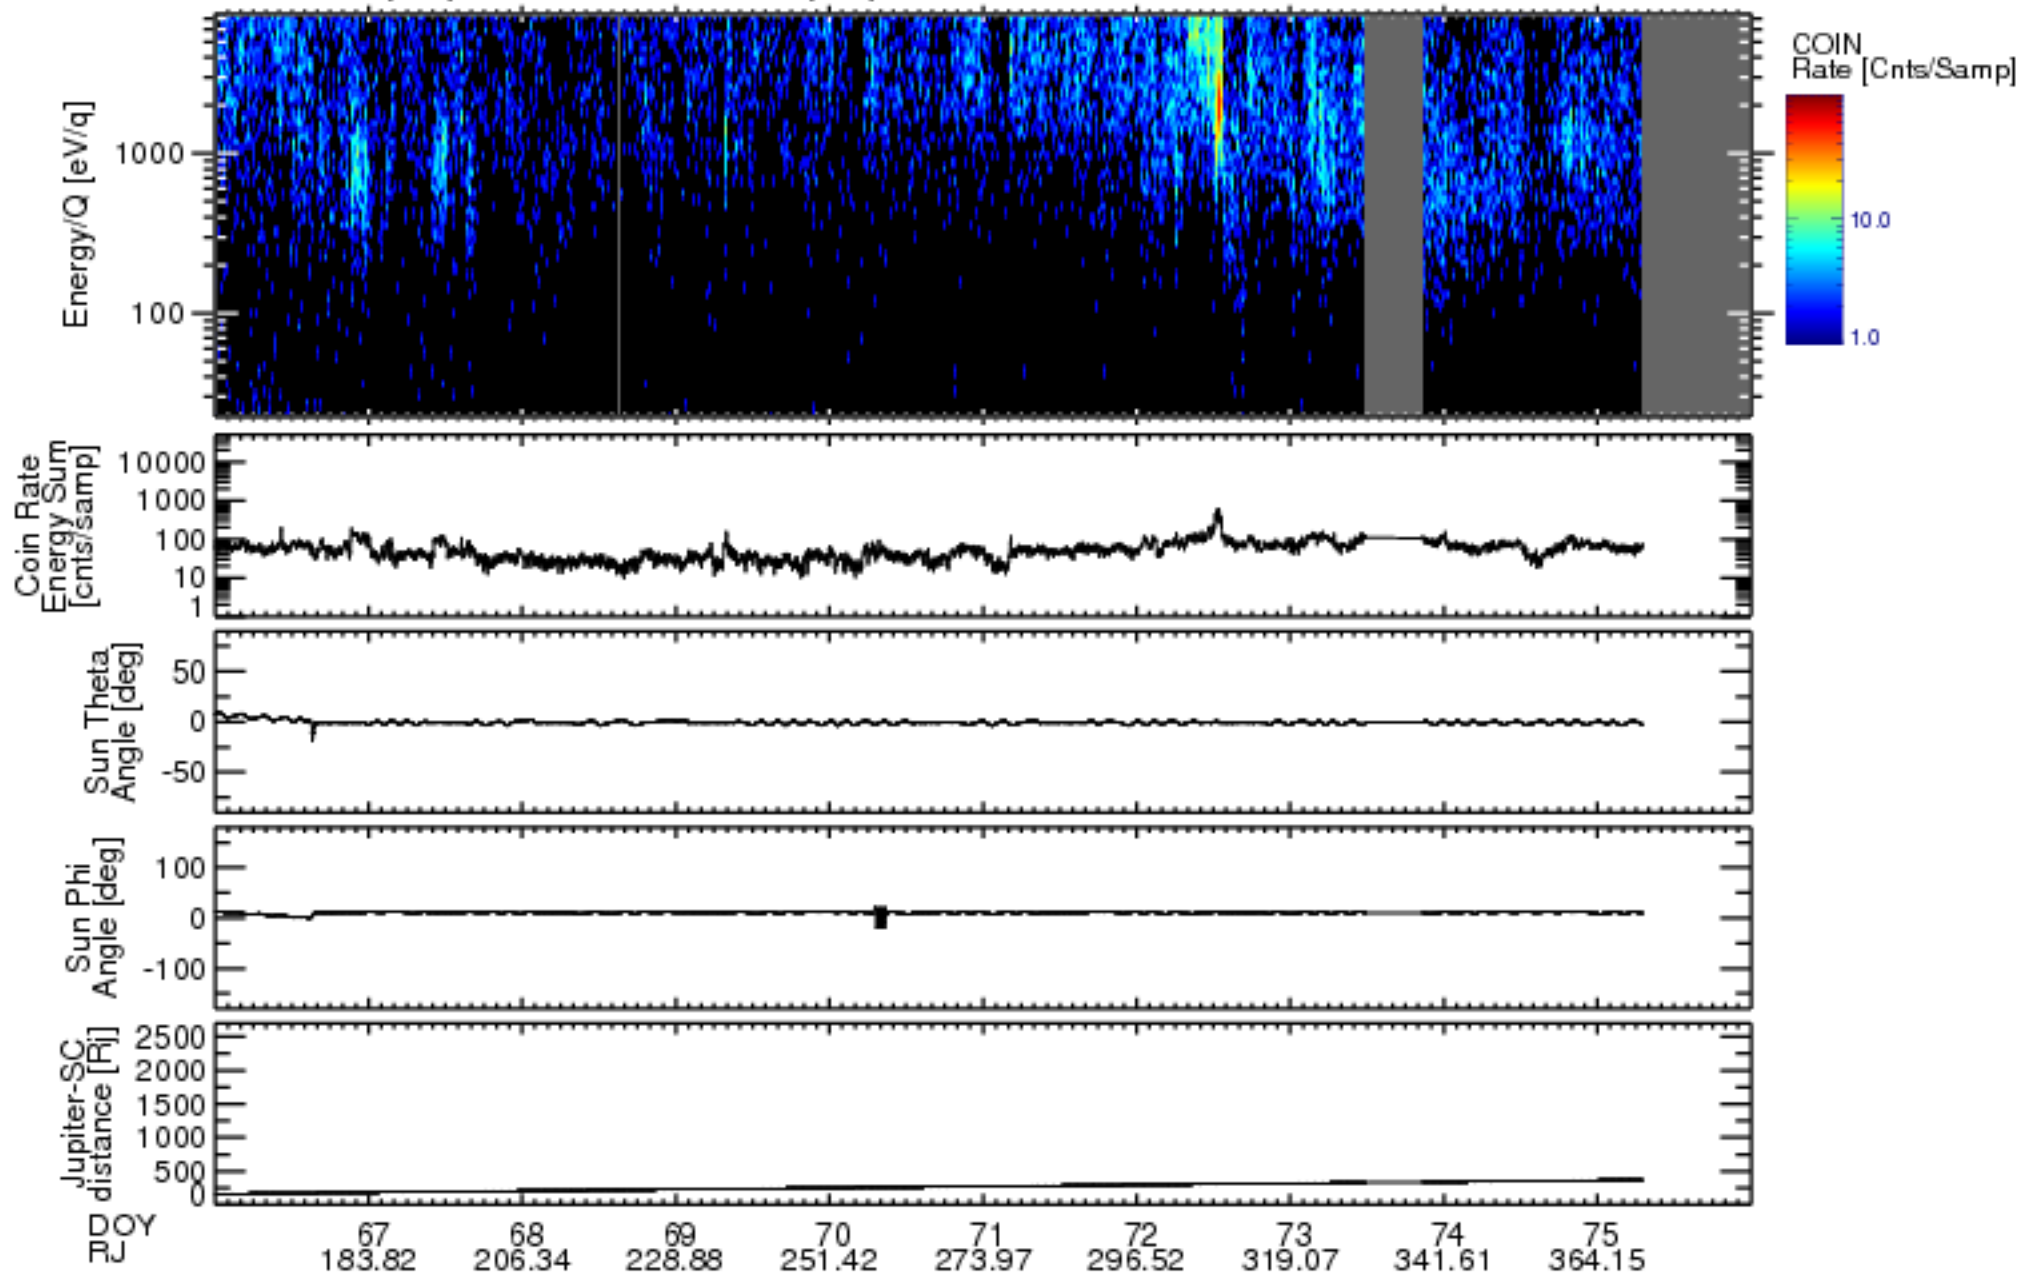

Solar Wind Around Pluto (SWAP) Data From New Horizons
03/06/2007 (065) 23:59:30 to 03/17/2007 (076) 00:00:01 UTC Plan Number: 5

Software Version: 2.3

Plot Created: Mon Jul 7 11:02:45 2008

Files: swa_0035510400_0x584_scL1.ftt to swa_0036522048_0x584_scL1.ftt

Files Created: 2008-06-26T17:08:42 to 2008-06-26T17:32:44